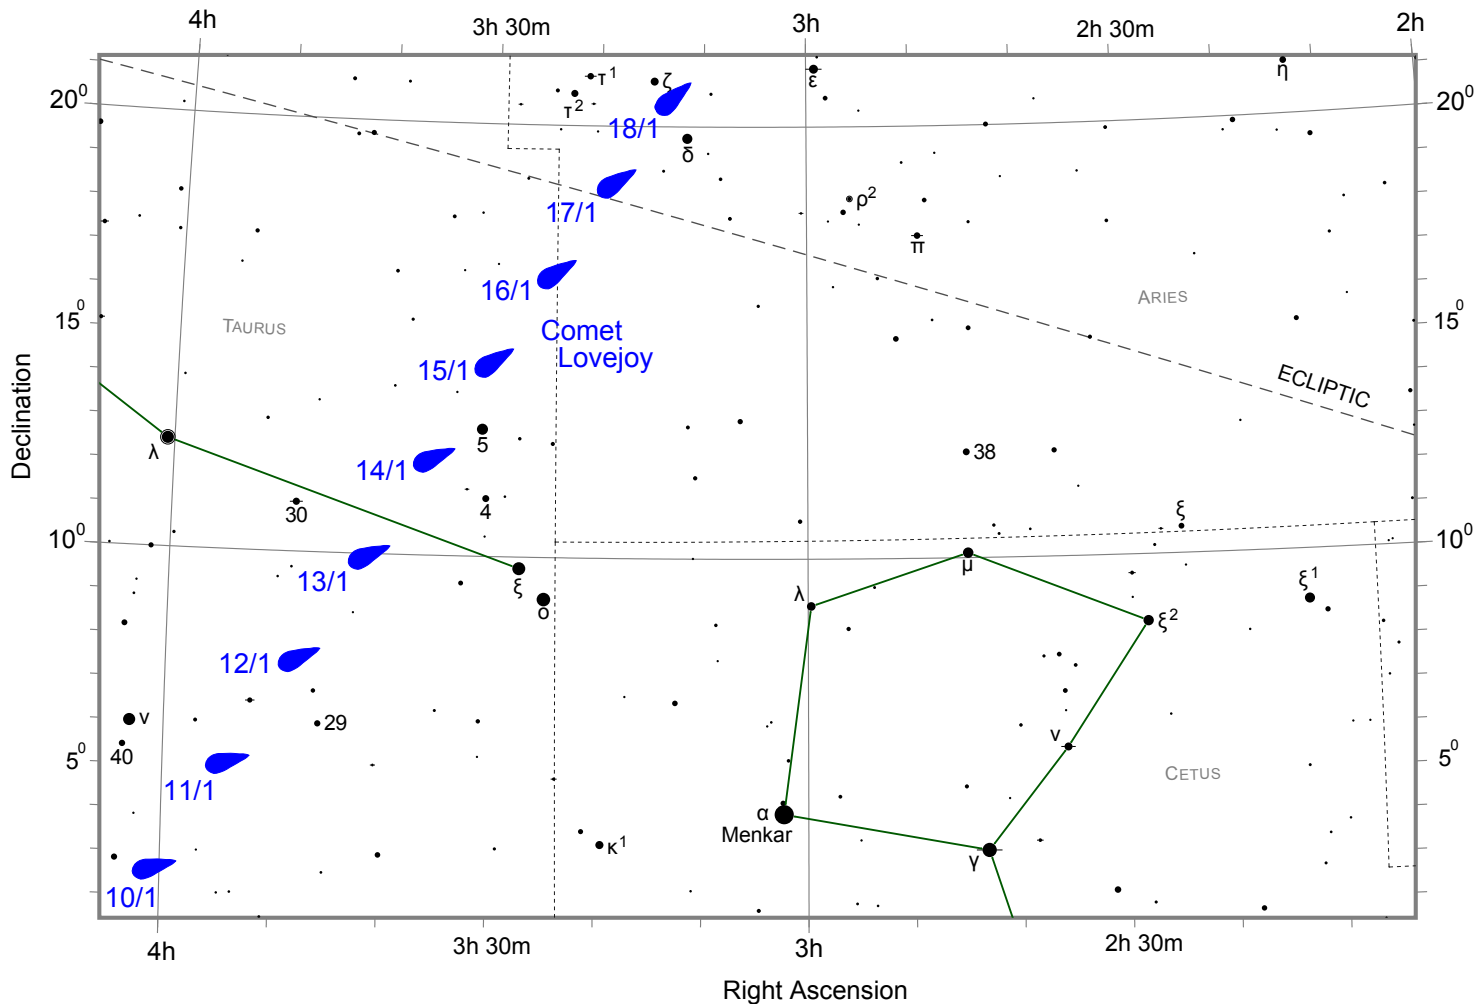

Comet Lovejoy (C/2014 Q2) finder chart from Jan 10 to Jan 18, 2015

Positions of Lovejoy are at 0 UT