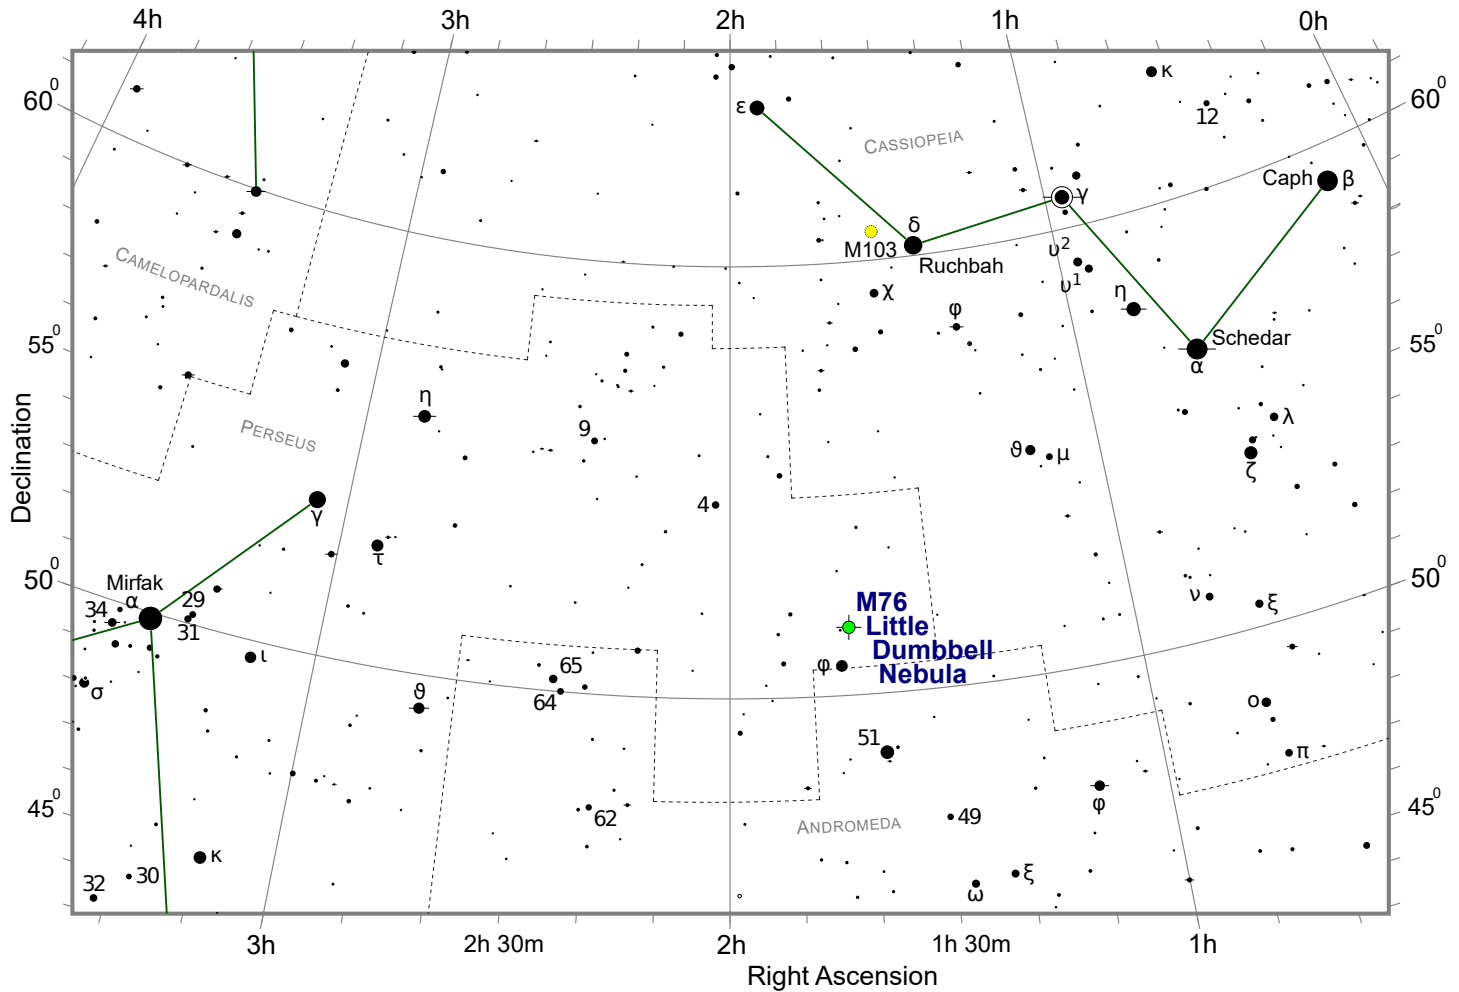

Messier 76 - M76 - Little Dumbbell Nebula

Star magnitudes

Double star

Variable stars

Open cluster

Planetary nebula