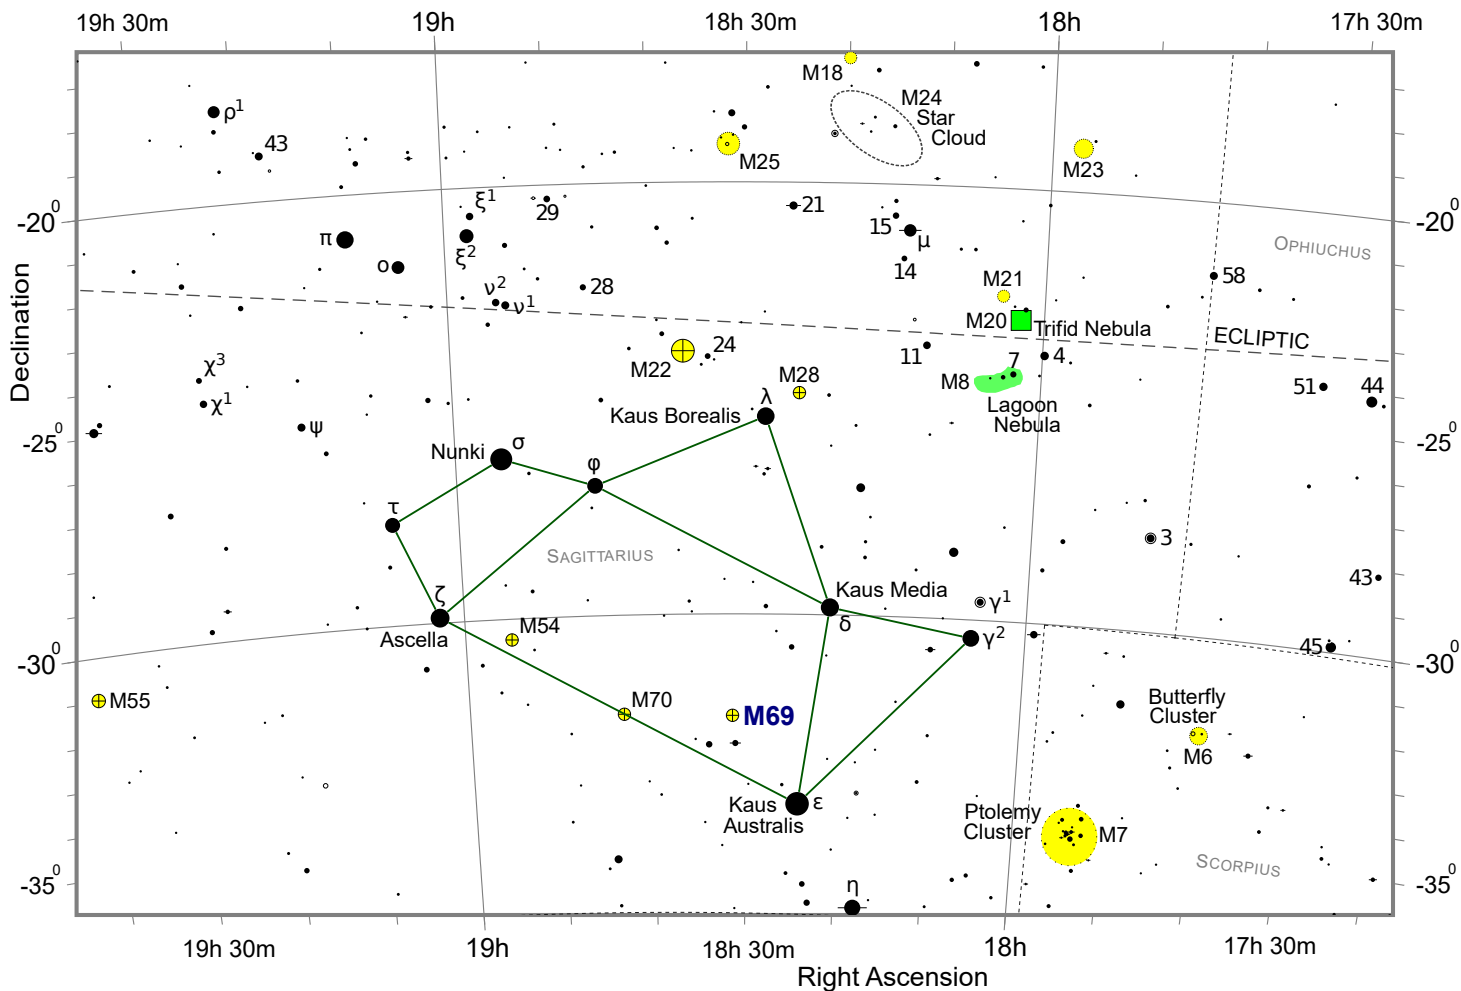

# Messier 69 - M69

Star magnitudes

Double star

Variable stars

Open cluster

Globular cluster

Bright nebulae