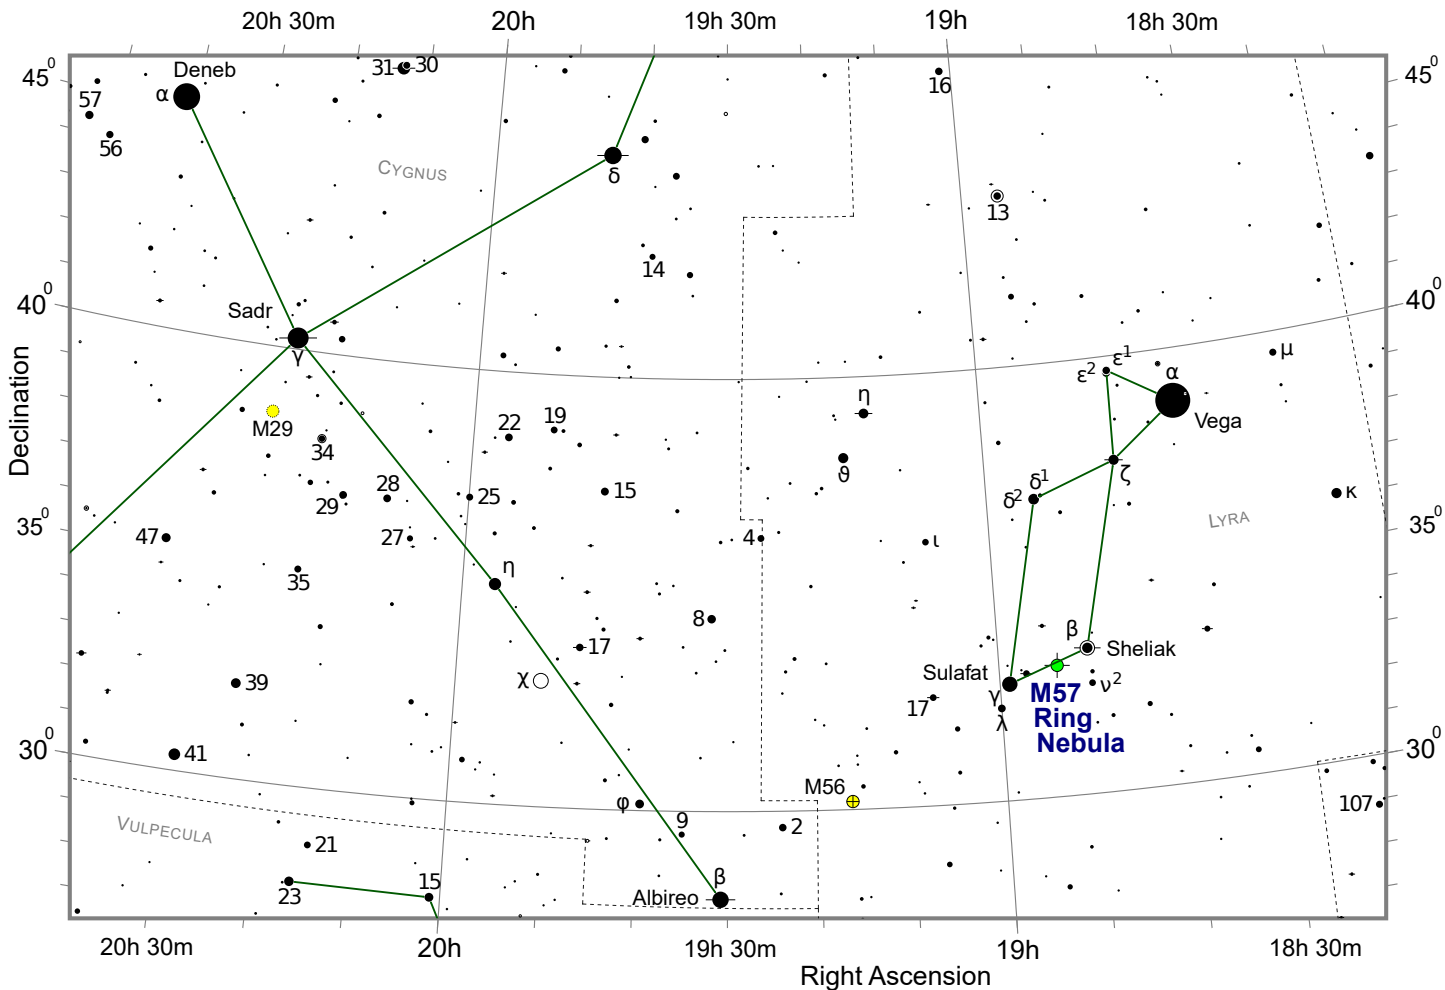

# Messier 57 - M57 - The Ring Nebula

●● Double star

⊙○ Variable stars

● Open cluster

⊕ Globular cluster

✦ Planetary nebula