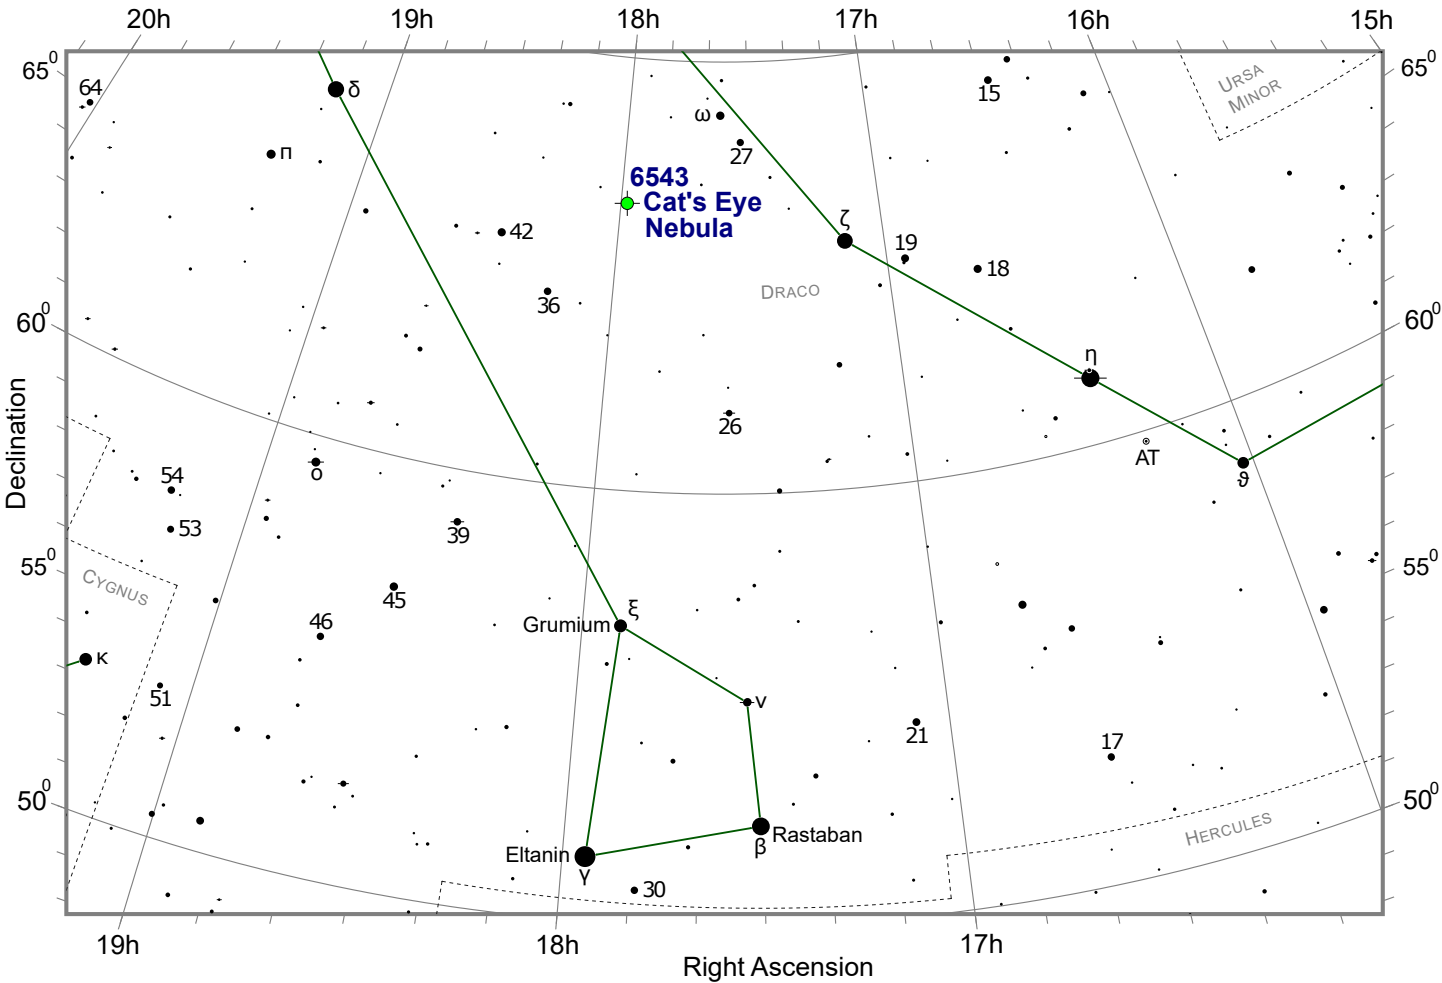

# NGC 6543 - Cat's Eye Nebula - Planetary Nebula

-1 0 1 2 3 4 5 6 7			
Star magnitudes	Double star	Variable stars	Planetary nebula