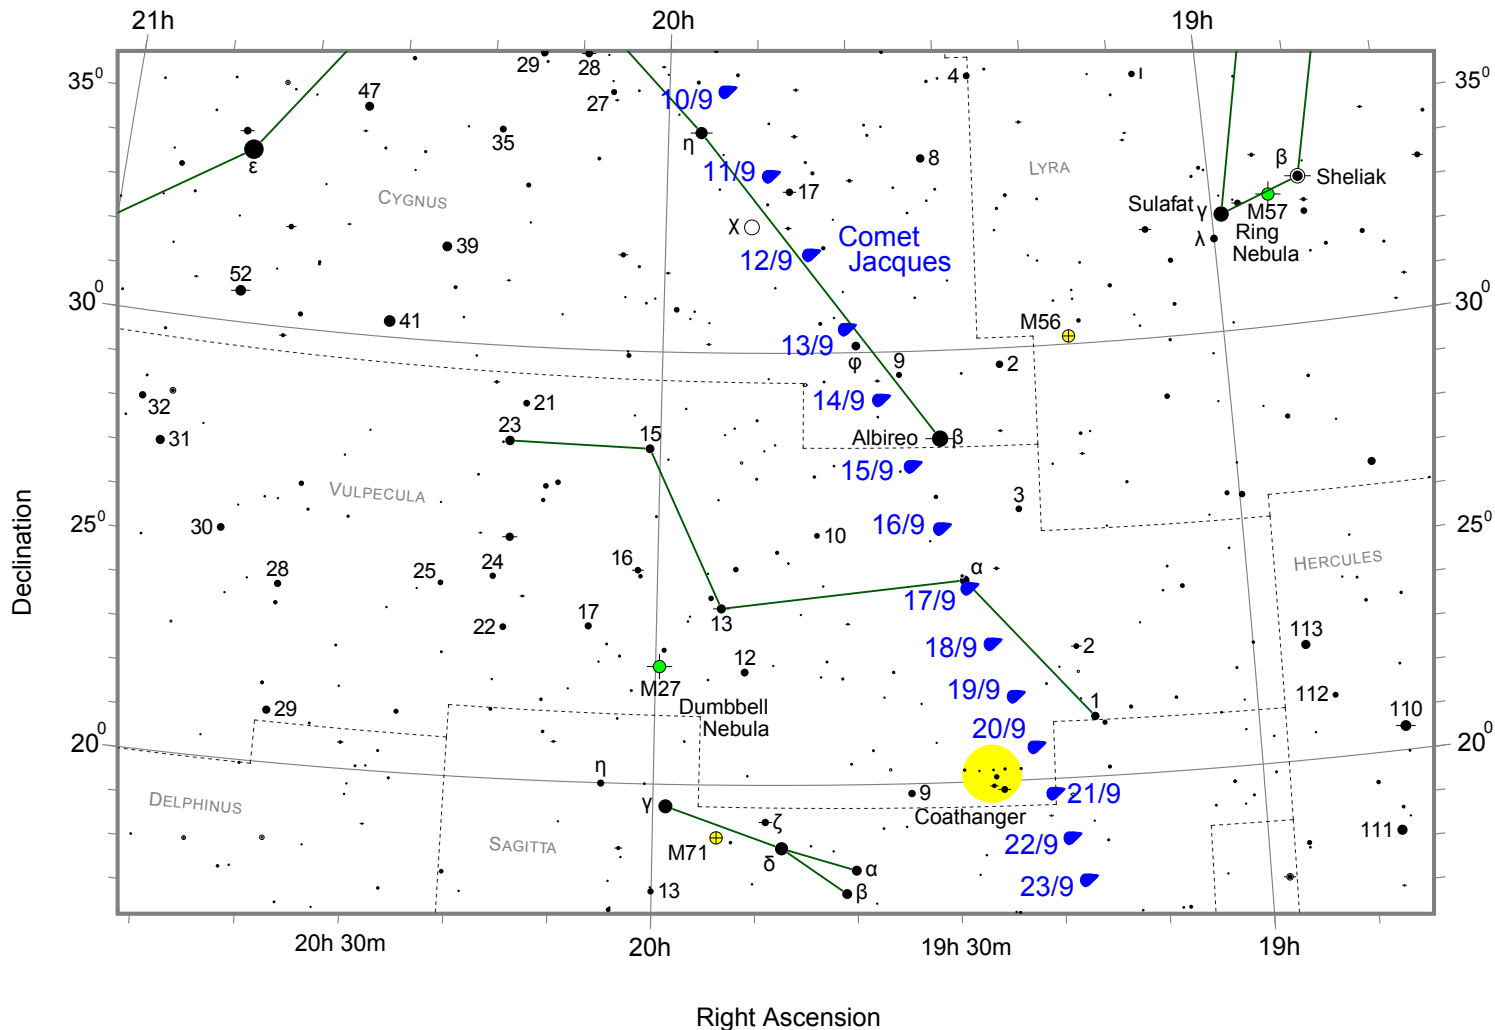

# Comet Jacques (C/2014 E2) finder chart from Sep 10th to Sep 23rd, 2014

Double star

Variable stars

Open cluster

Globular cluster

Planetary nebula

Positions of Jacques are shown at 0 UT