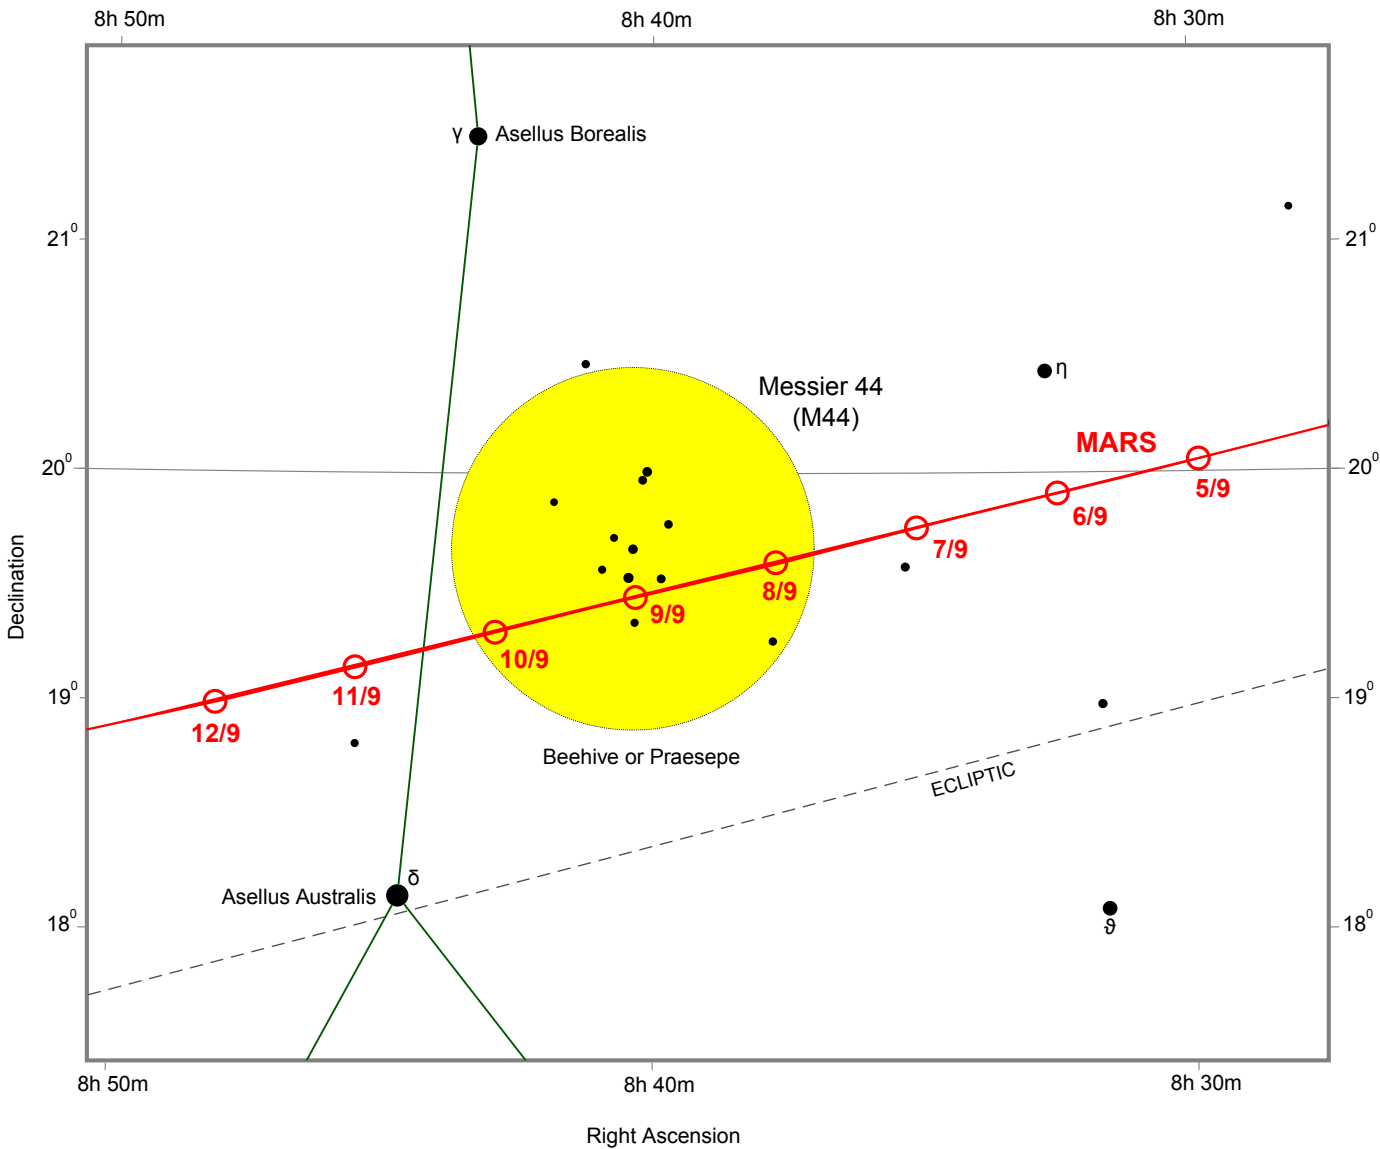

Mars conjunction with M44 during September 2013

Positions of Mars are shown at 00:00 UT