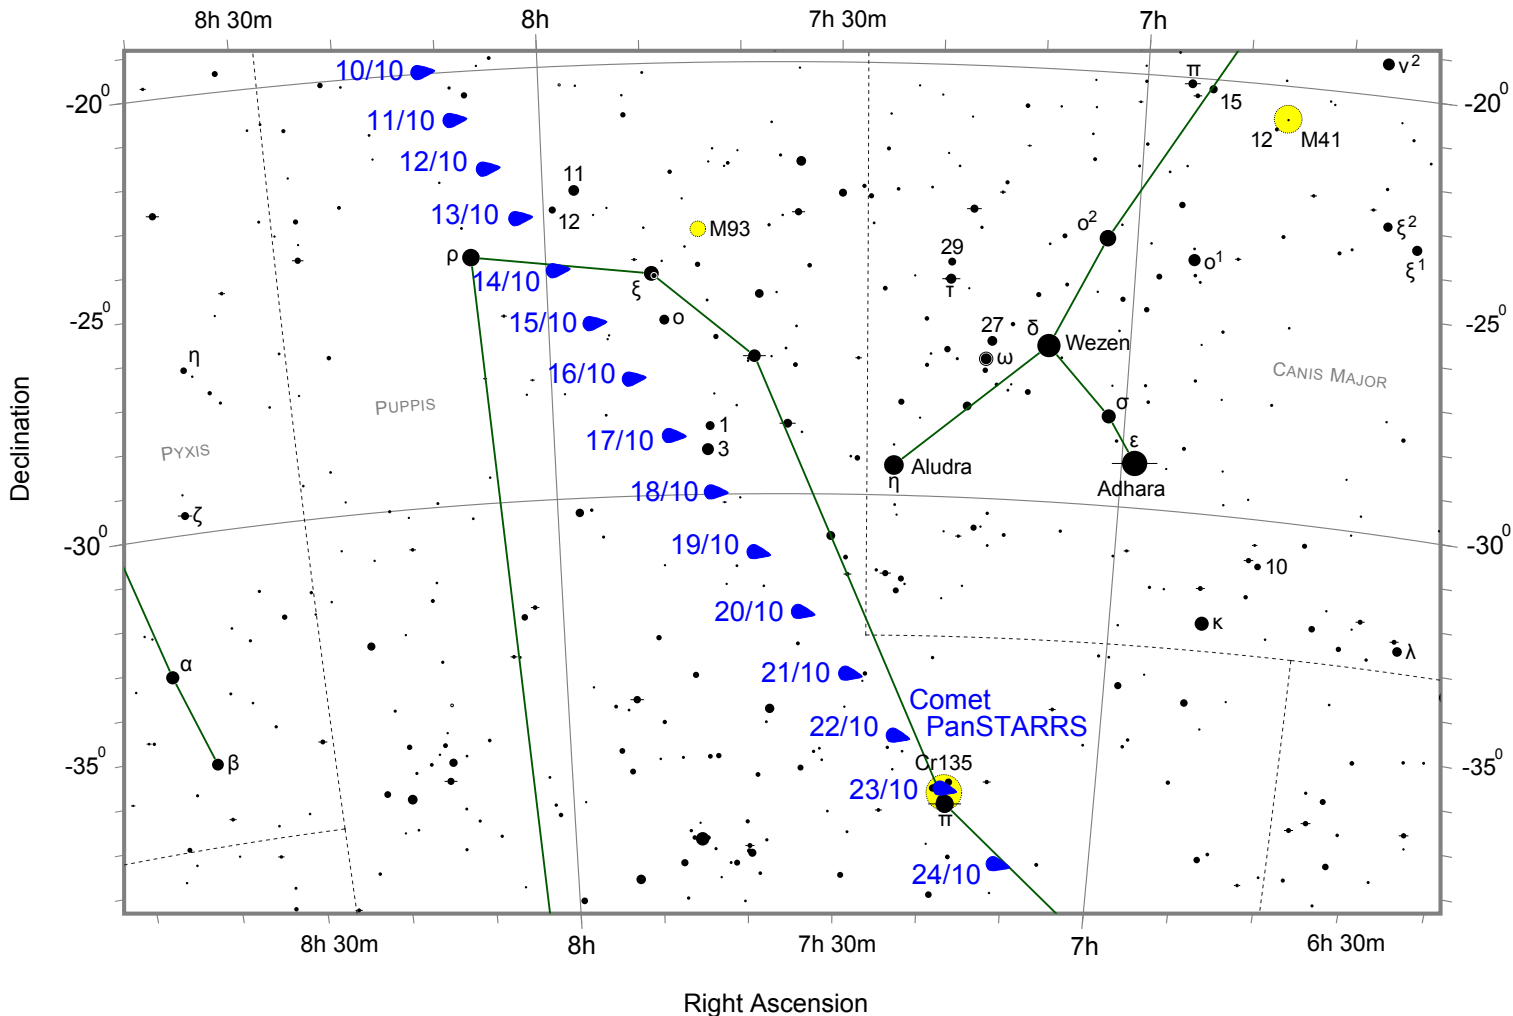

Comet PanSTARRS (C/2012 K1) finder chart from October 10 to 24, 2014

Positions of PanSTARRS are shown at 0 UT