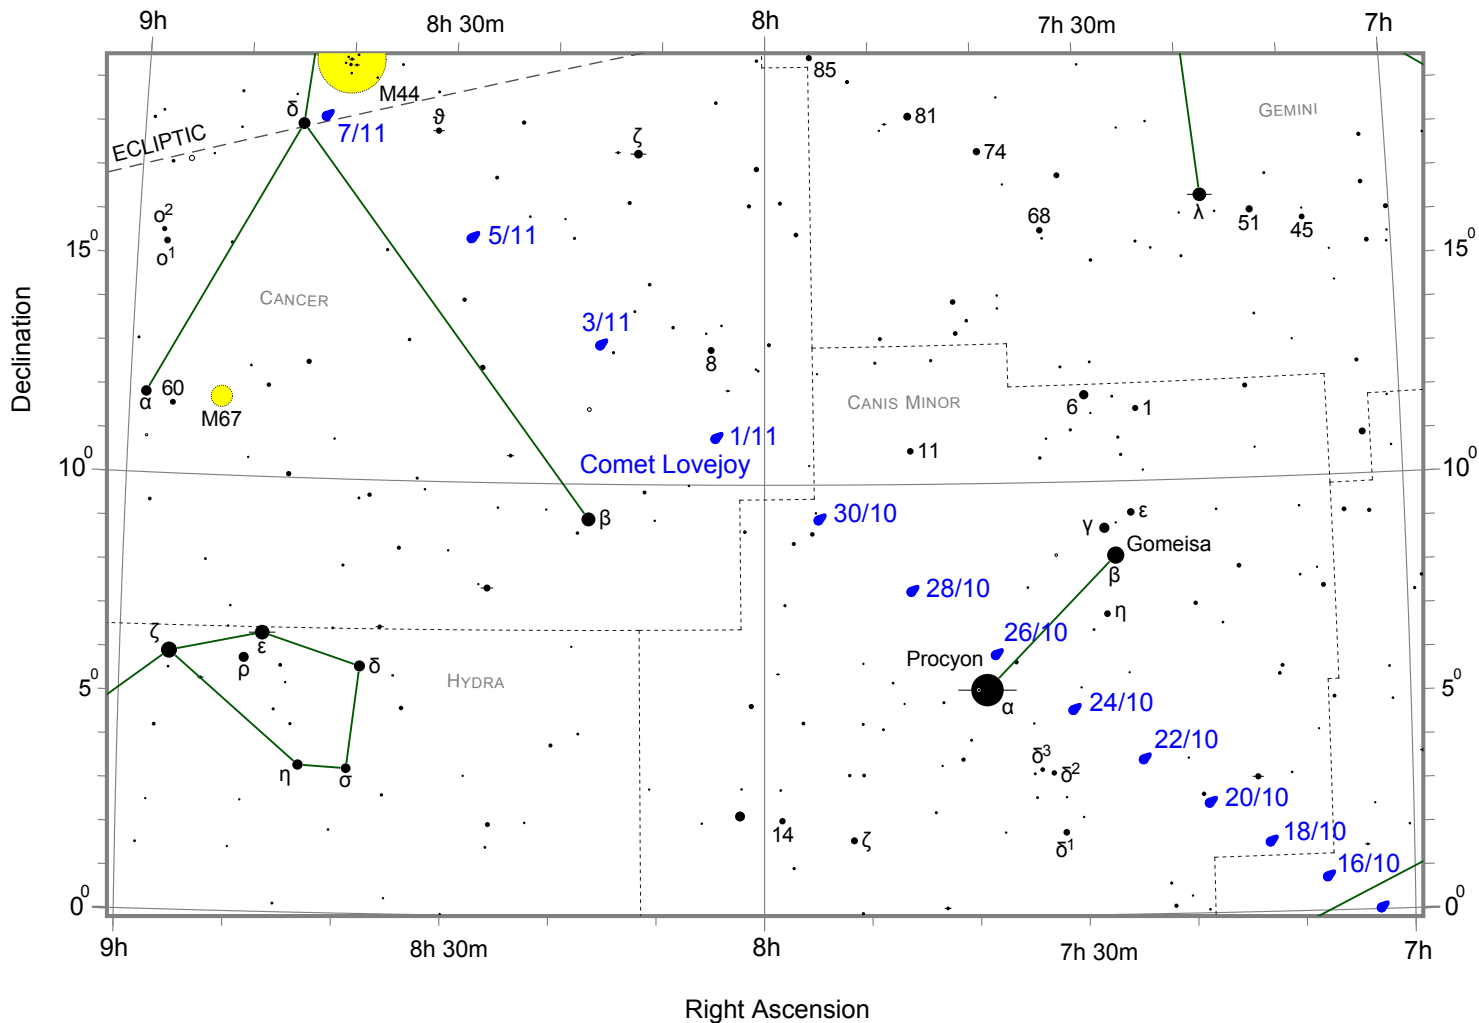

# Comet Lovejoy (C/2013 R1) Finder Chart from October 14 to November 7, 2013

Positions of Lovejoy are shown at 0 UT