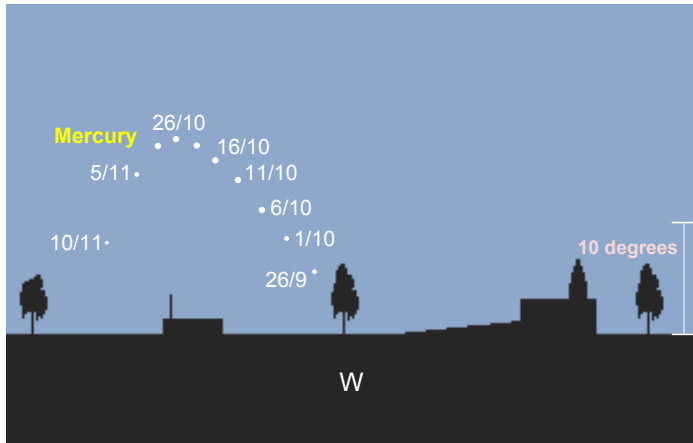

Mercury Eastern Elongation - October 2012

**As seen from Sydney, Australia (35S) - 30 mins
after sunset**