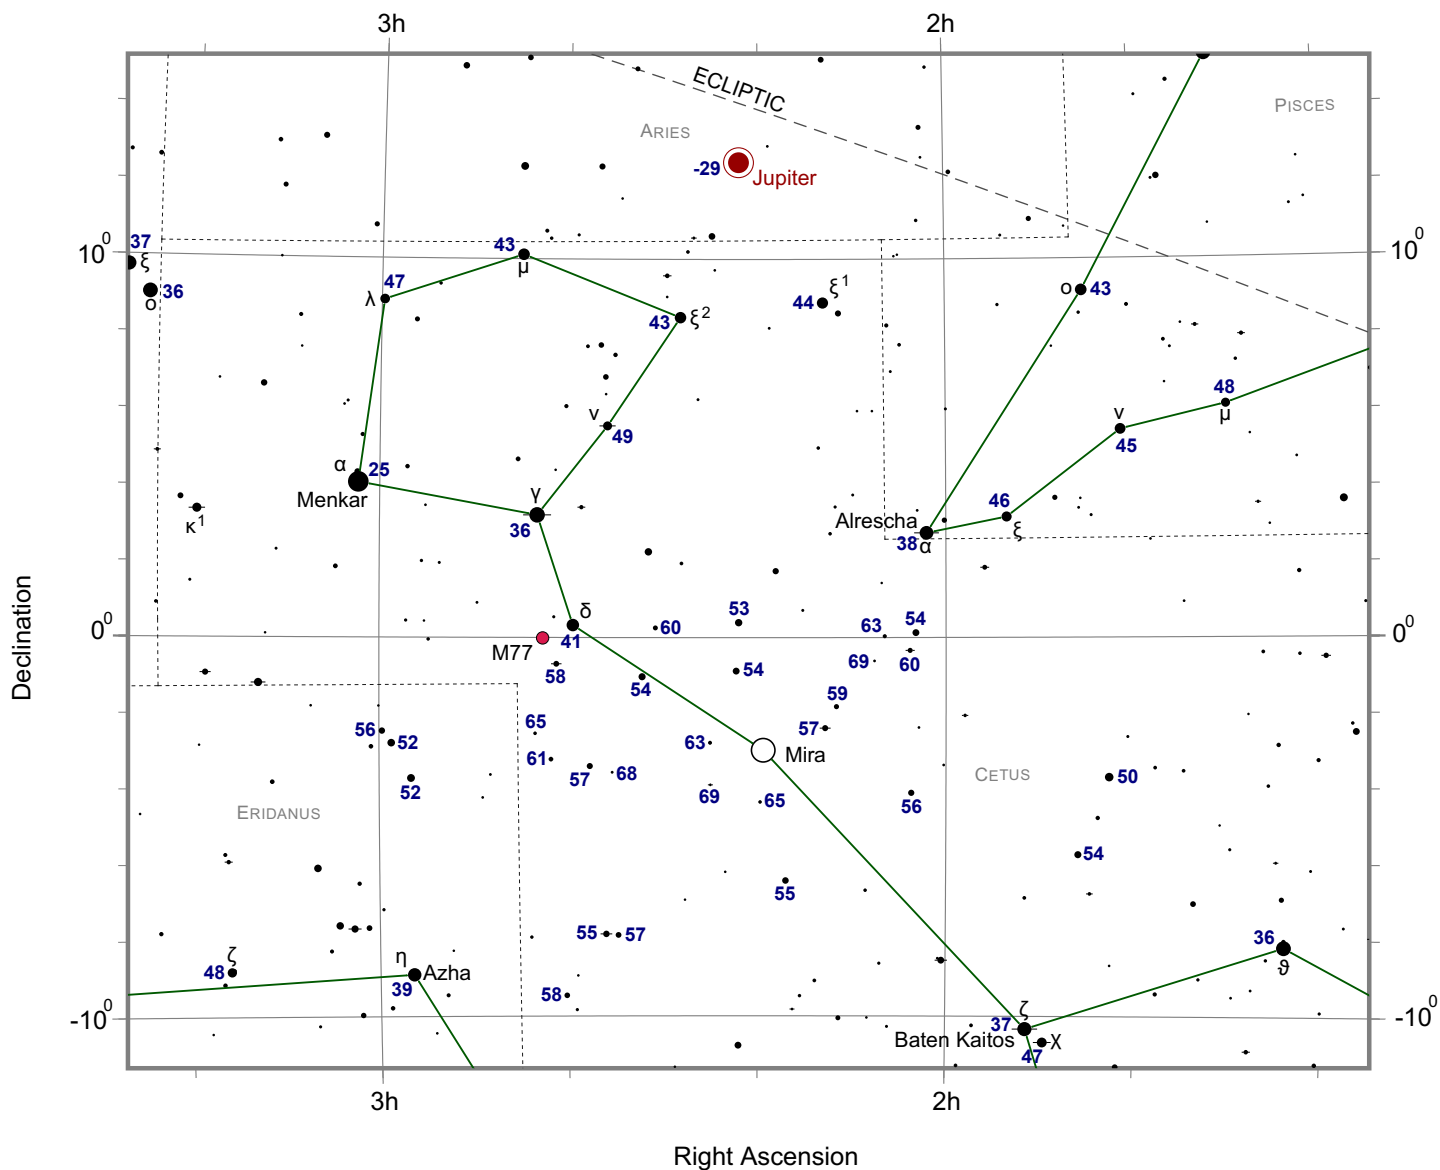

Mira Finder Chart October 2011

The numbers displayed next to the stars are not the Flamsteed designations but the apparent magnitudes of the stars. For example, 44 corresponds to an apparent magnitude of 4.4