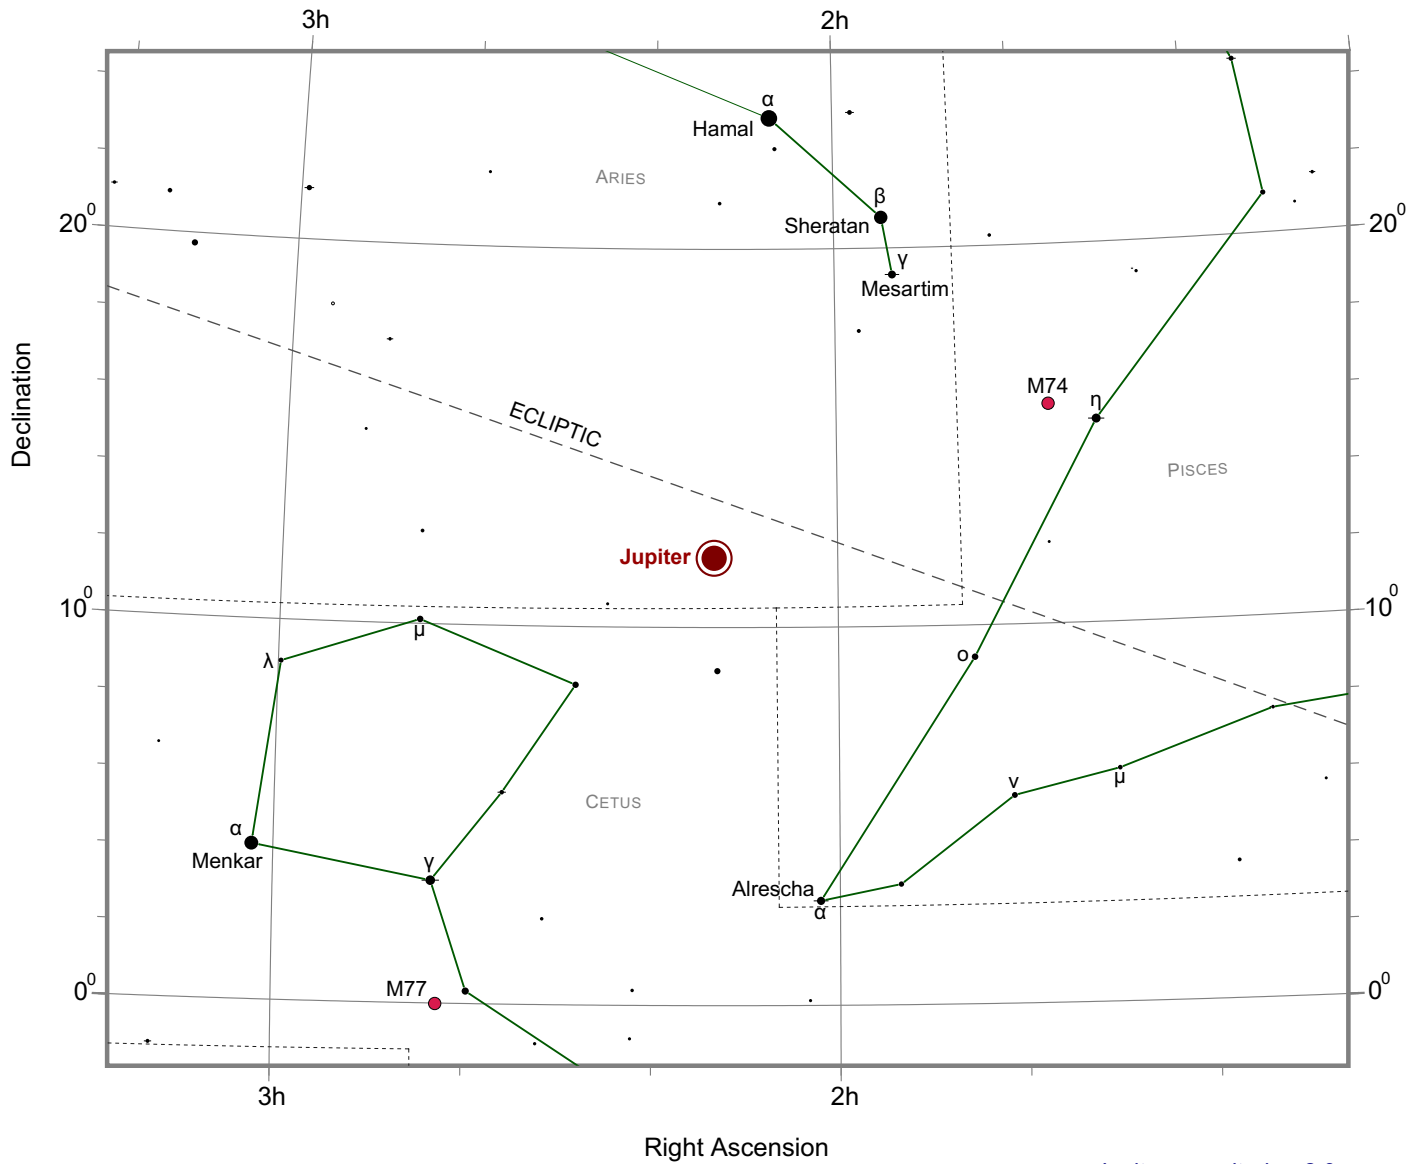

Jupiter Opposition 29th October 2011

Legend

- ● ● ● ●
- 1 2 3 4 5
- Star magnitudes
- ●
- Double star
-
- Galaxy

Jupiter magnitude: -2.9
 RA: 02h 13m 22s
 Dec: +11d 49m 54s
 Distance: 3.97 AU