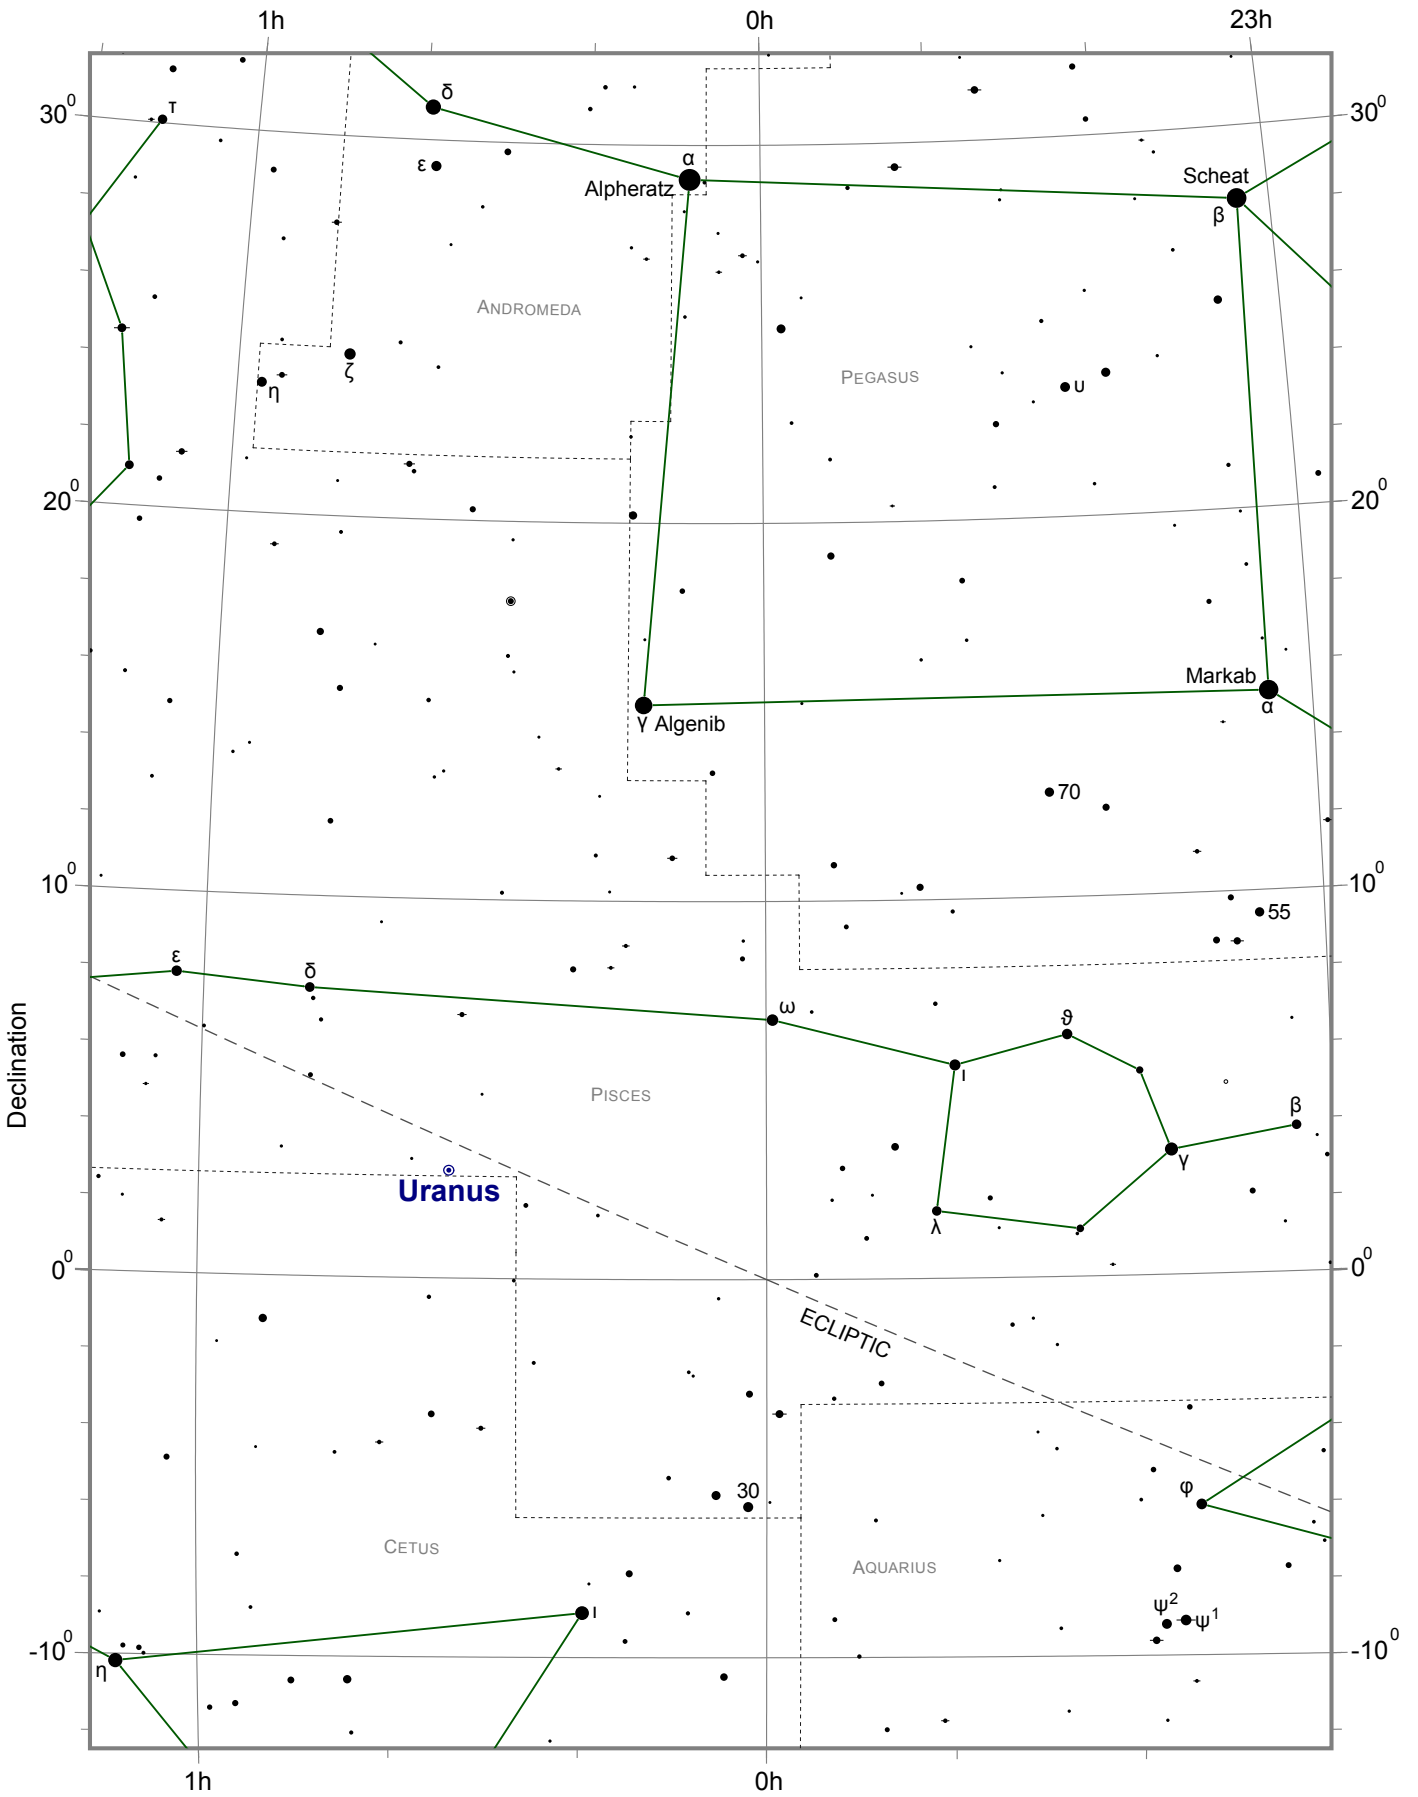

Uranus Finder Chart for November 2013

Right Ascension