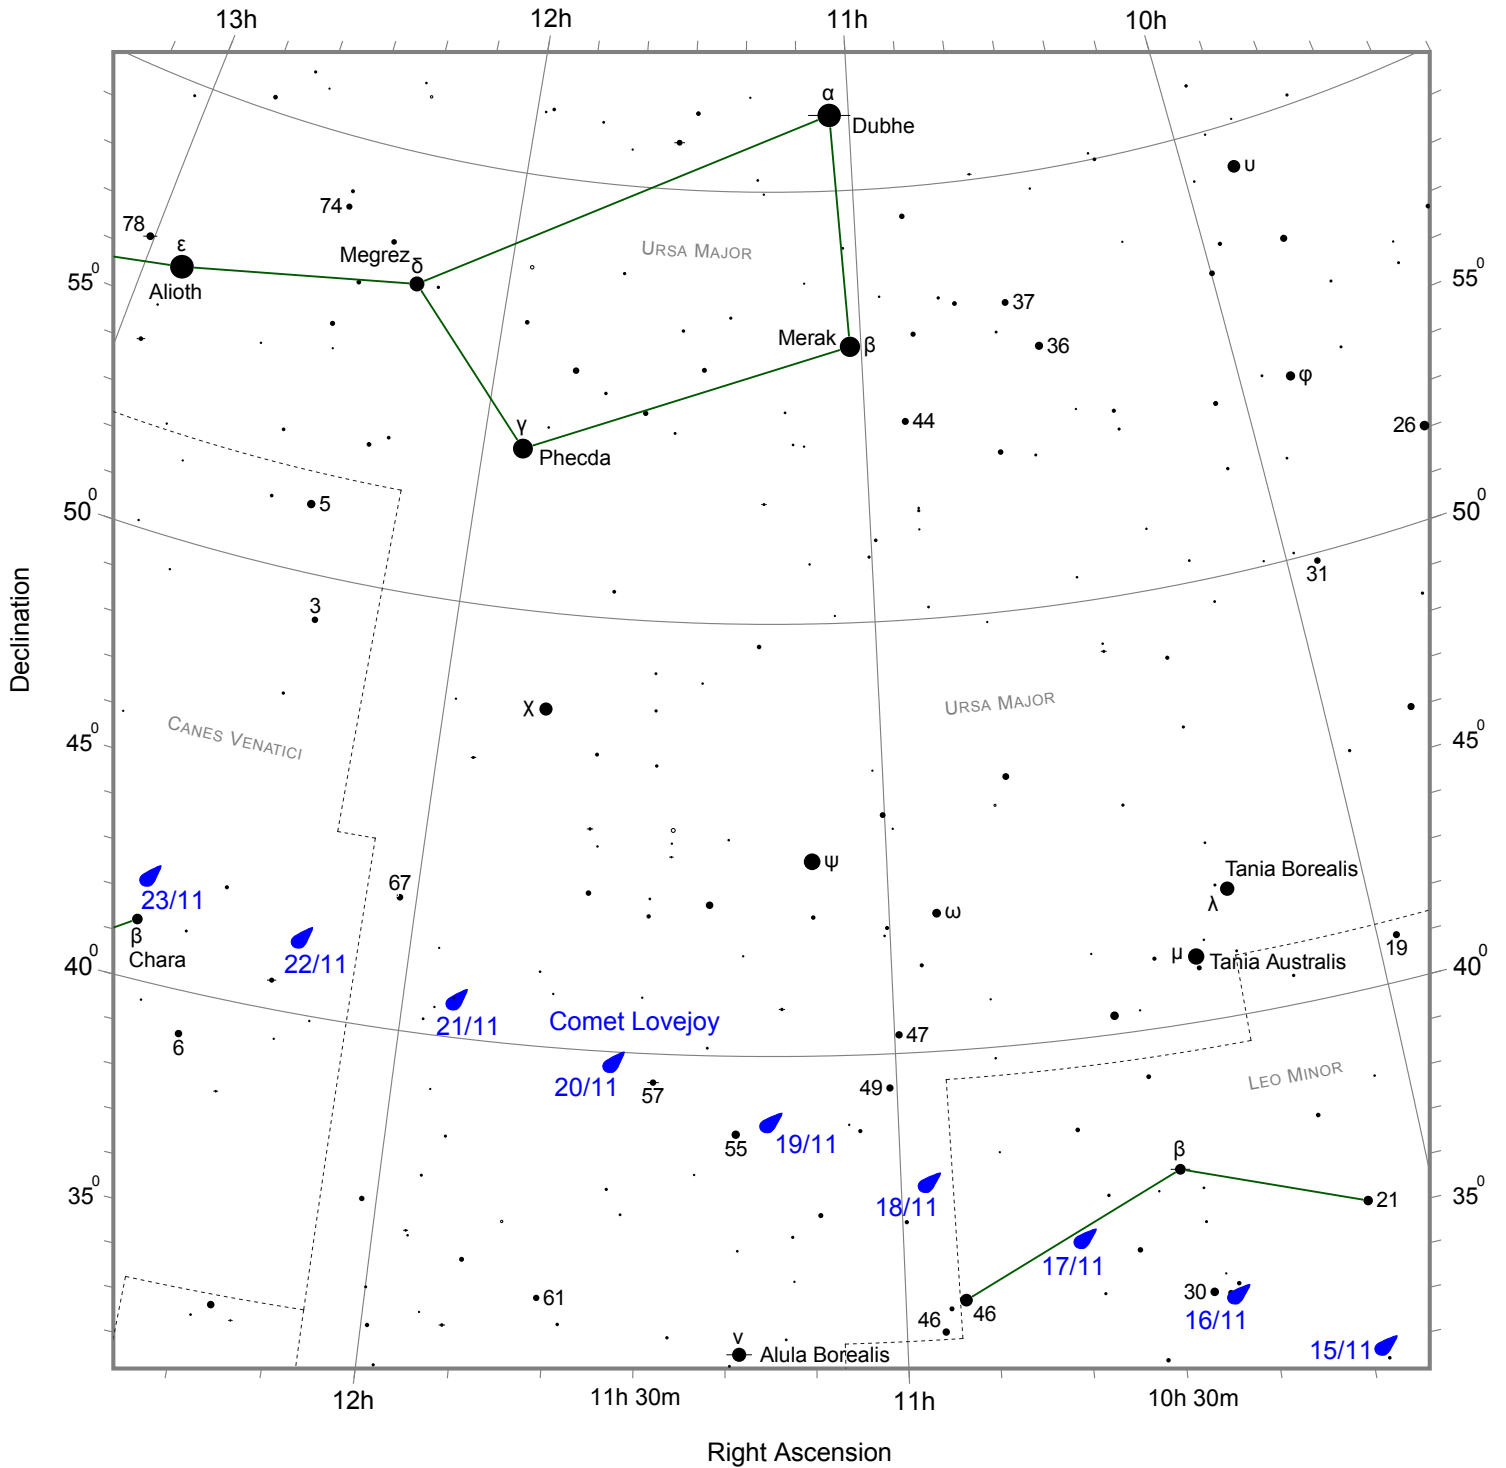

Comet Lovejoy (C/2013 R1) Finder Chart from November 15 to November 23, 2013

Positions of Lovejoy are shown at 0 UT