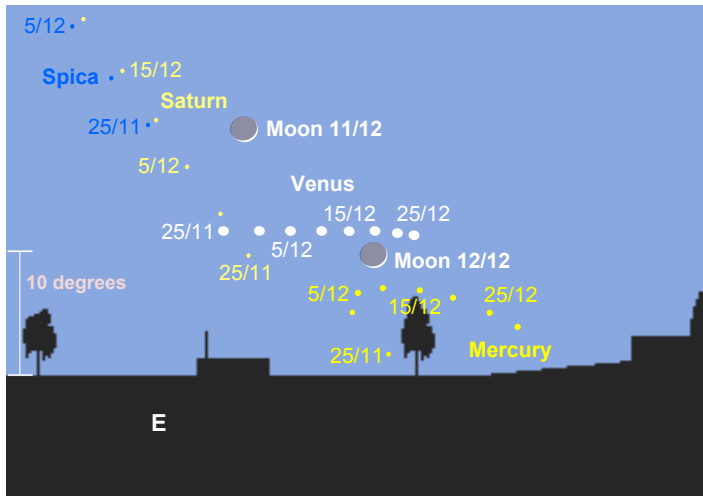

# Moon, Mercury, Venus, Saturn and Spica

**Southern Hemisphere view as seen from Sydney, Australia (34S) - 30 minutes before sunrise**