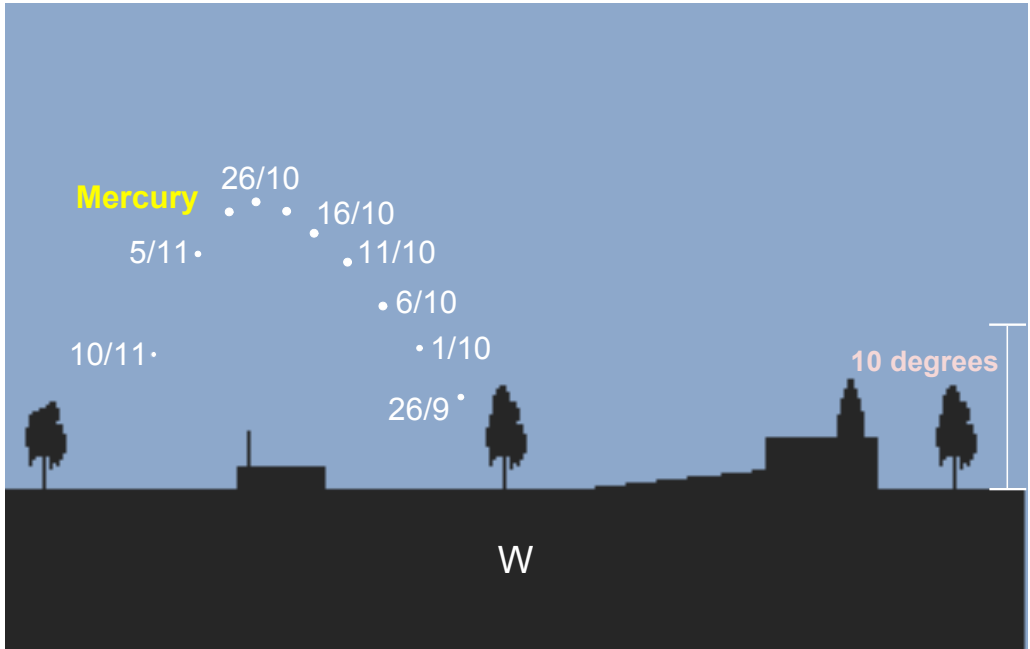

Mercury Eastern Elongation - October 2012

As seen from Sydney, Australia (35S) - 30 mins after sunset