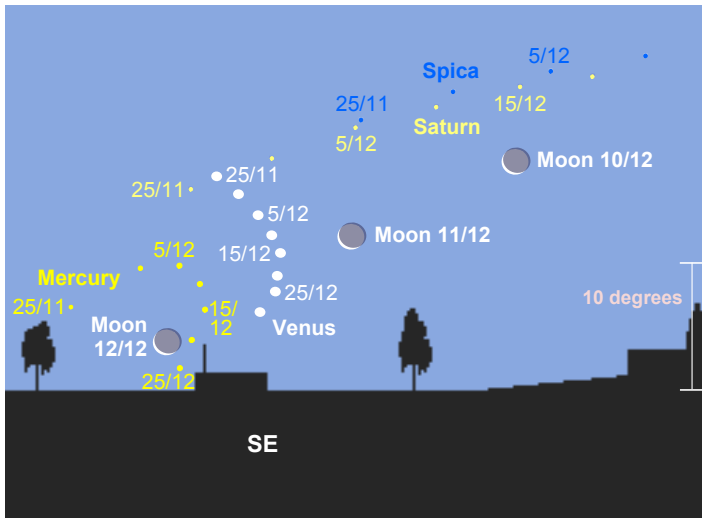

Moon, Mercury, Venus, Saturn and Spica

Northern Hemisphere view as seen from London, England (51.5N) - 45 minutes before sunrise