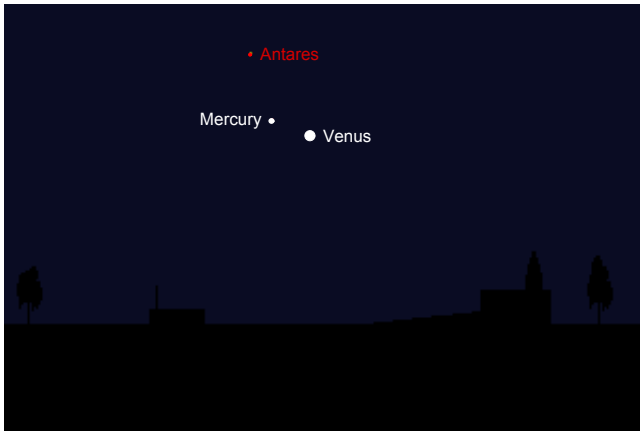

Mercury and Venus - 8th November to the 23rd November 2011
Southern Hemisphere view as seen from Sydney Australia, 1 hour after sunset

8th November

11th November

14th November

17th November

20th November

23rd November