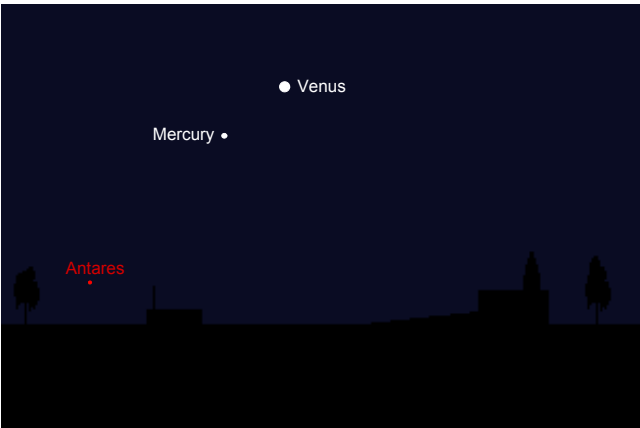

Mercury and Venus - 8th November to the 23rd November 2011
Southern Hemisphere view as seen from Sydney Australia, 1 hour after sunset

8th November

11th November

14th November

17th November

20th November

23rd November