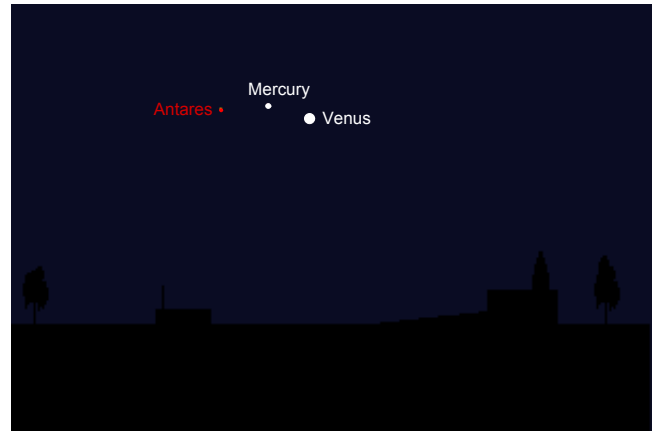

Mercury and Venus - 8th November to the 23rd November 2011
Southern Hemisphere view as seen from Sydney Australia, 1 hour after sunset

8th November

11th November

14th November

17th November

20th November

23rd November