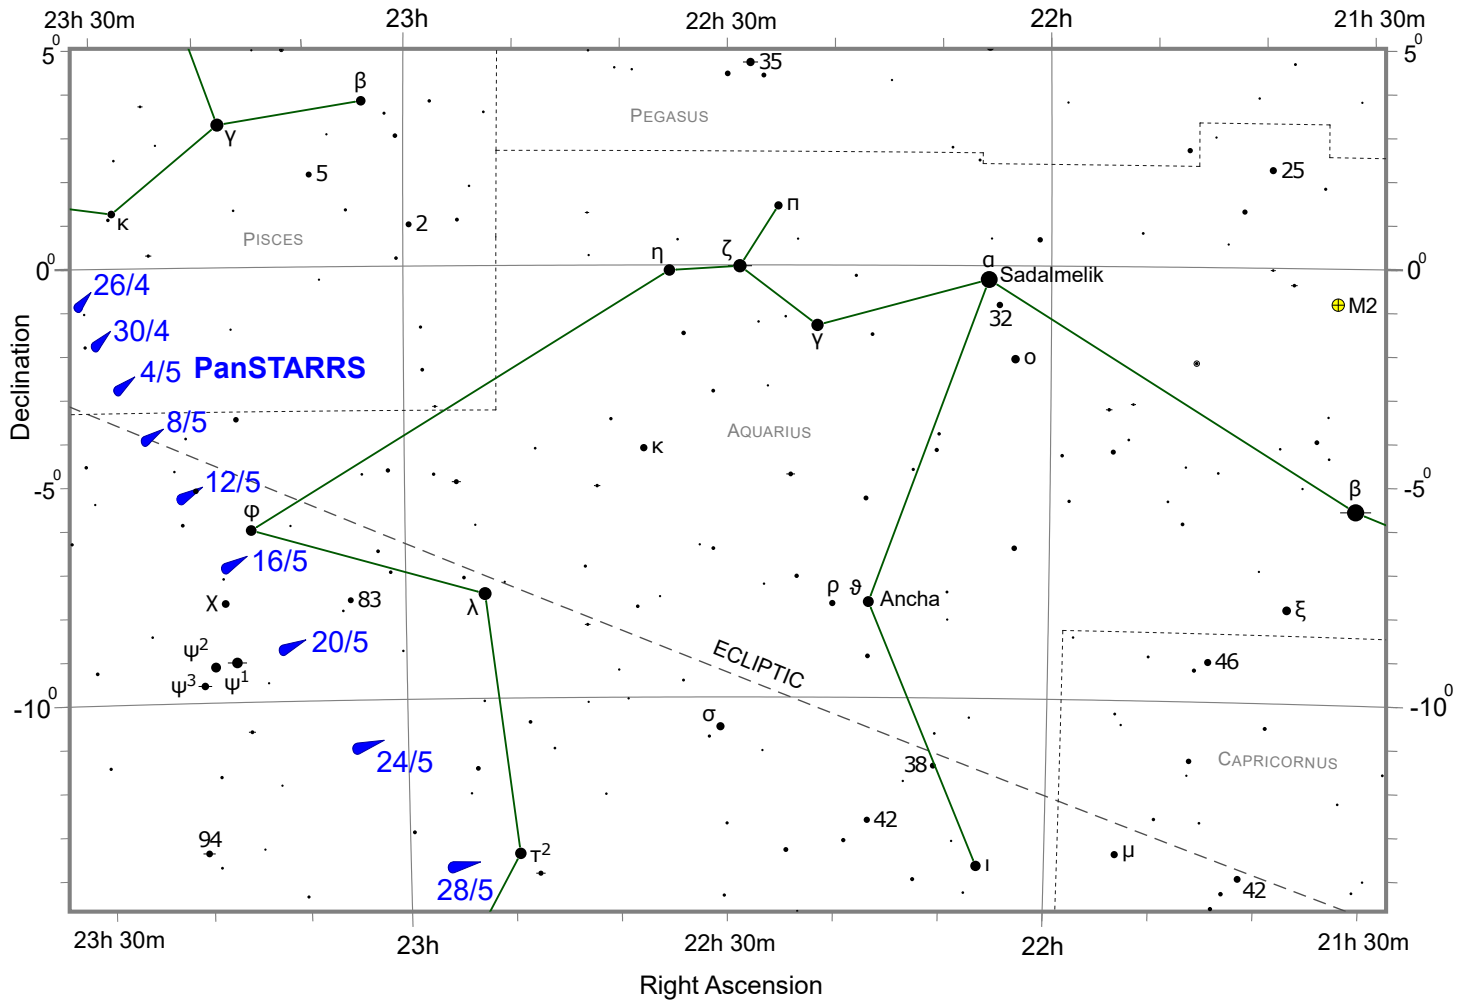

Finder Chart for Comet PanSTARRS (2013/X1) from April 26 to May 28, 2016

Comet positions are shown at 0 UT