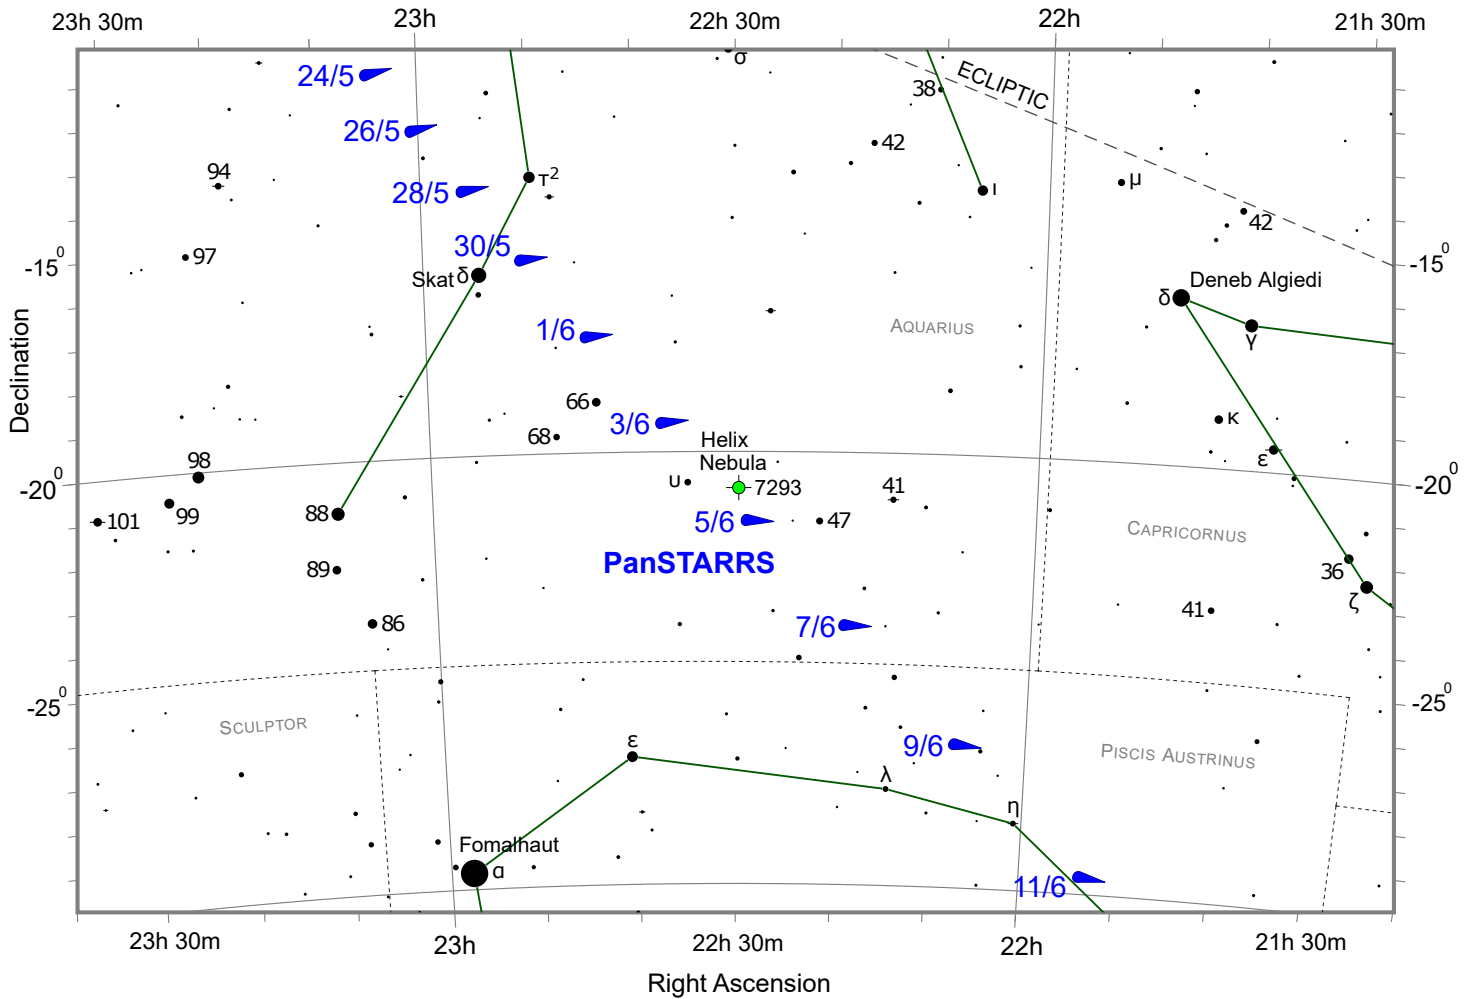

# Finder Chart for Comet PanSTARRS (2013/X1) from May 24 to June 11, 2016

Comet positions are shown at 0 UT