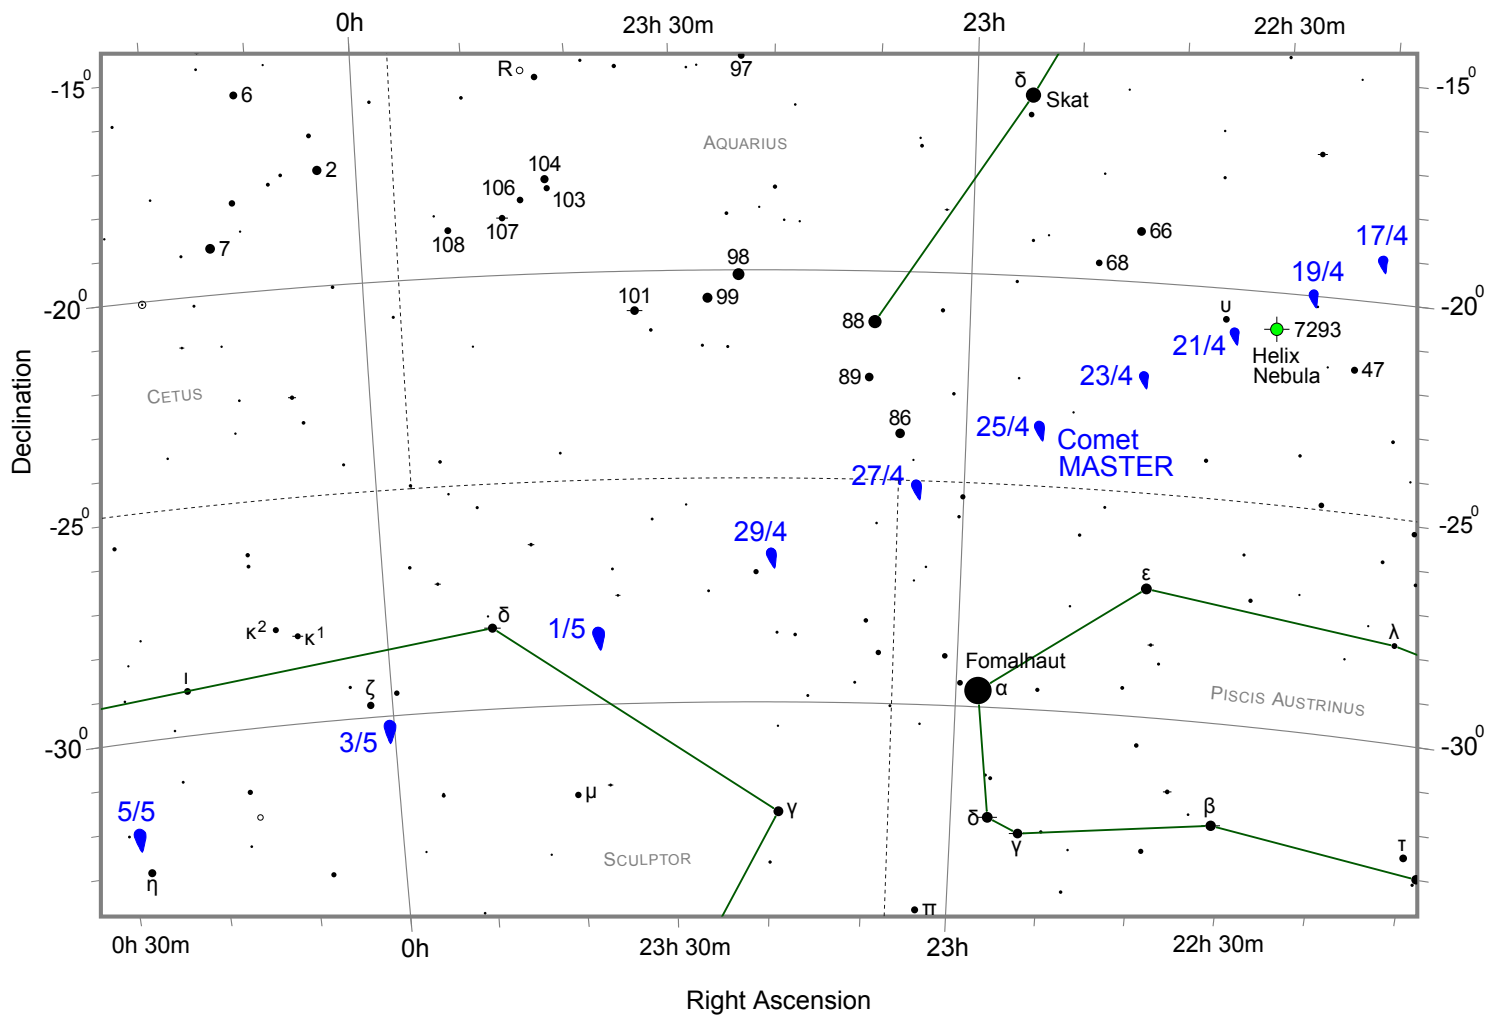

Comet MASTER (C/2015 G2) finder chart from April 17 to May 5, 2015

-1 0 1 2 3 4 5 6 7	Double star	Variable stars	Planetary nebula
Star magnitudes			

Positions of MASTER are at 0 UT