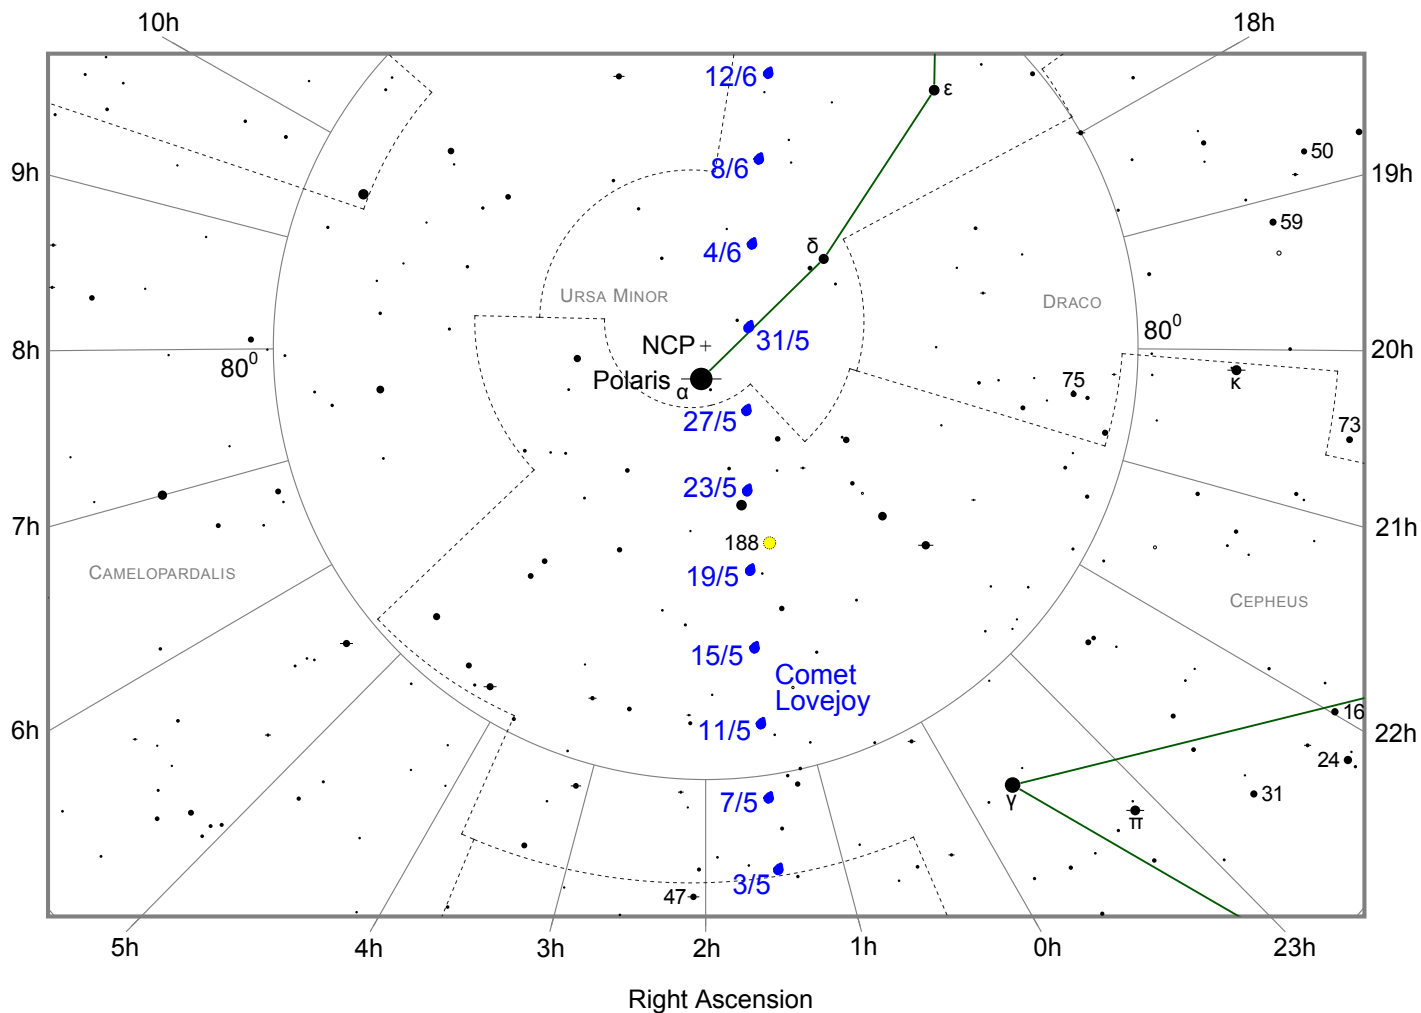

Comet Lovejoy (C/2014 Q2) finder chart from May 3 to June 12, 2015

Positions of Lovejoy are at 0 UT