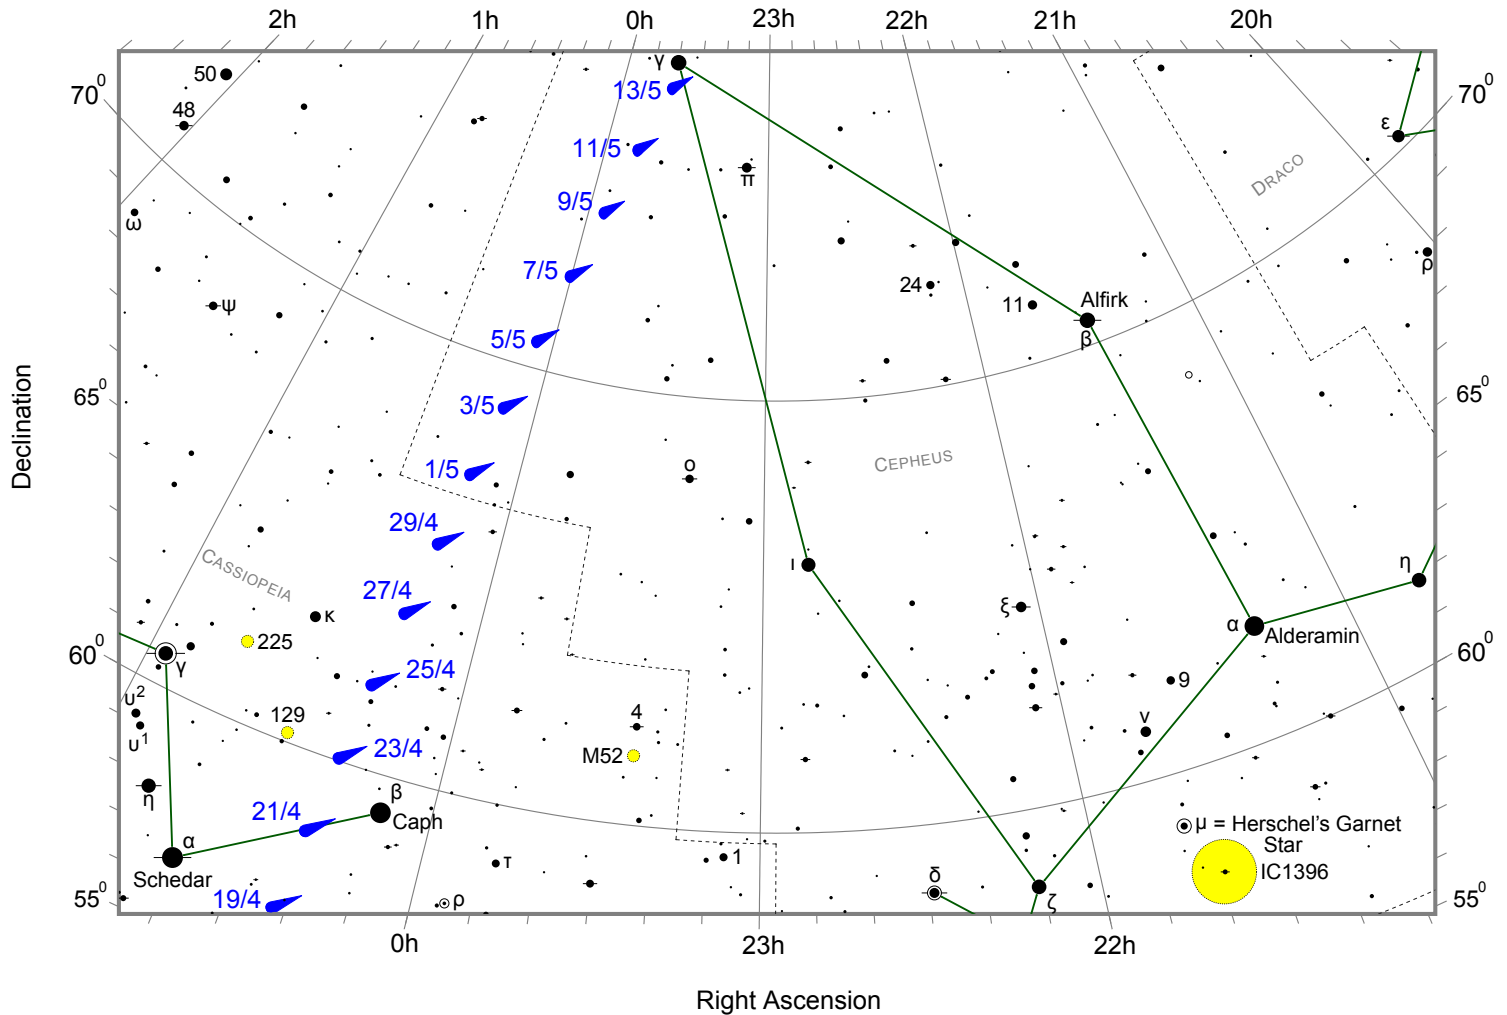

# Finder Chart for Comet PanSTARRS - April 19, 2013 to May 13, 2013

Positions of PanSTARRS are shown at 0 UT