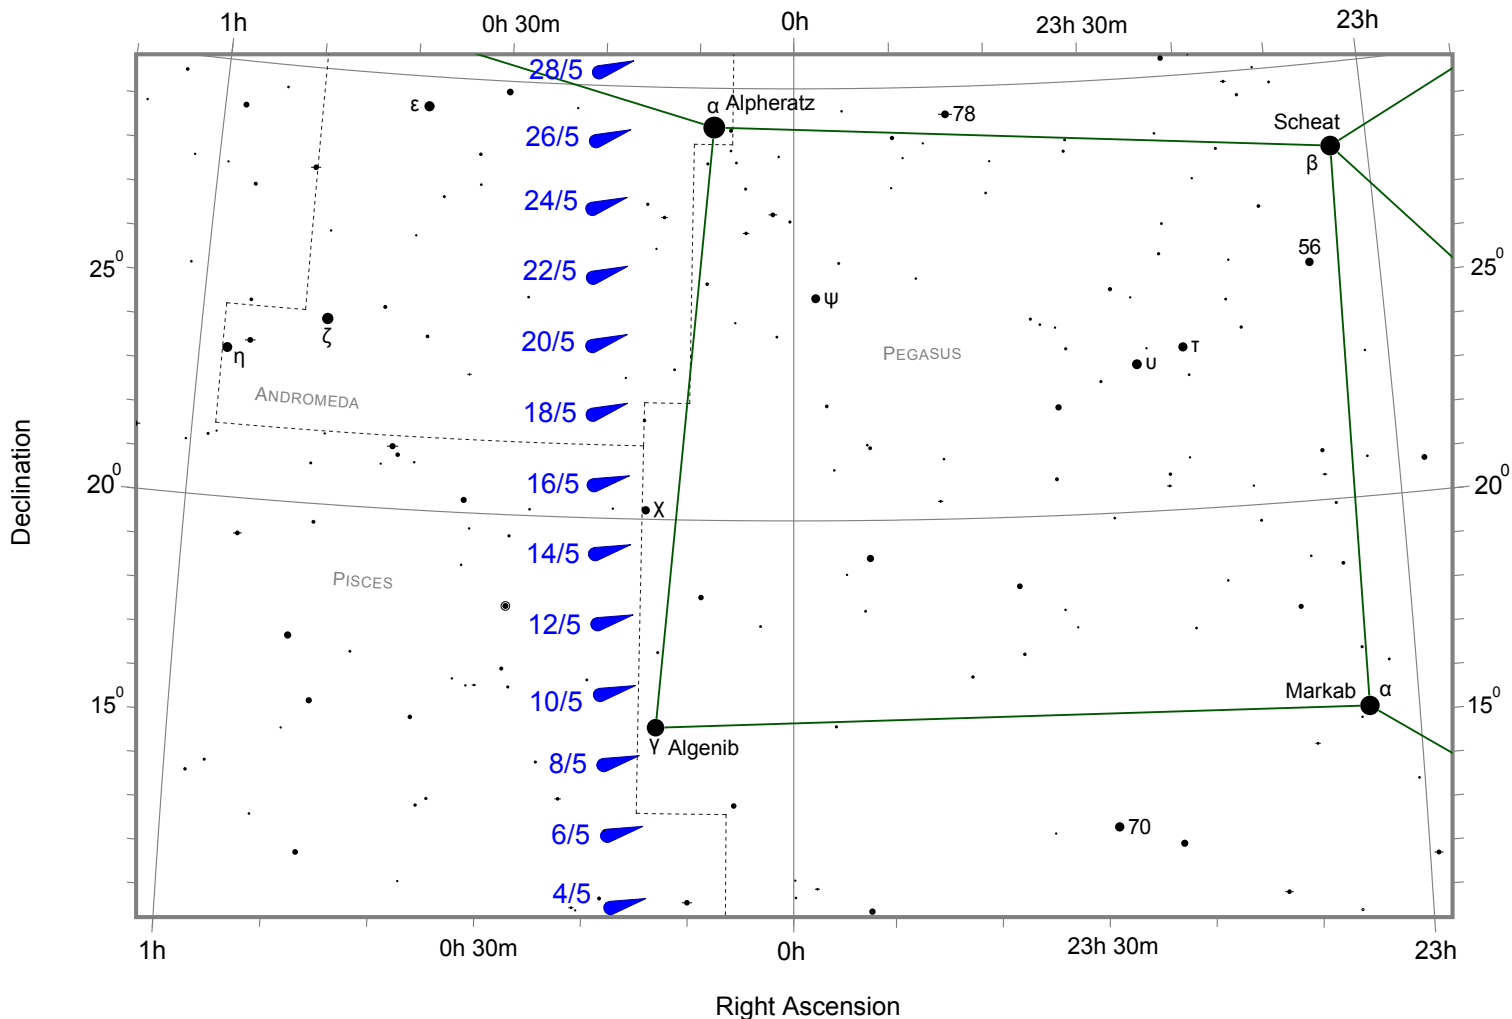

Finder Chart for Comet Lemmon - May 4, 2013 to May 28, 2013

Comet positions are shown at 0 UT