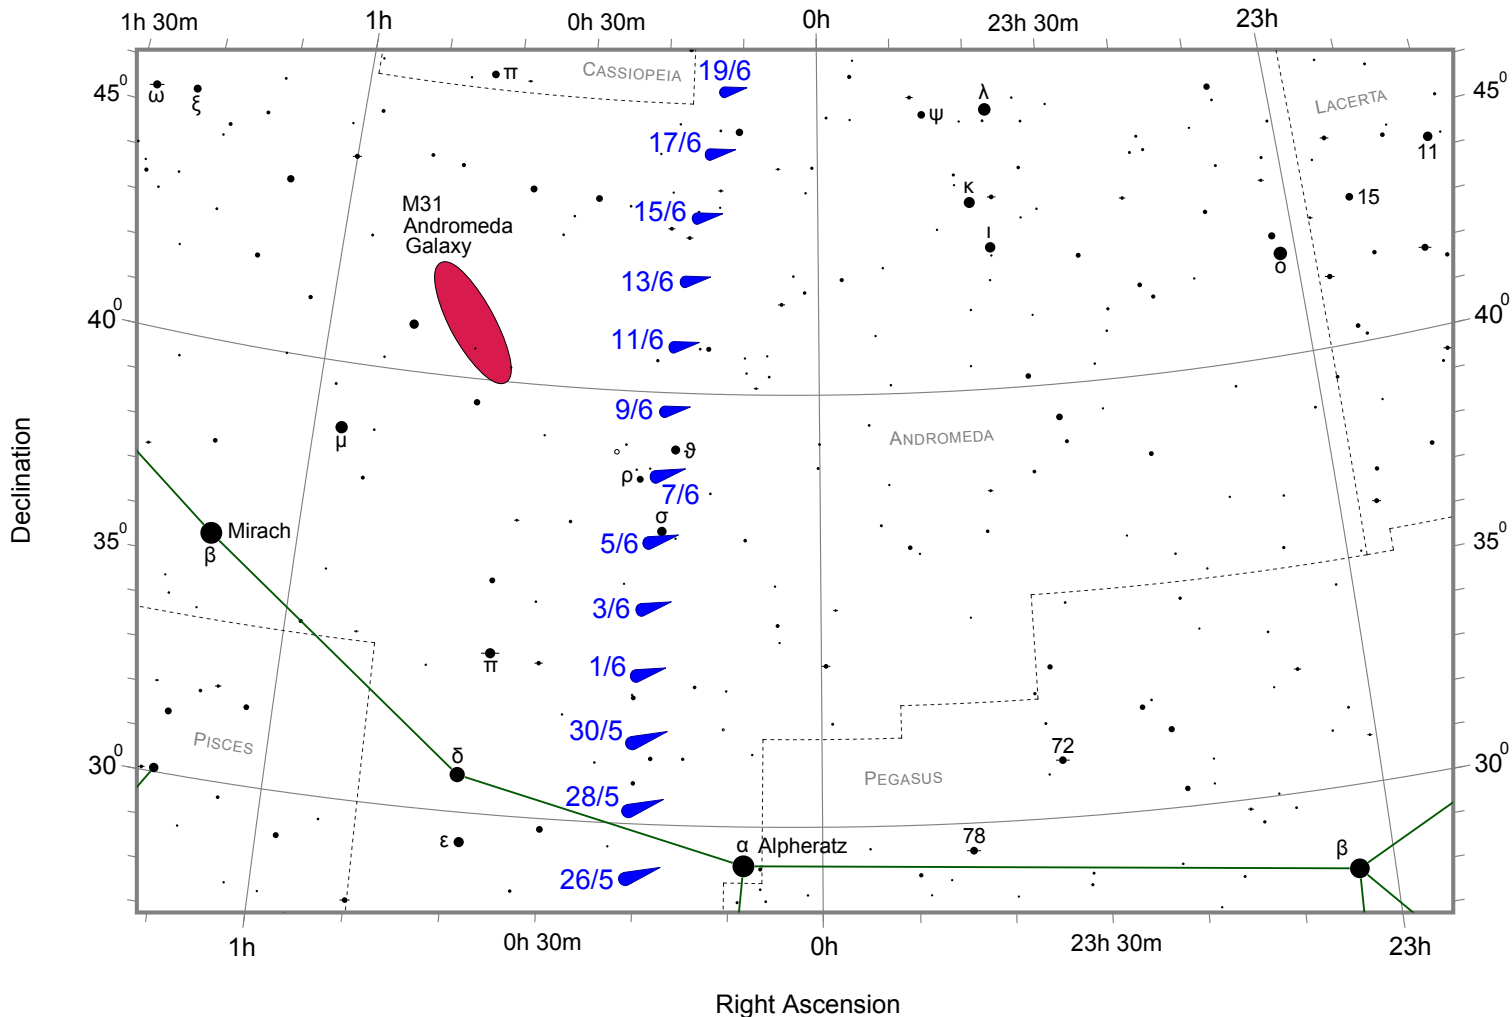

Finder Chart for Comet Lemmon - May 26, 2013 to June 19, 2013

Comet positions are shown at 0 UT