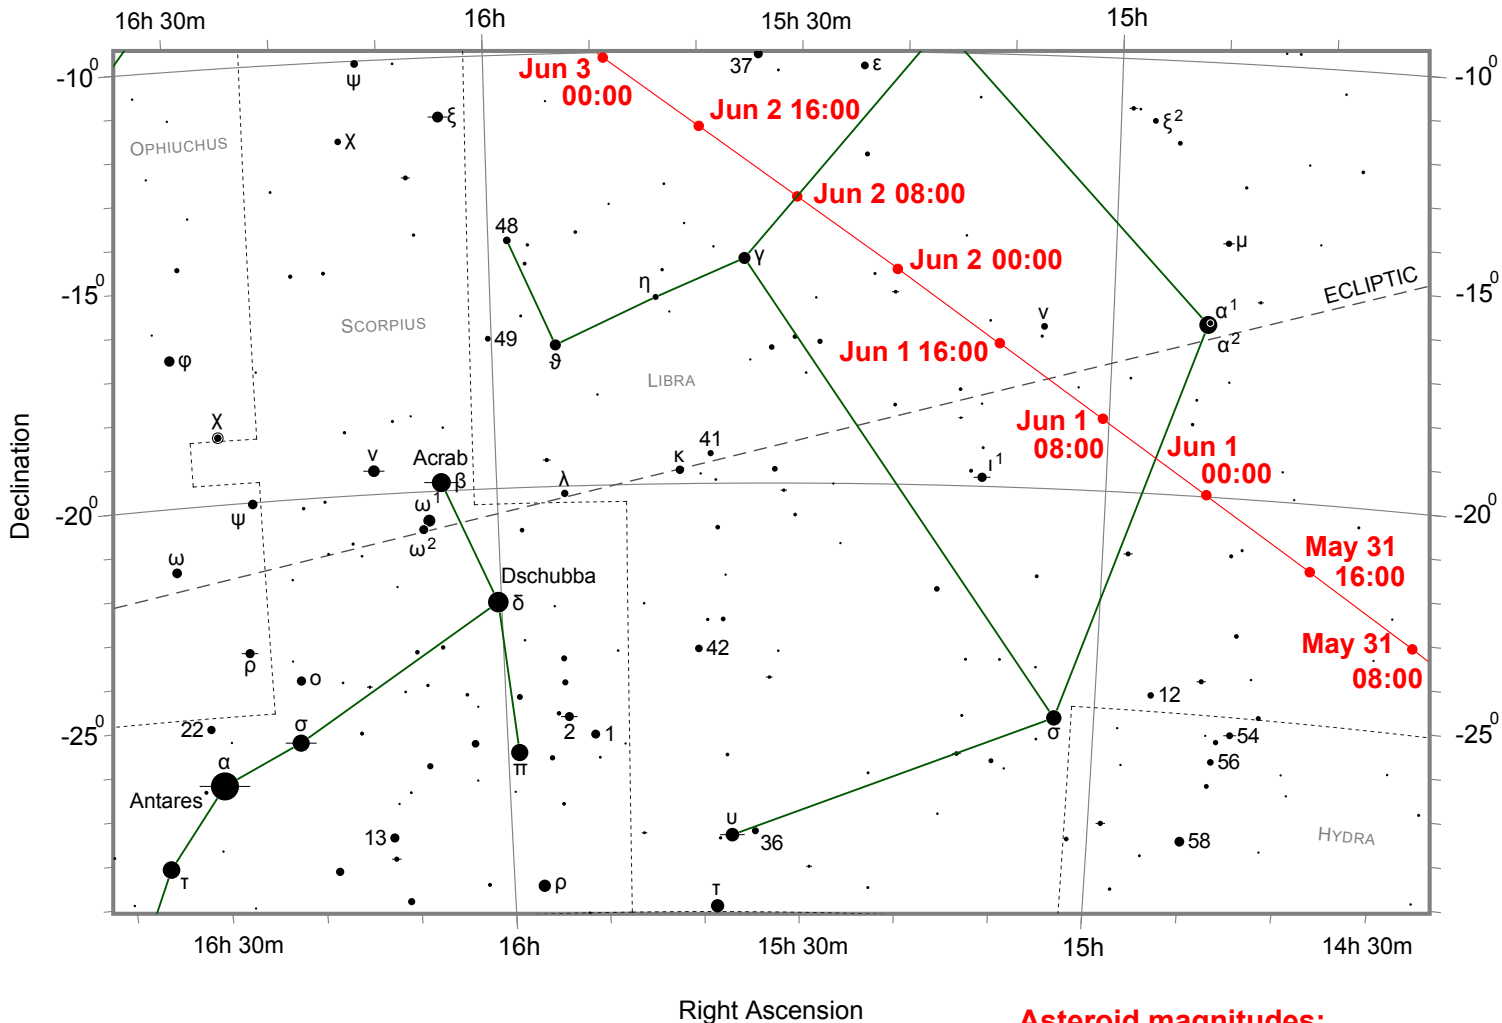

# Path of Asteroid 285263 - 1998 QE2 from May 31, 2013 to June 3, 2013

All times are UT

Star magnitudes

Double star

Variable stars

**Asteroid magnitudes:**

**May 31 08:00 = 10.9**

**Jun 02 08:00 = 10.6**

**Jun 03 00:00 = 10.7**