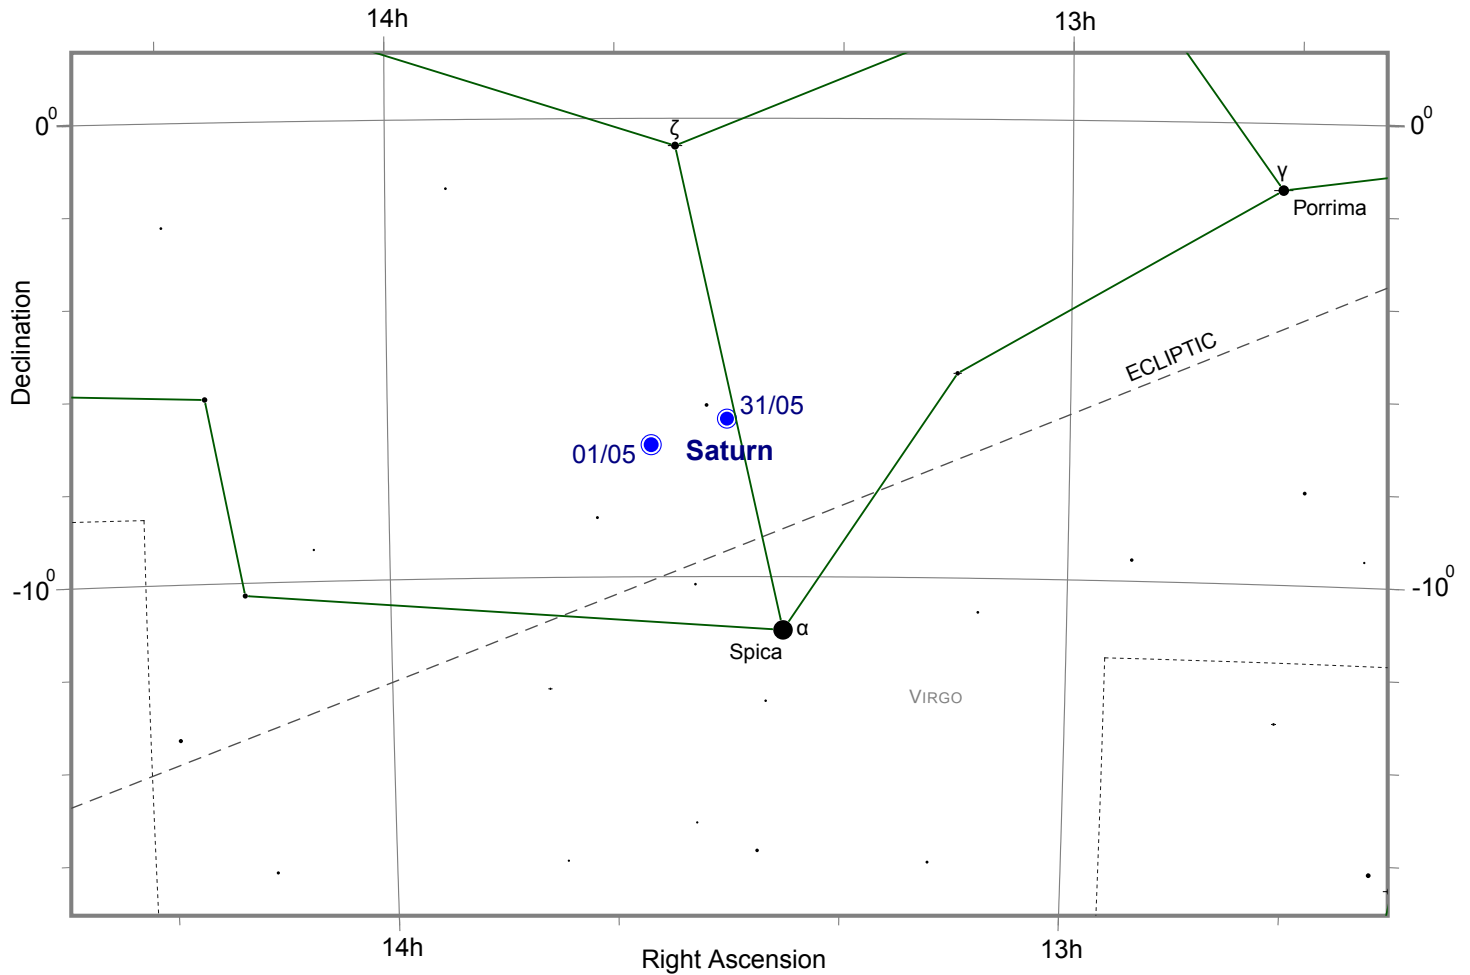

Retrograde motion of Saturn in the constellation Virgo during May 2012

Positions of Saturn are shown at 00:00 UT