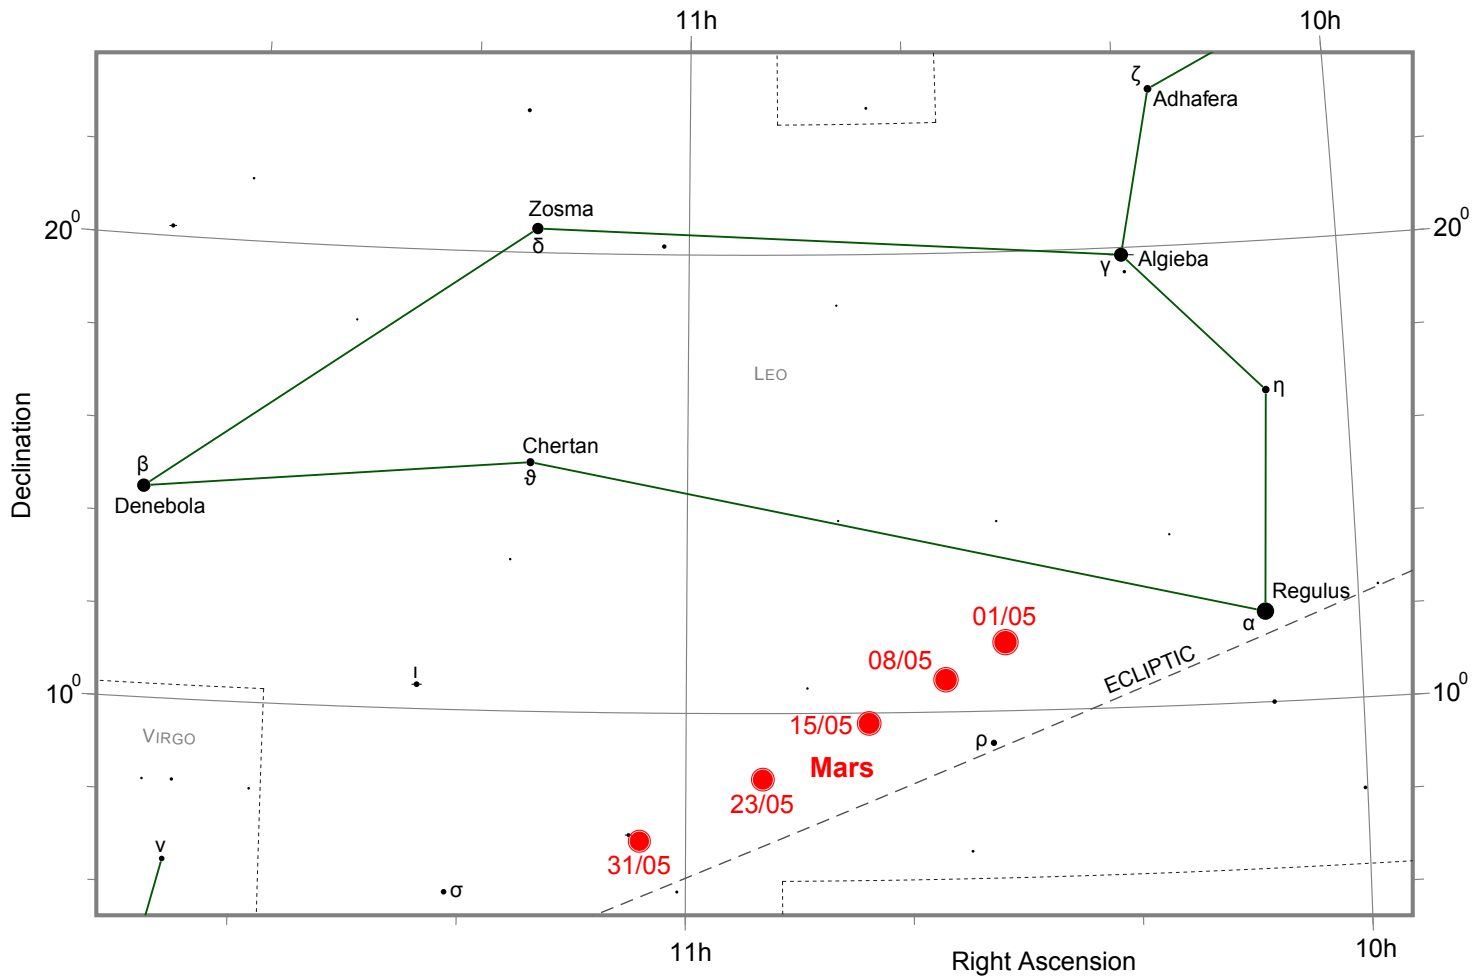

Motion of Mars in the constellation Leo during May 2012

Positions of Mars are shown at 00:00 UT