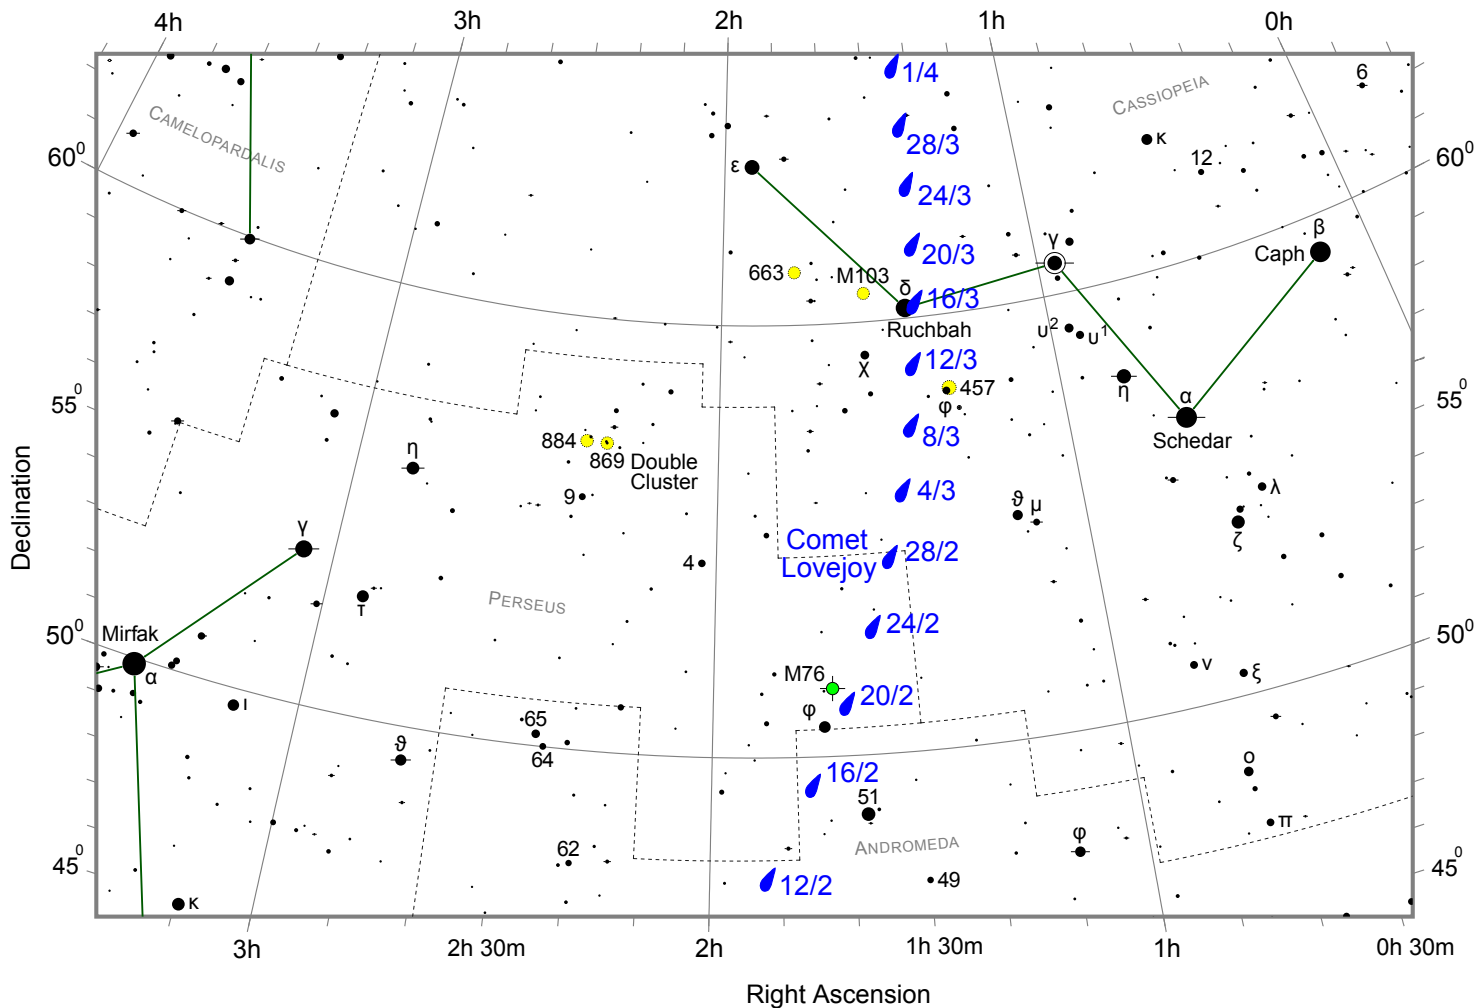

Comet Lovejoy (C/2014 Q2) finder chart from Feb 12 to Apr 1, 2015

-1 0 1 2 3 4 5 6 7

 Star magnitudes

Double star

 Variable stars

 Open cluster

 Planetary nebula

Positions of Lovejoy are at 0 UT