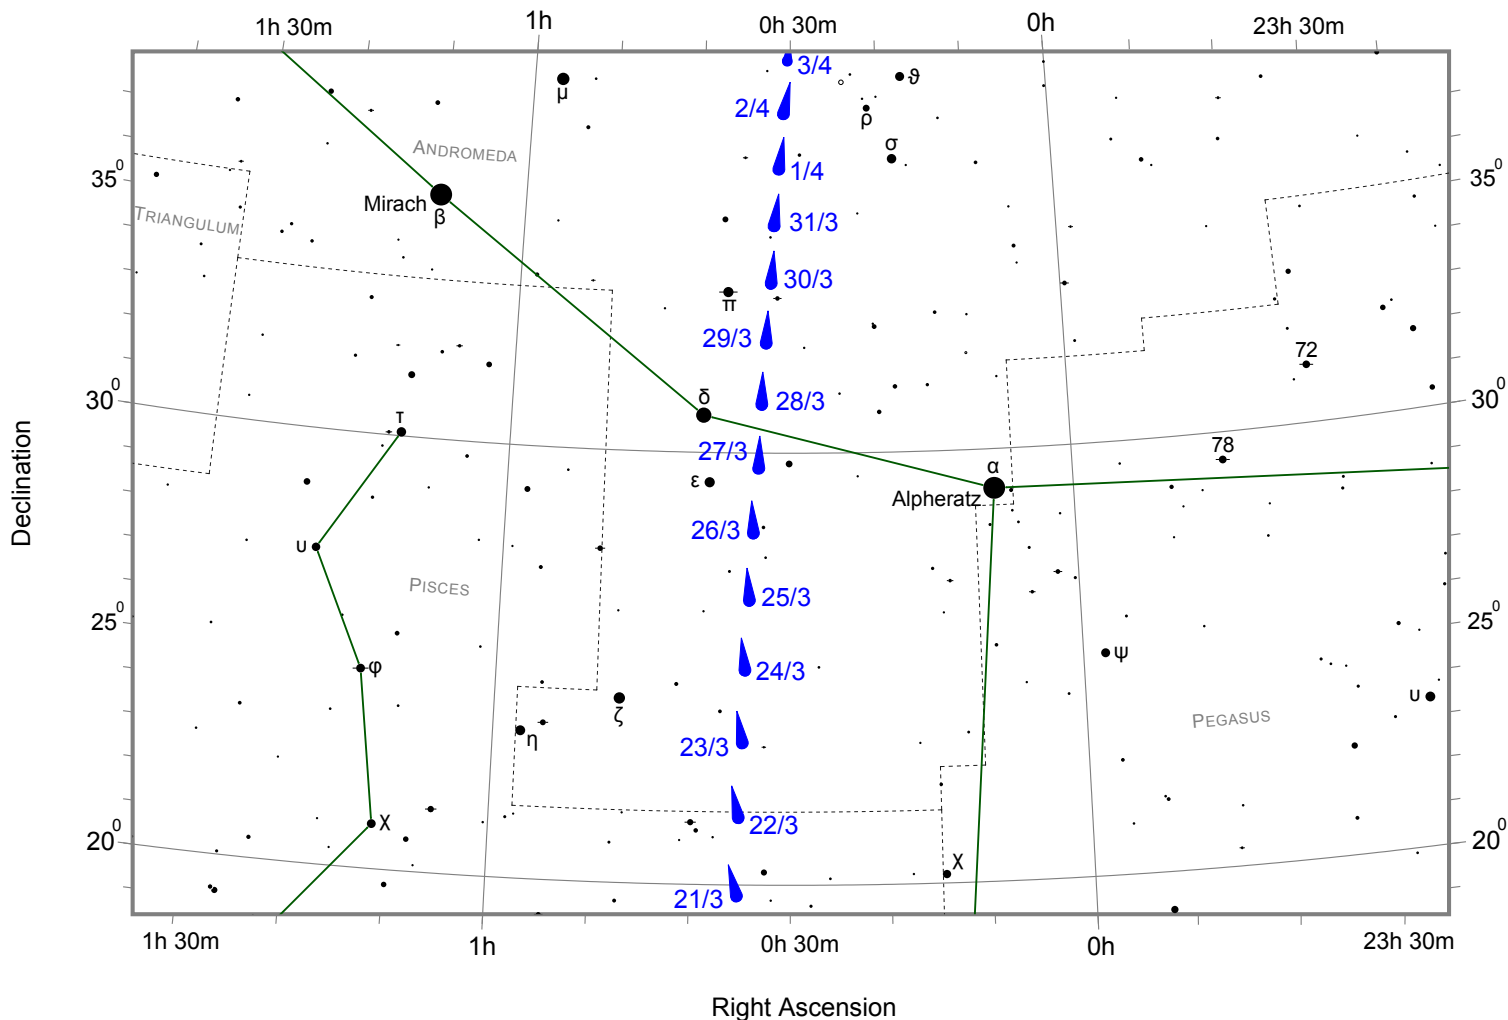

Finder Chart for Comet PanSTARRS - March 21, 2013 to April 3, 2013

Positions of PanSTARRS are shown at 0 UT