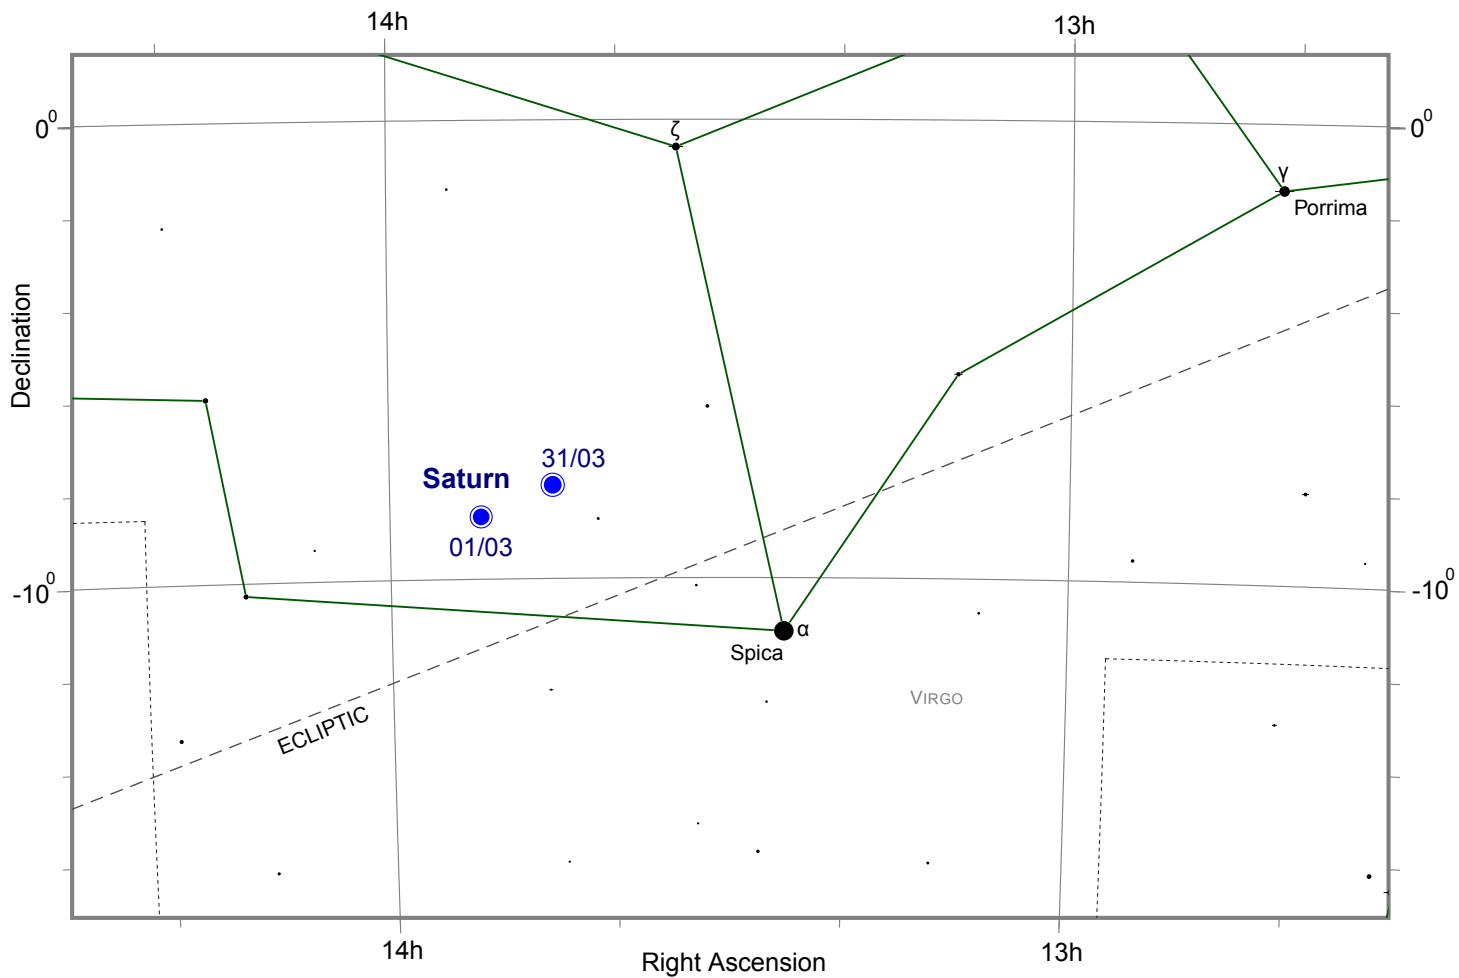

Retrograde motion of Saturn in the constellation Virgo during March 2012

Positions of Saturn are shown at 00:00 UT