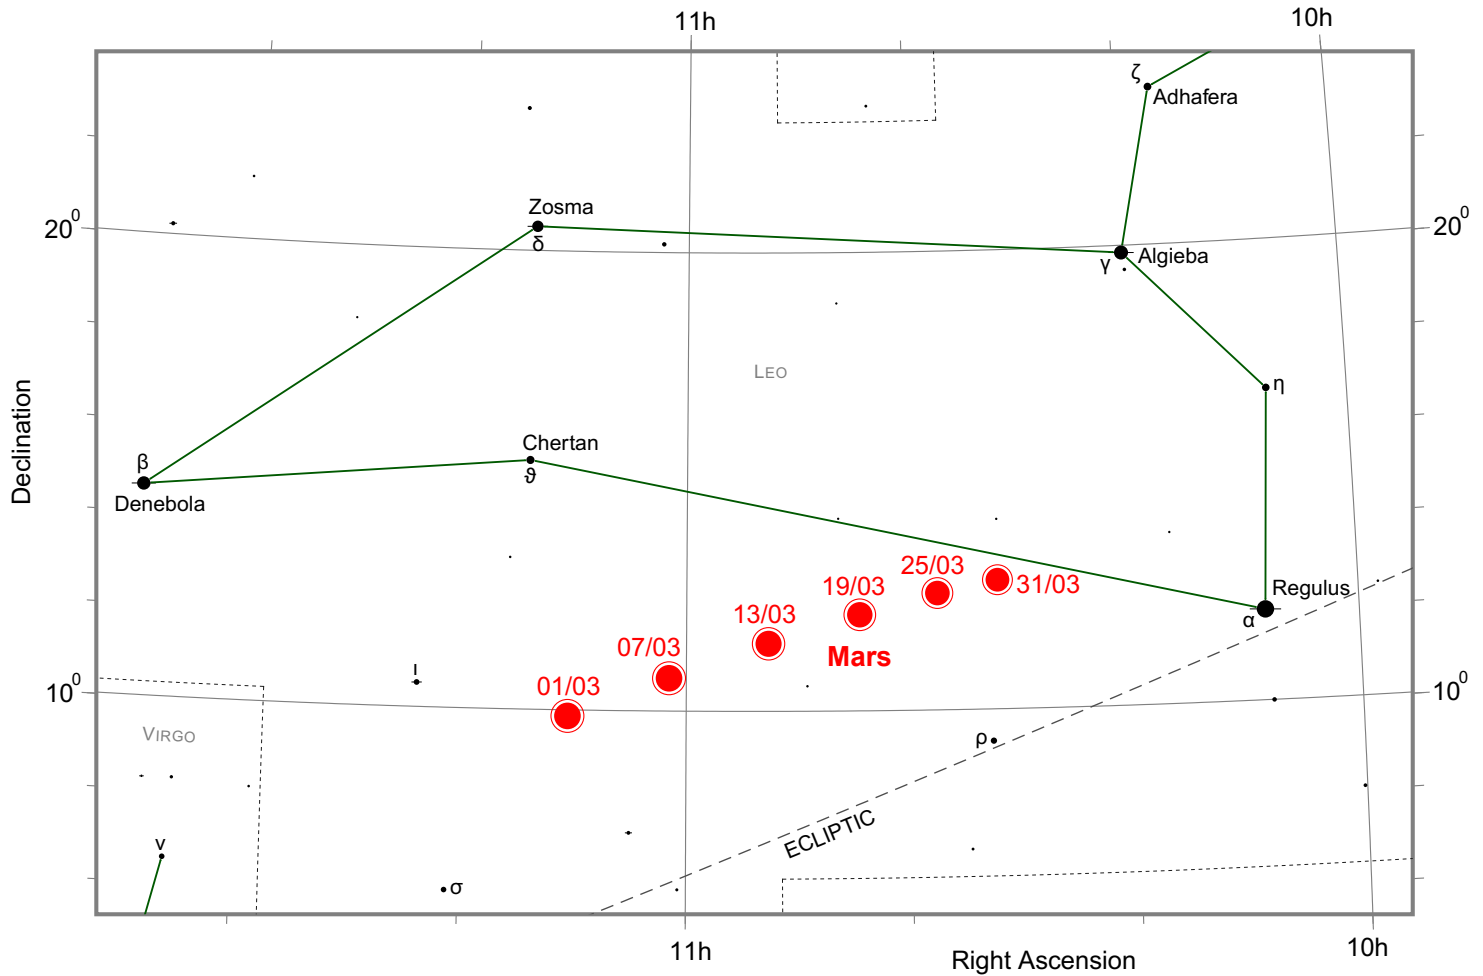

Retrograde motion of Mars in the constellation Leo during March 2012

Positions of Mars are shown at 00:00 UT