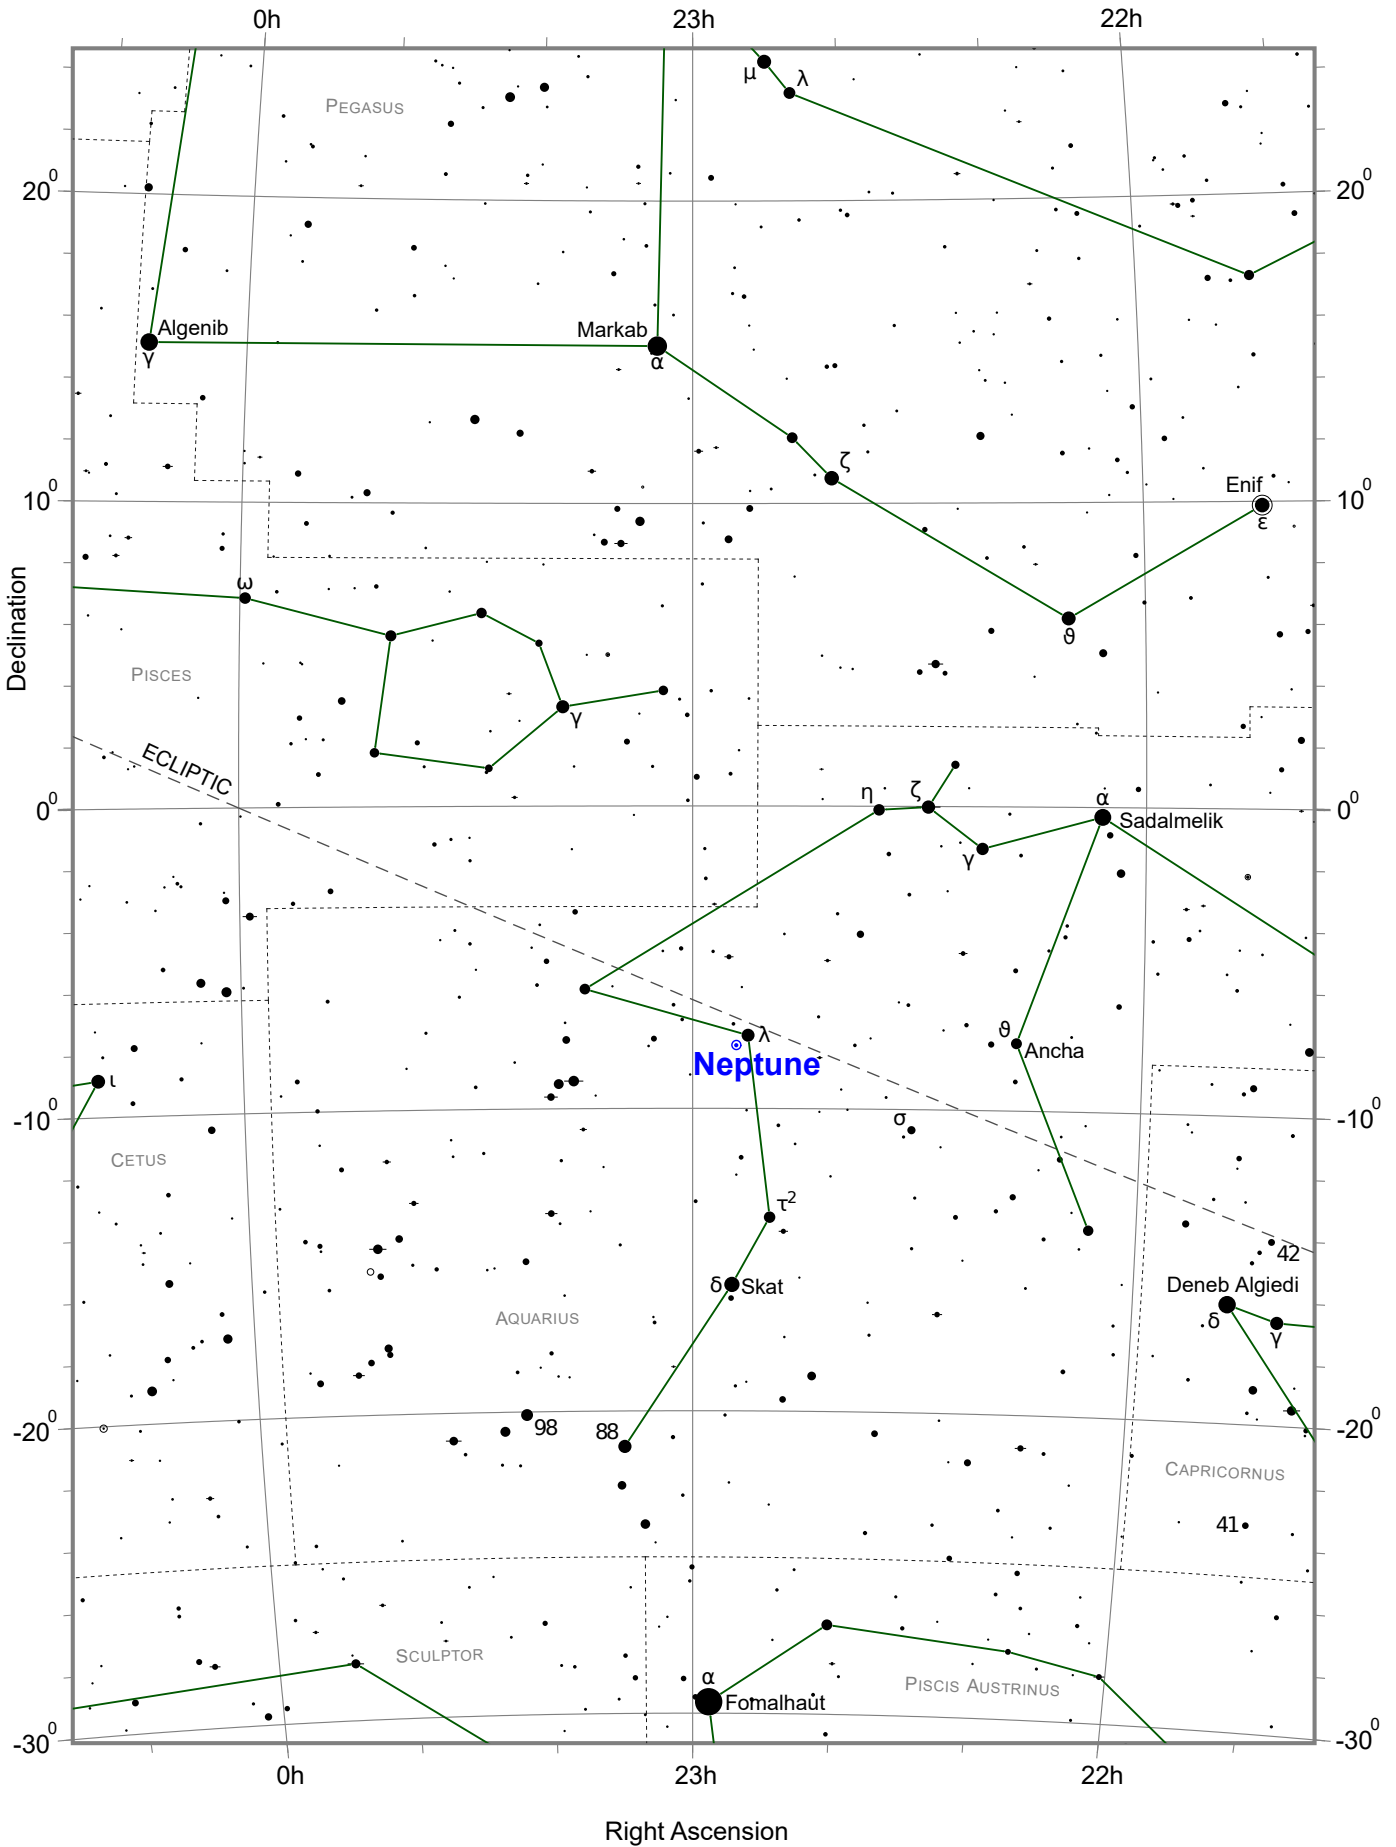

# Neptune Finder Chart for June 2016

0 1 2 3 4 5 6 7  
 Star magnitudes      Double star      Variable stars