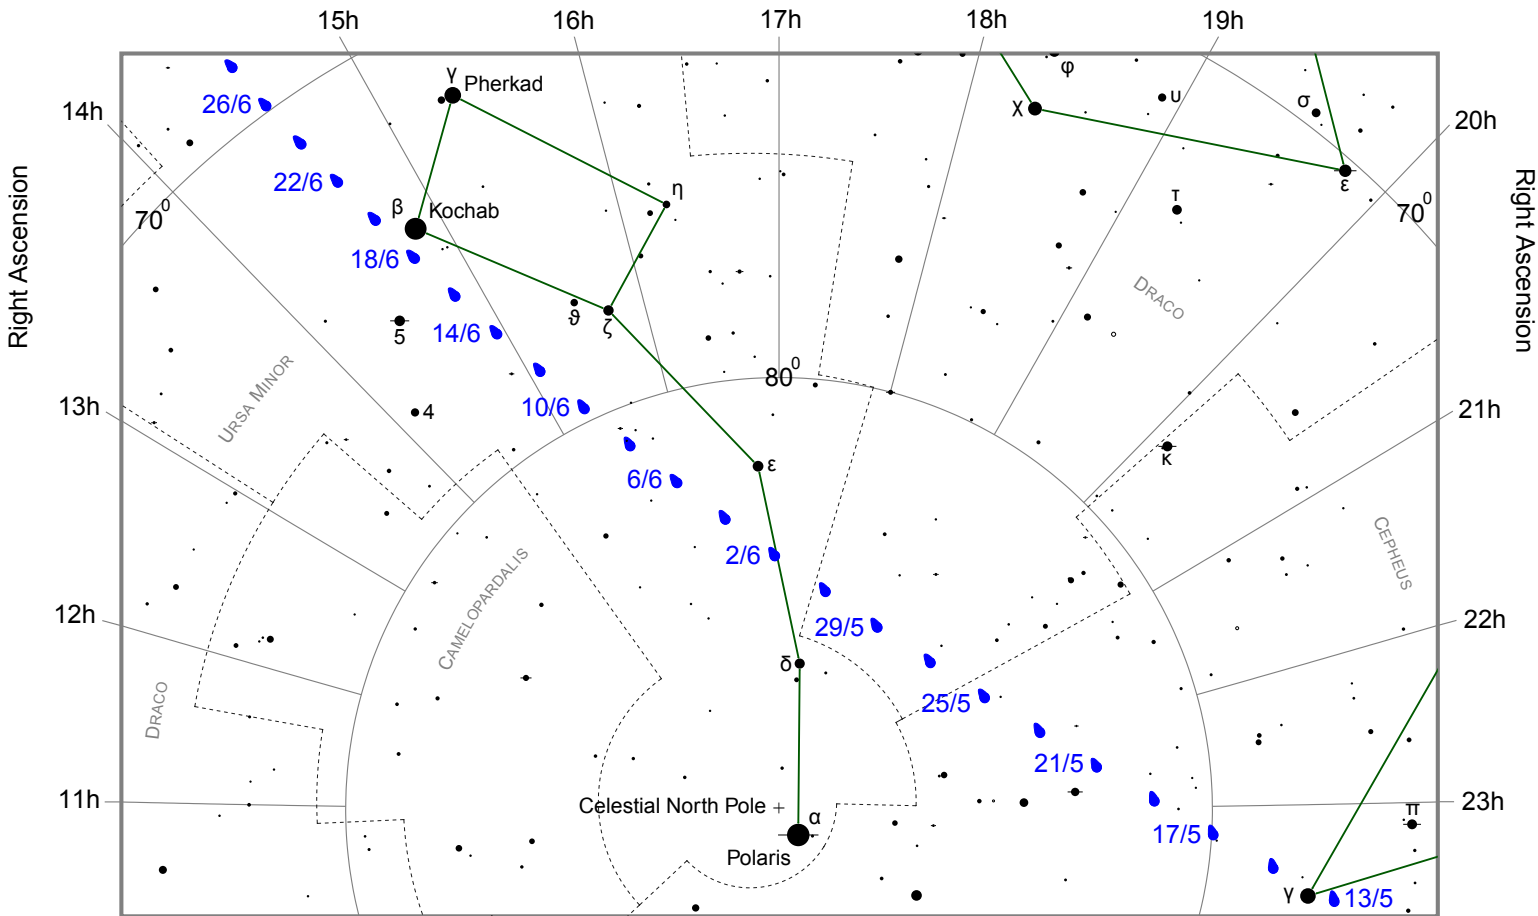

Finder Chart for Comet PanSTARRS - May 13, 2013 to June 28, 2013

Positions of PanSTARRS are shown at 0 UT