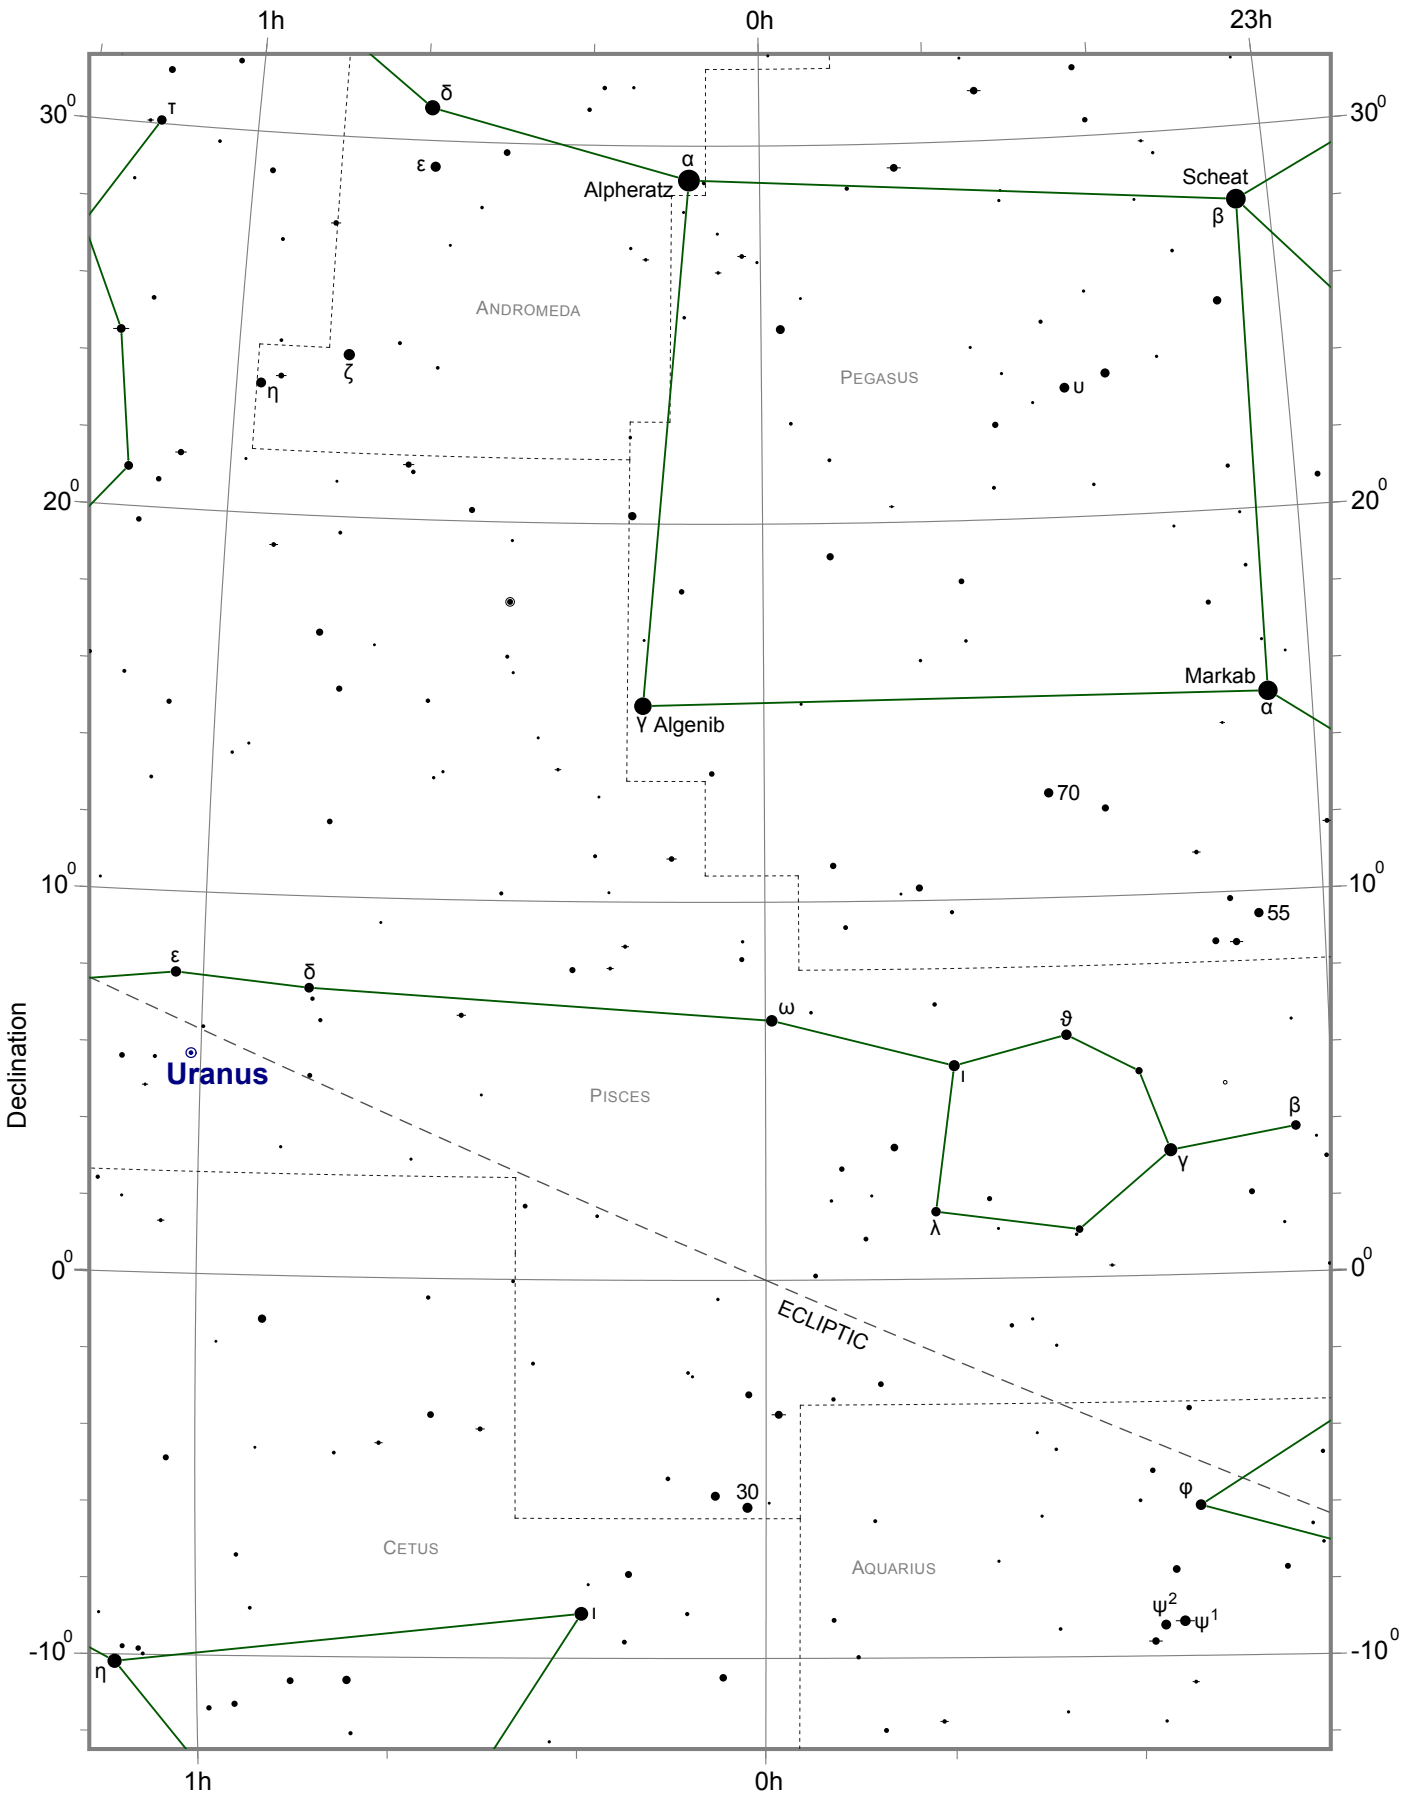

Uranus Finder Chart for July 2014

Right Ascension