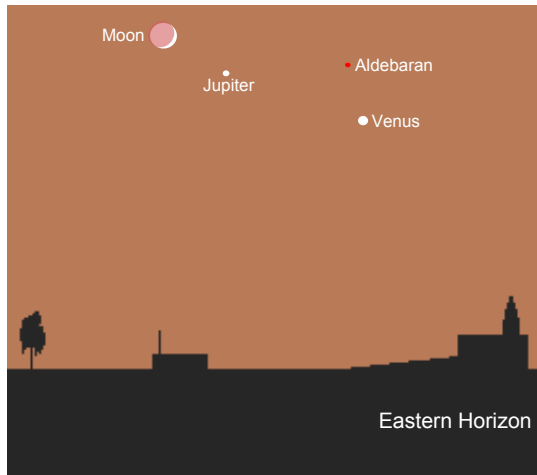

Moon, Venus, Jupiter and Aldebaran as seen on July 15th 2012

**View from London, England (51.5N)
1.5 hours before sunrise**

**View from Sydney, Australia (35S)
2 hours before sunrise**