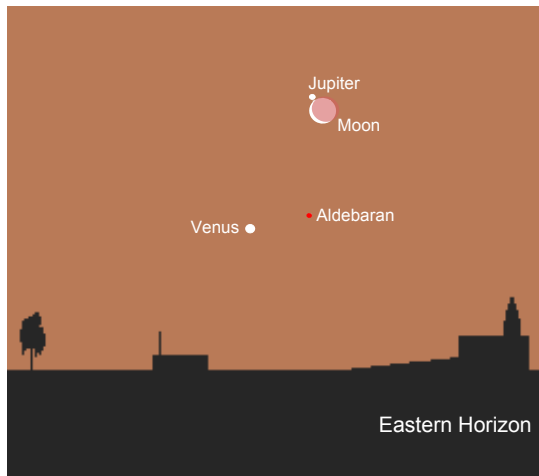

Moon, Venus, Jupiter and Aldebaran as seen on July 15th 2012

**View from London, England (51.5N)
1.5 hours before sunrise**

**View from Sydney, Australia (35S)
2 hours before sunrise**