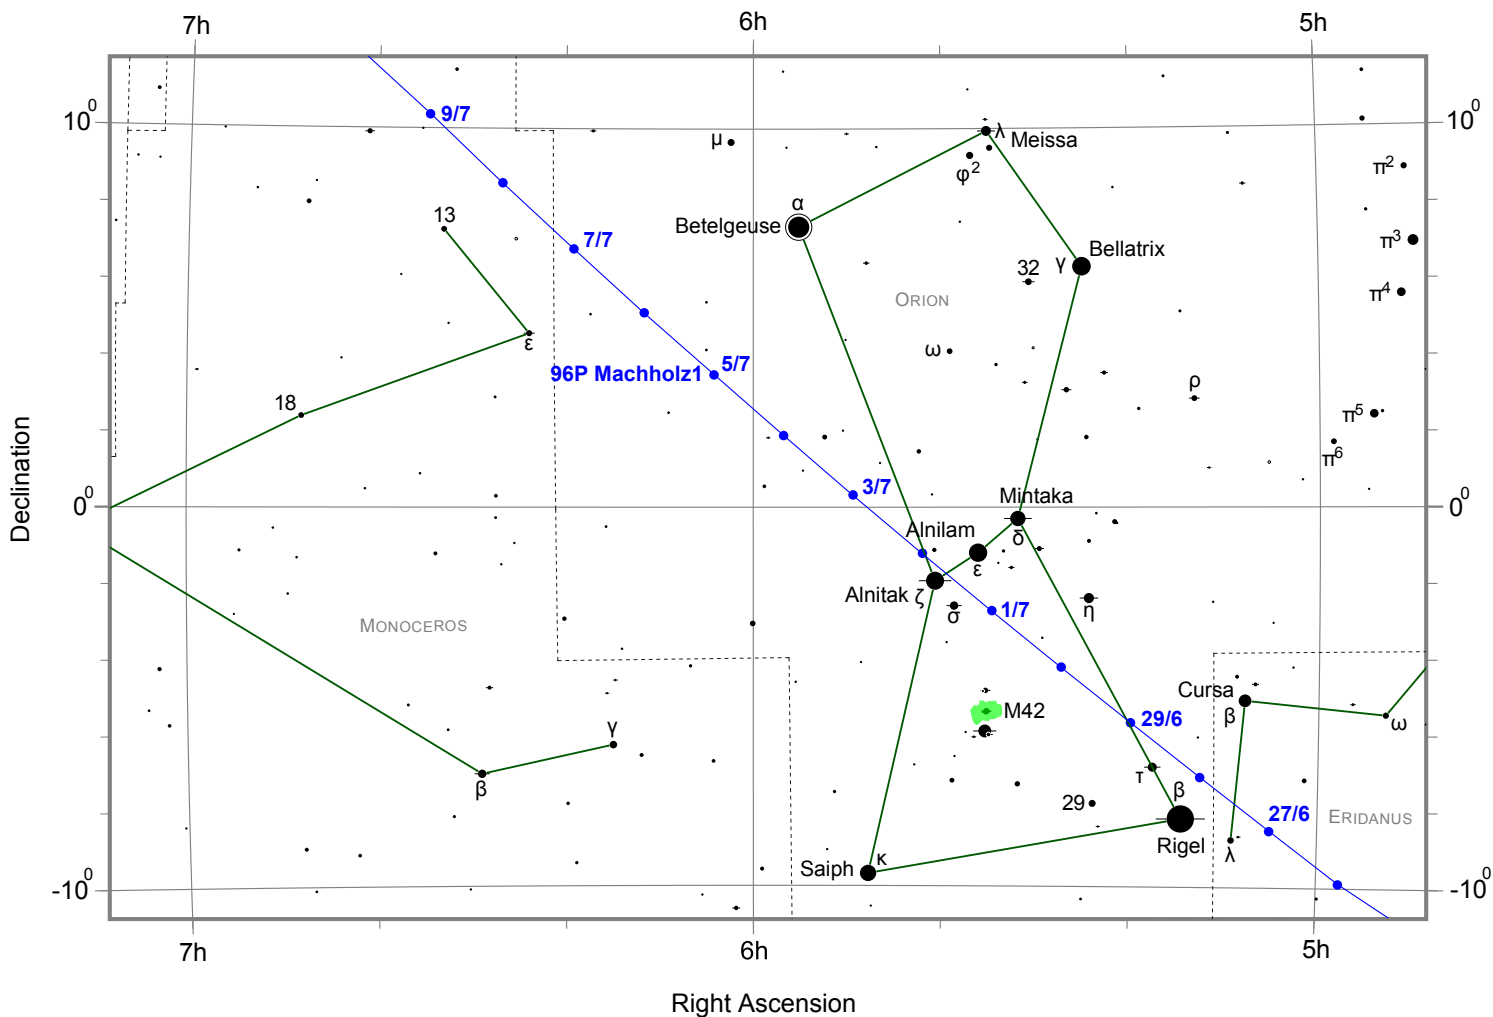

# Finder Chart for Comet 96P/Machholz 1 from June 26 to July 9, 2012

## Estimated Magnitude of 96P/Machholz 1

|                    |                  |                  |
|--------------------|------------------|------------------|
| June 27: mag. 10.2 | July 3: mag. 8.7 | July 9: mag. 6.2 |
| June 29: mag. 9.8  | July 5: mag. 8.1 |                  |
| July 1: mag. 9.3   | July 7: mag. 7.3 |                  |

Comet positions are shown at 00:00UT