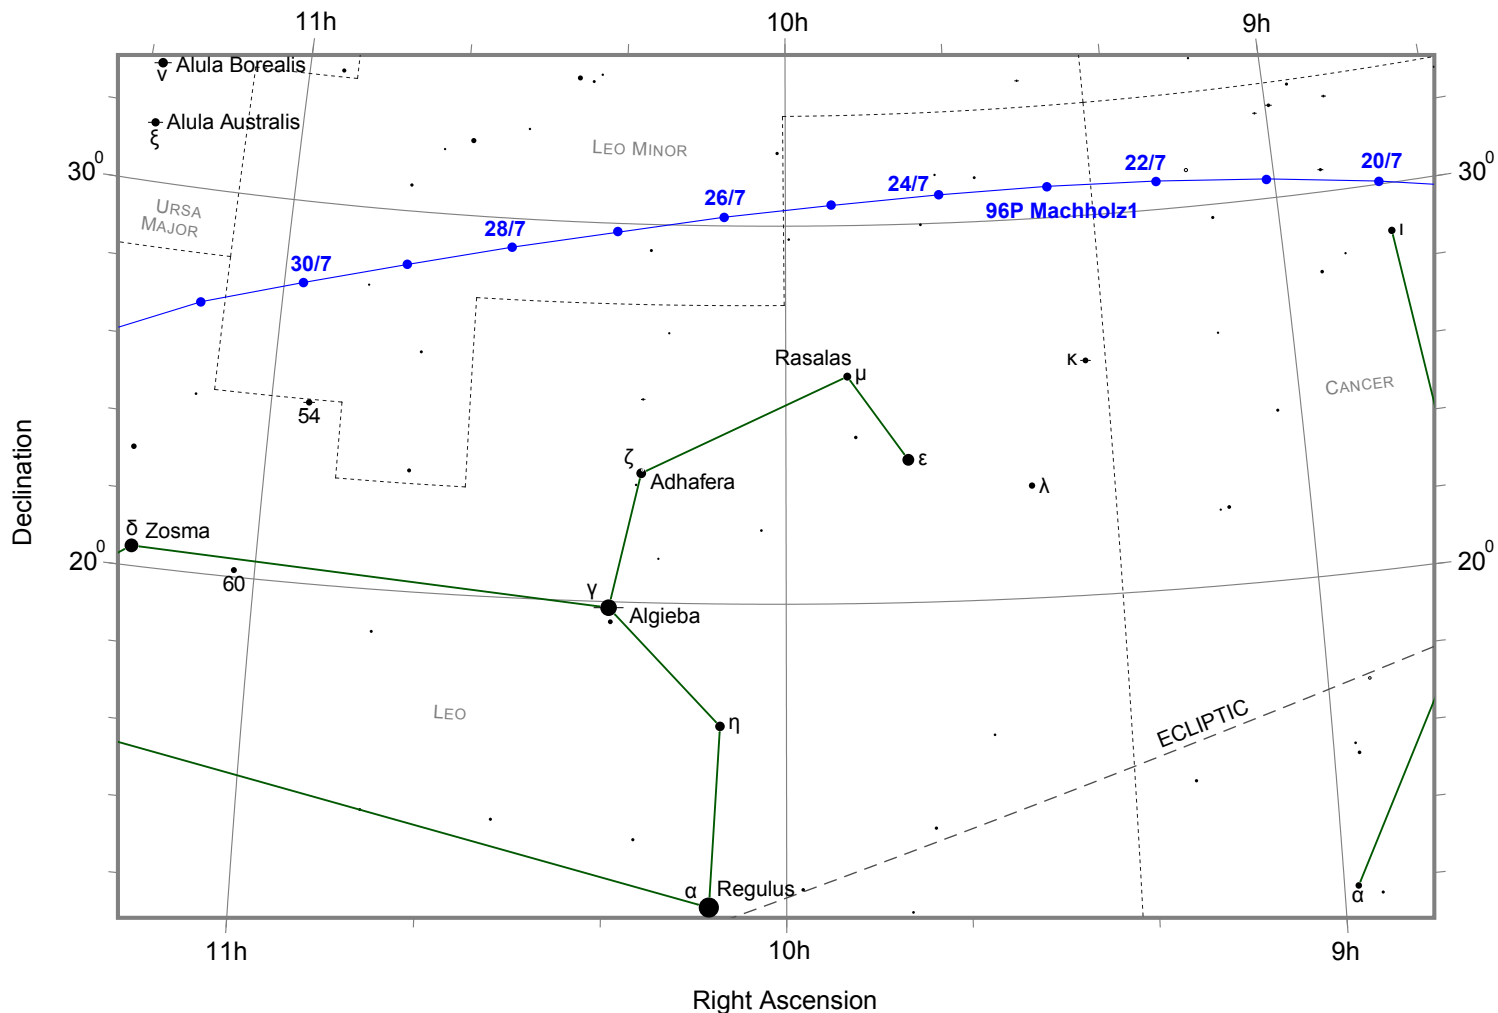

Finder Chart for Comet 96P/Machholz 1 from July 20 to July 31, 2012

Estimated Magnitude of 96P/Machholz 1

| | |
|-------------------|-------------------|
| July 20: mag. 5.8 | July 26: mag. 8.4 |
| July 22: mag. 6.9 | July 28: mag. 9.0 |
| July 24: mag. 7.7 | July 30: mag. 9.5 |

Comet positions are shown at 00:00UT