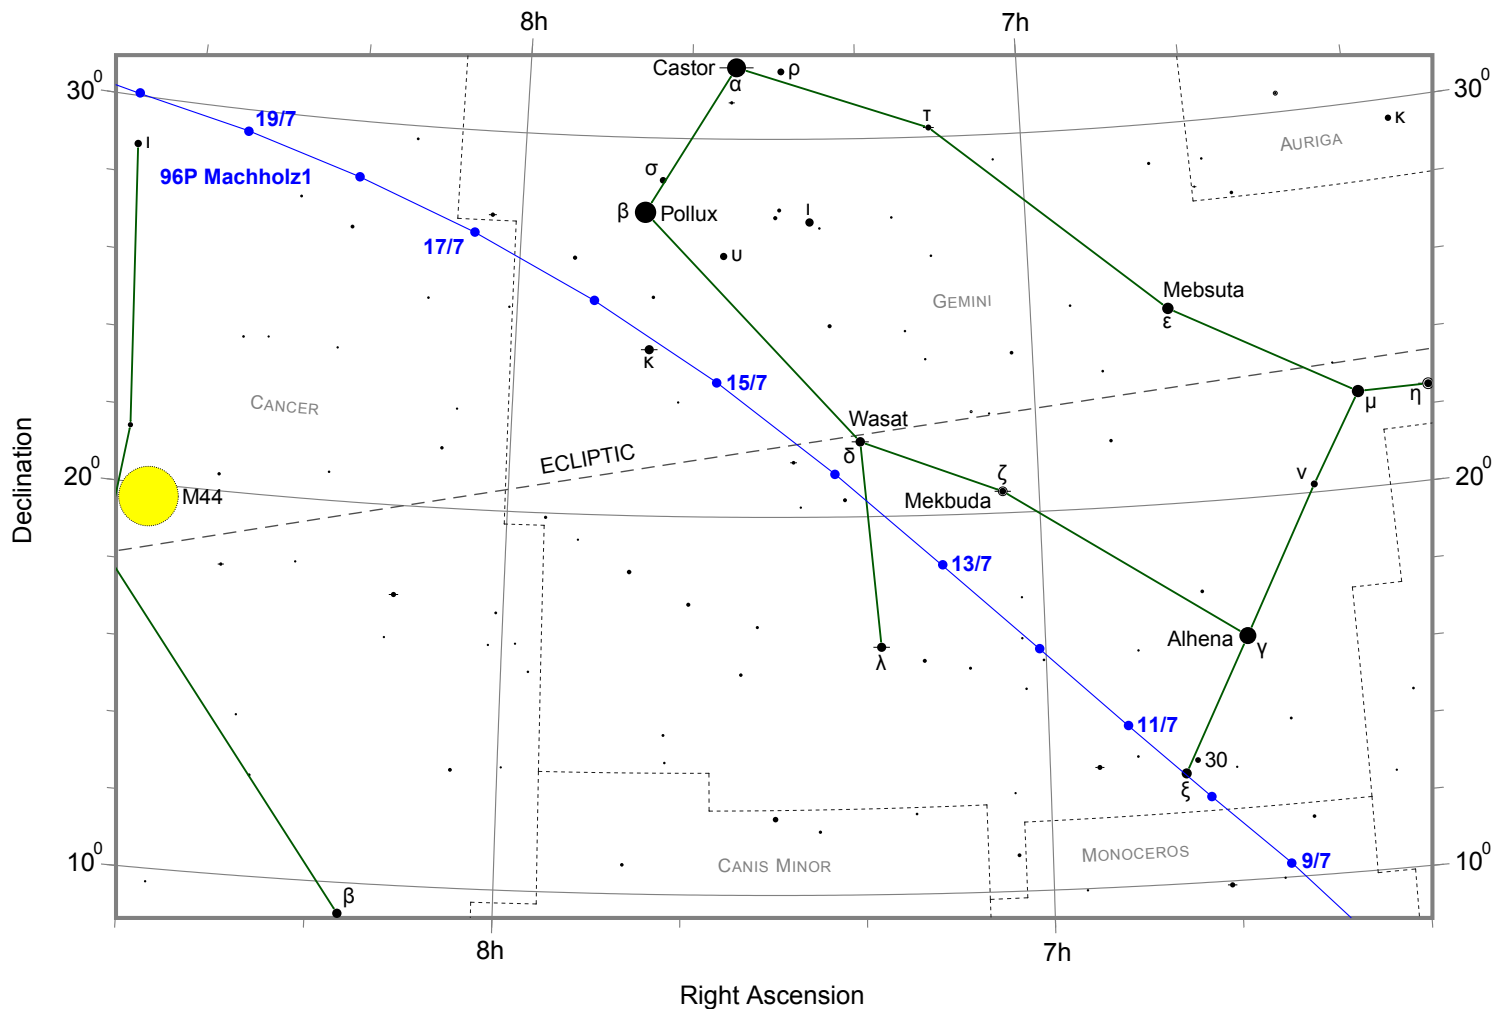

# Finder Chart for Comet 96P/Machholz 1 from July 9 to July 20, 2012

## Estimated Magnitude of 96P/Machholz 1

July 9: mag. 6.2	July 15: mag. 2.2
July 11: mag. 4.9	July 17: mag. 3.5
July 13: mag. 3.2	July 19: mag. 5.1

Comet positions are shown at 00:00UT