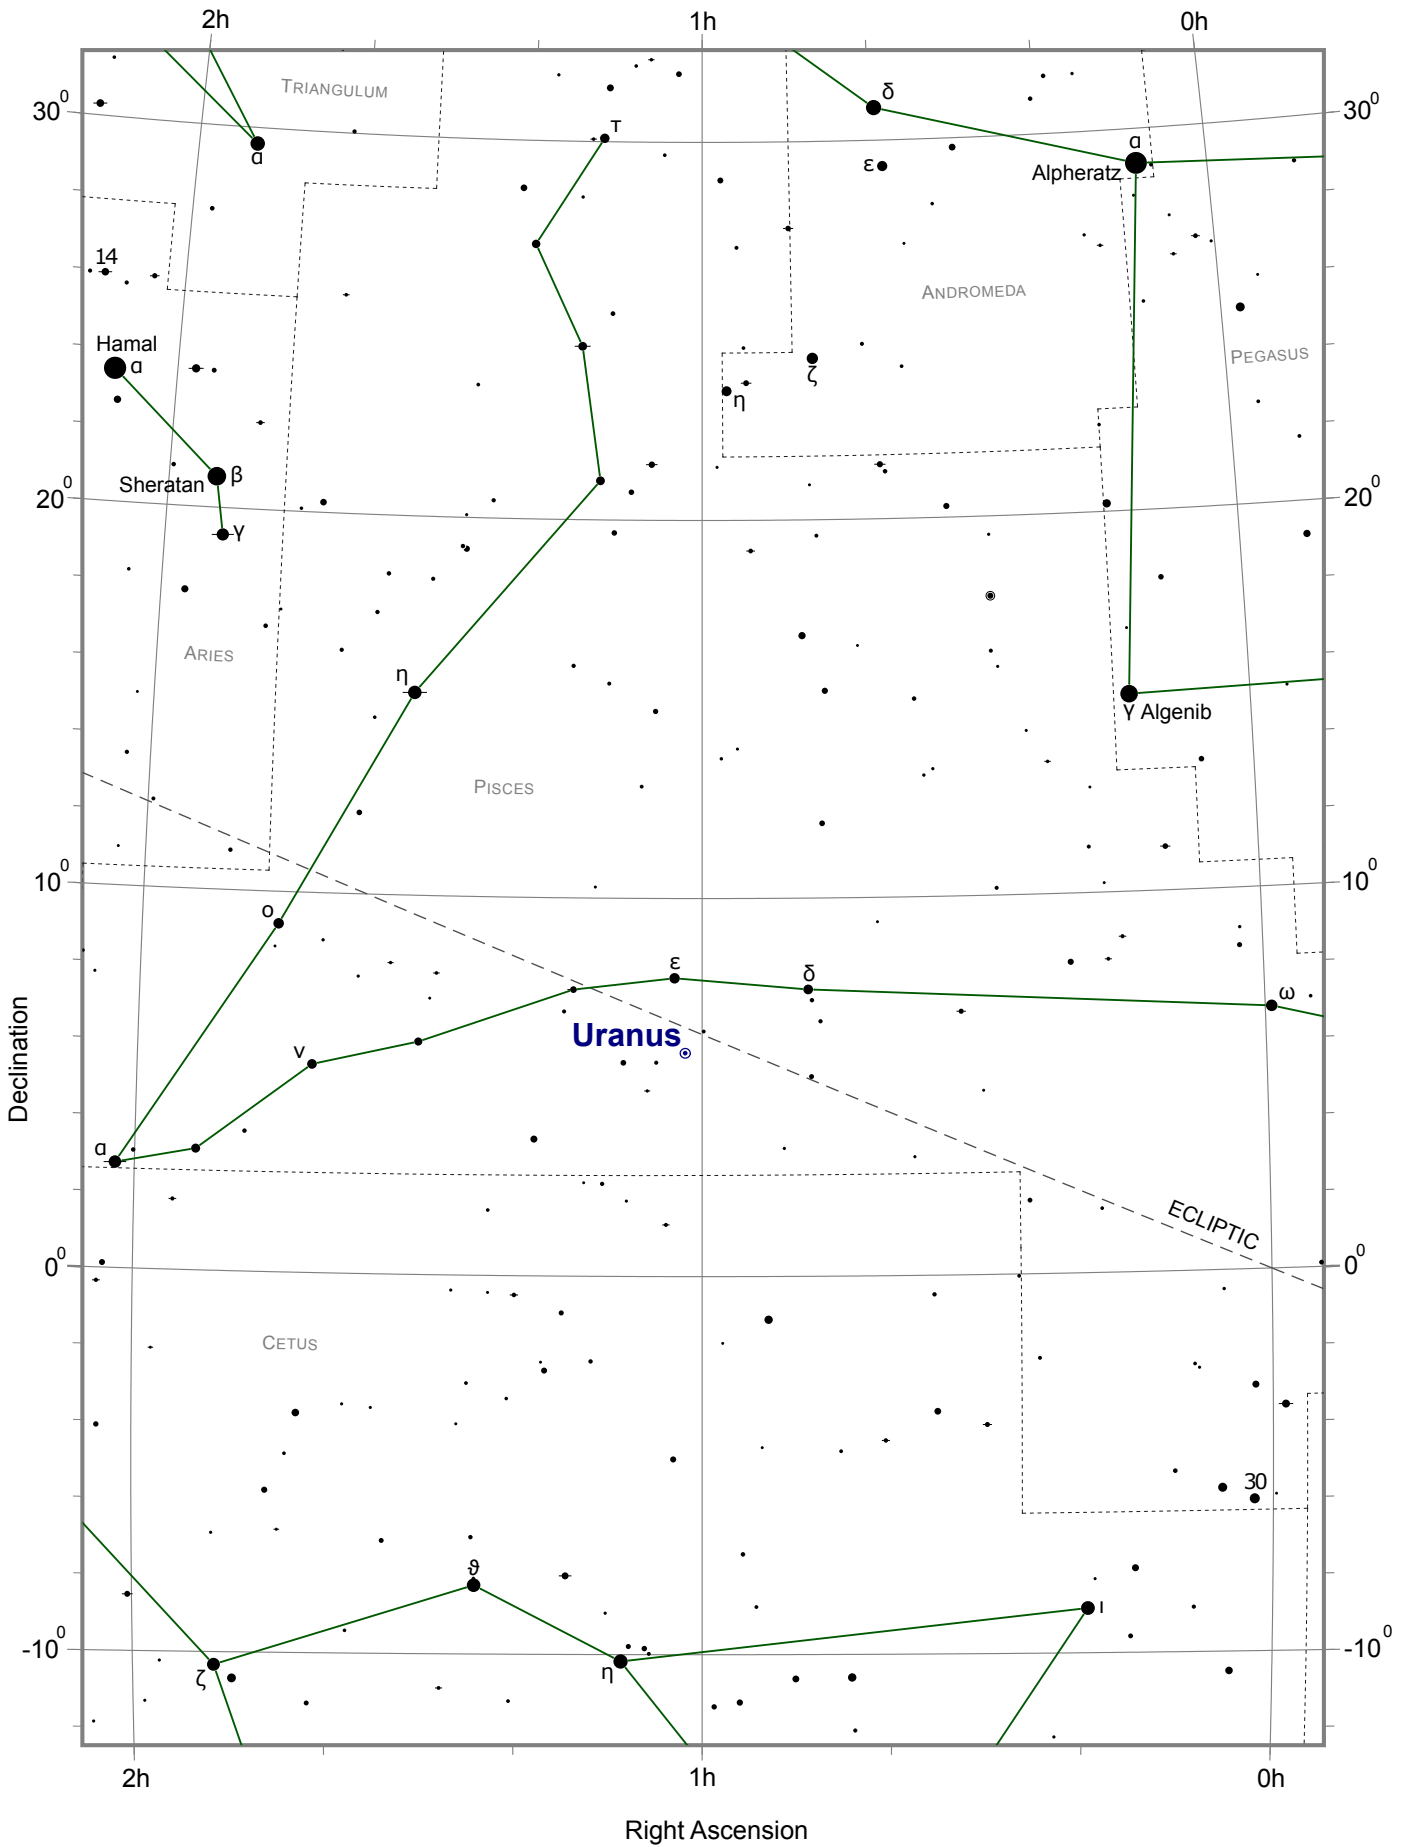

# Uranus Finder Chart for January 2016

- |                 |   |   |   |   |   |   |   |             |                |
|-----------------|---|---|---|---|---|---|---|-------------|----------------|
| ●               | ● | ● | ● | ● | ● | ● | ● | ○           | ○              |
| 1               | 2 | 3 | 4 | 5 | 6 |   |   | Double star | Variable stars |
| Star magnitudes |   |   |   |   |   |   |   |             |                |