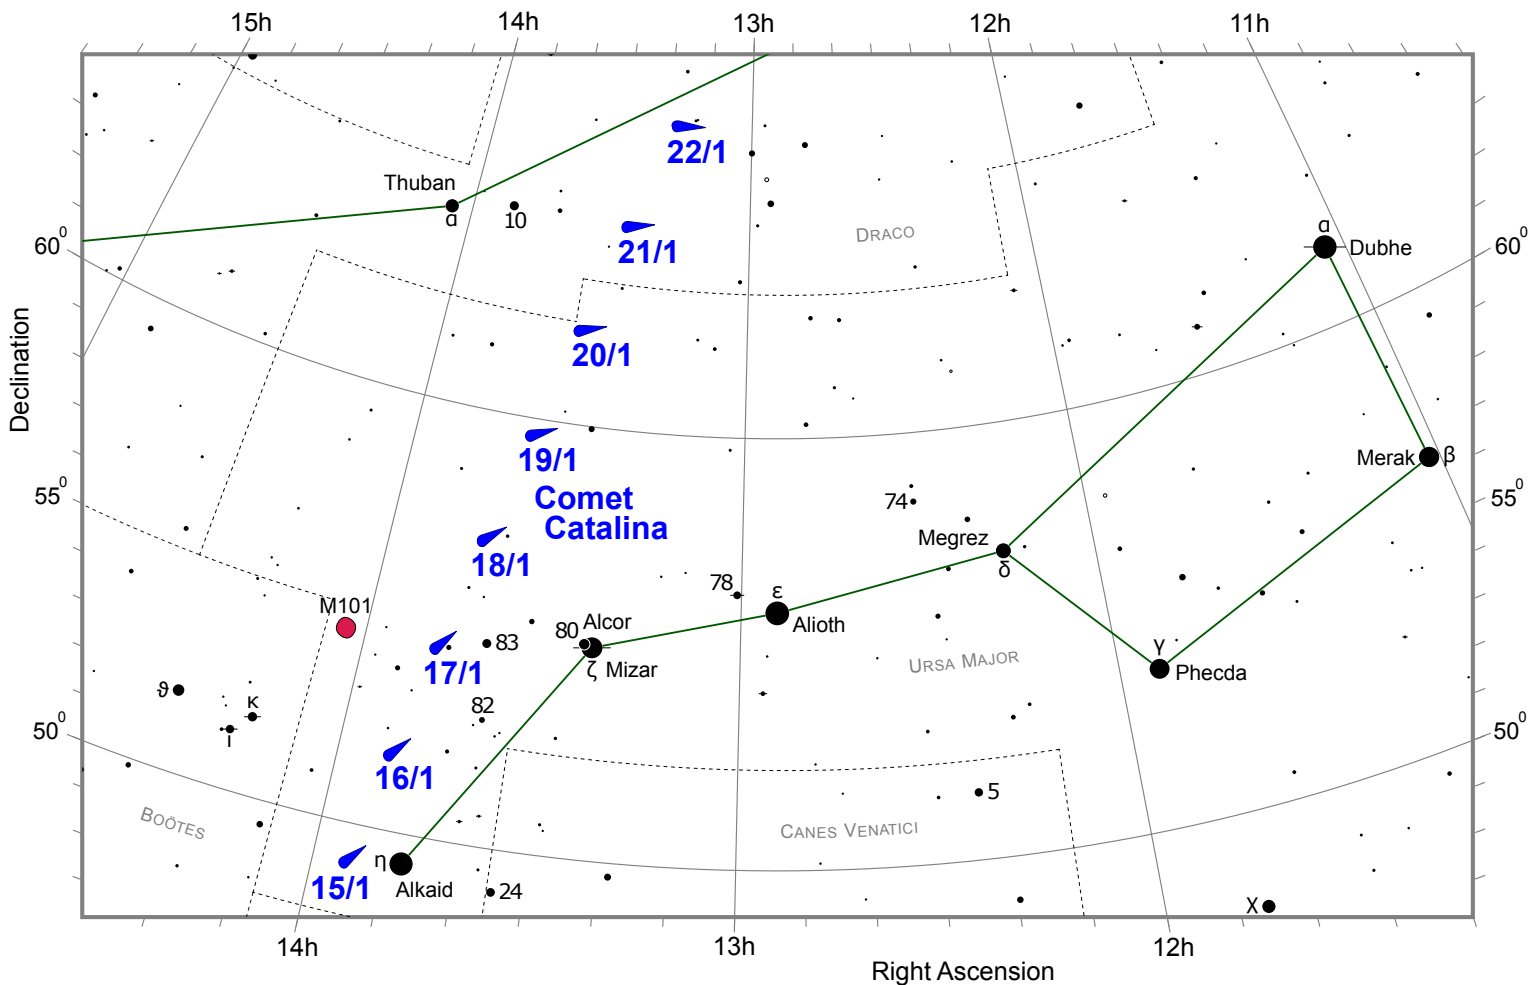

Finder Chart for Comet Catalina from January 15th to January 22nd, 2016

Comet positions are shown at 0 UT