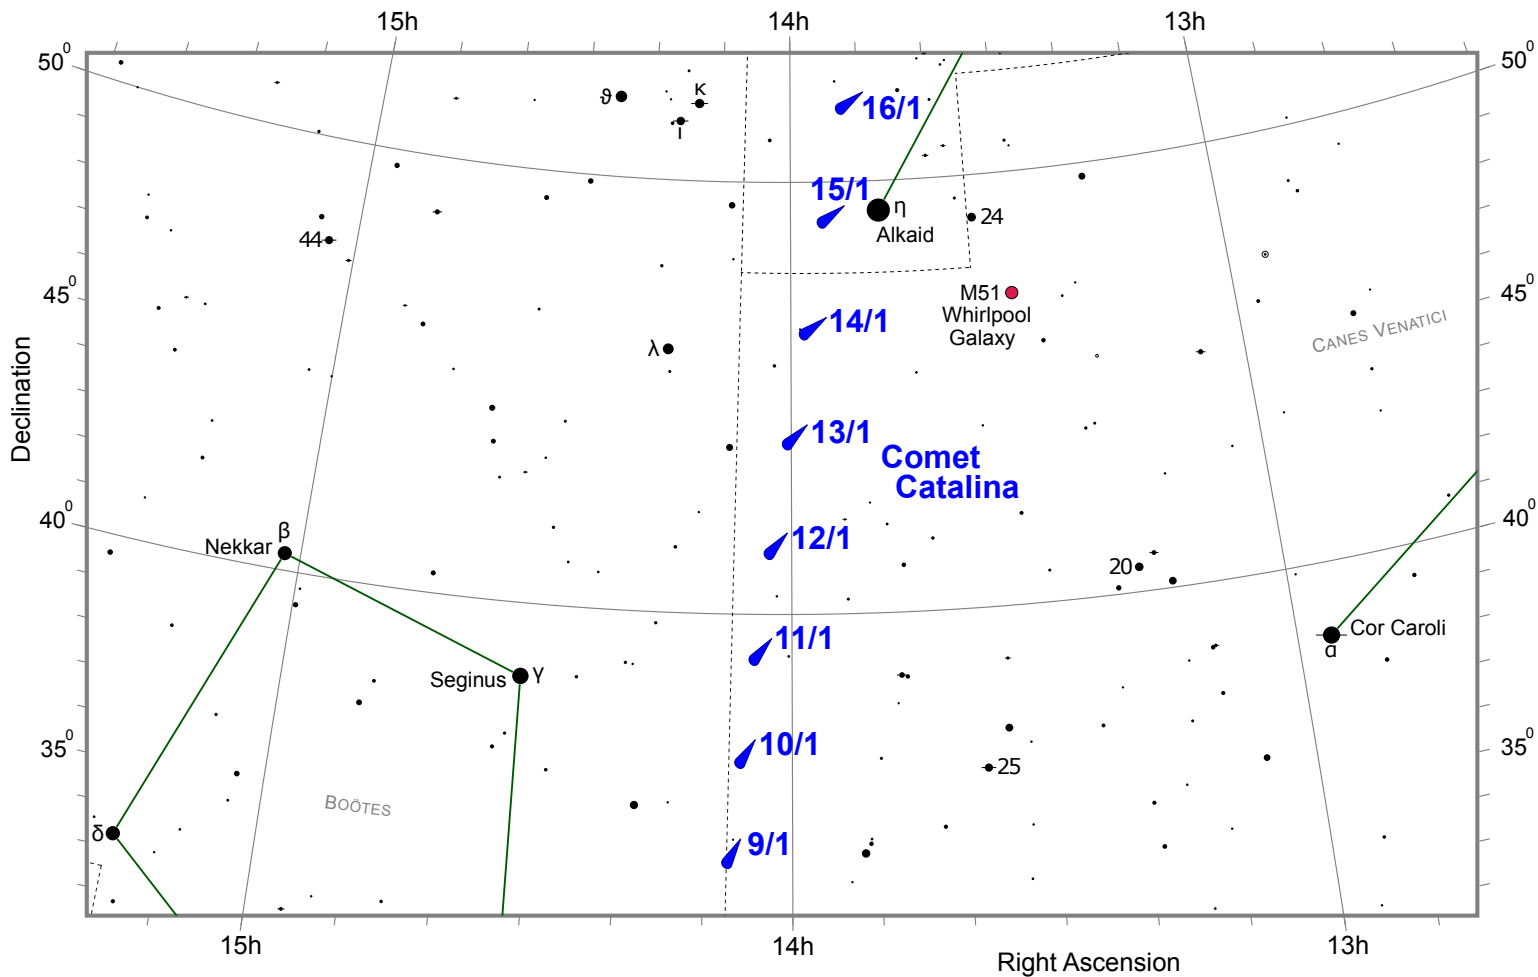

# Finder Chart for Comet Catalina from January 9th to January 16th, 2016

Comet positions are shown at 0 UT