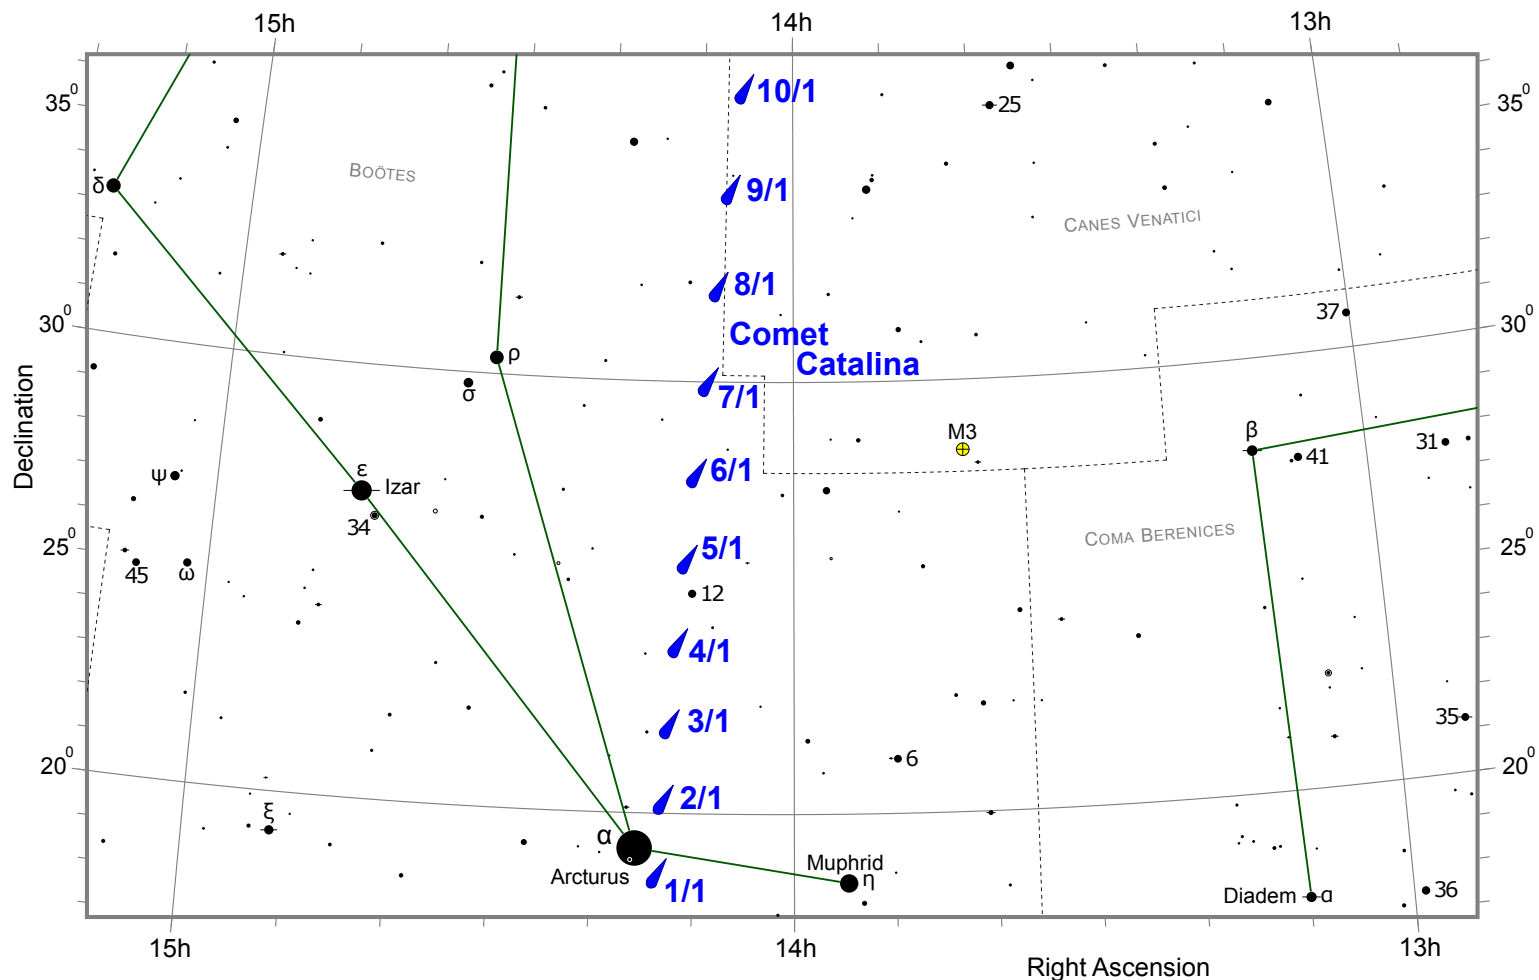

Finder Chart for Comet Catalina from January 1st to January 10th, 2016

Comet positions are shown at 0 UT