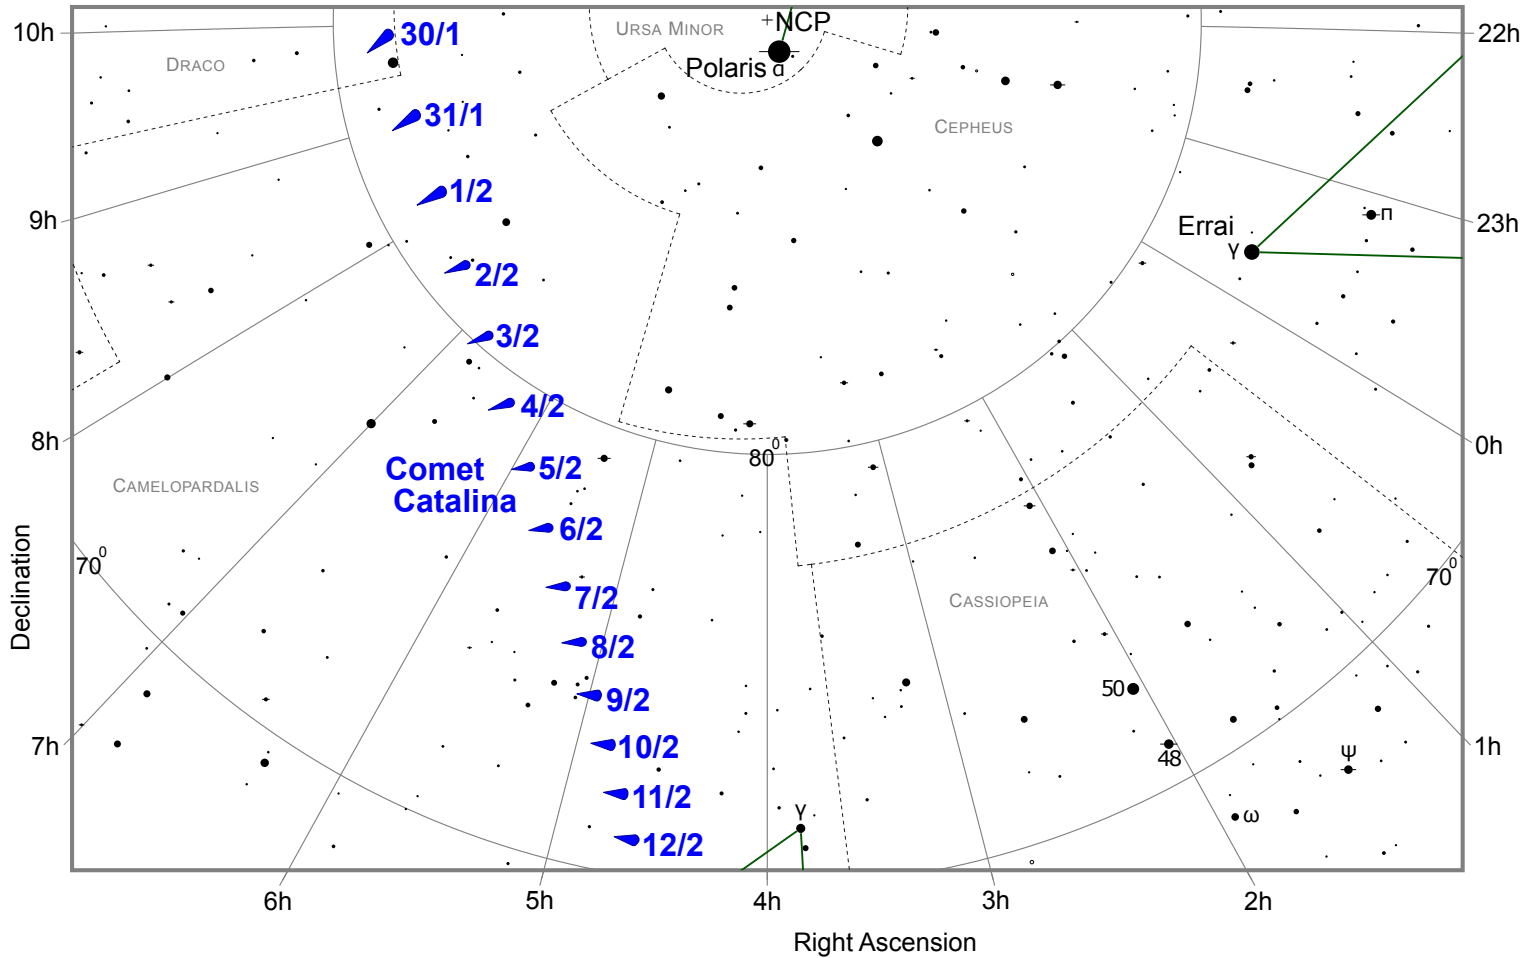

Finder Chart for Comet Catalina from January 30th to February 12th, 2016

Comet positions are shown at 0 UT