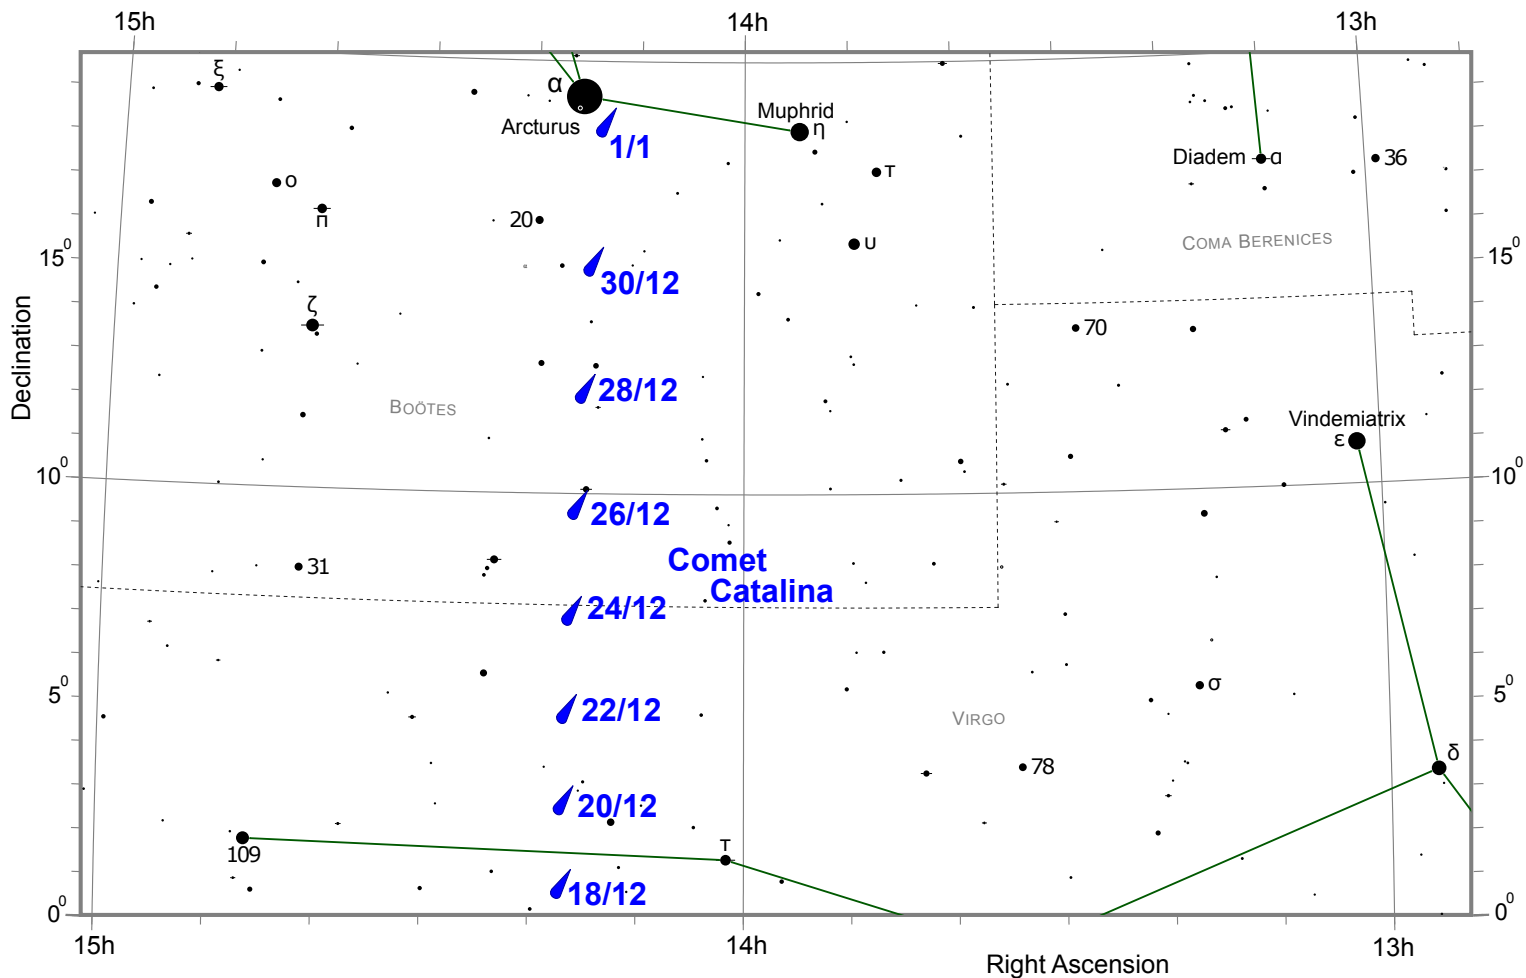

Finder Chart for Comet Catalina from December 18, 2015 to January 1, 2016

Comet positions are shown at 0 UT