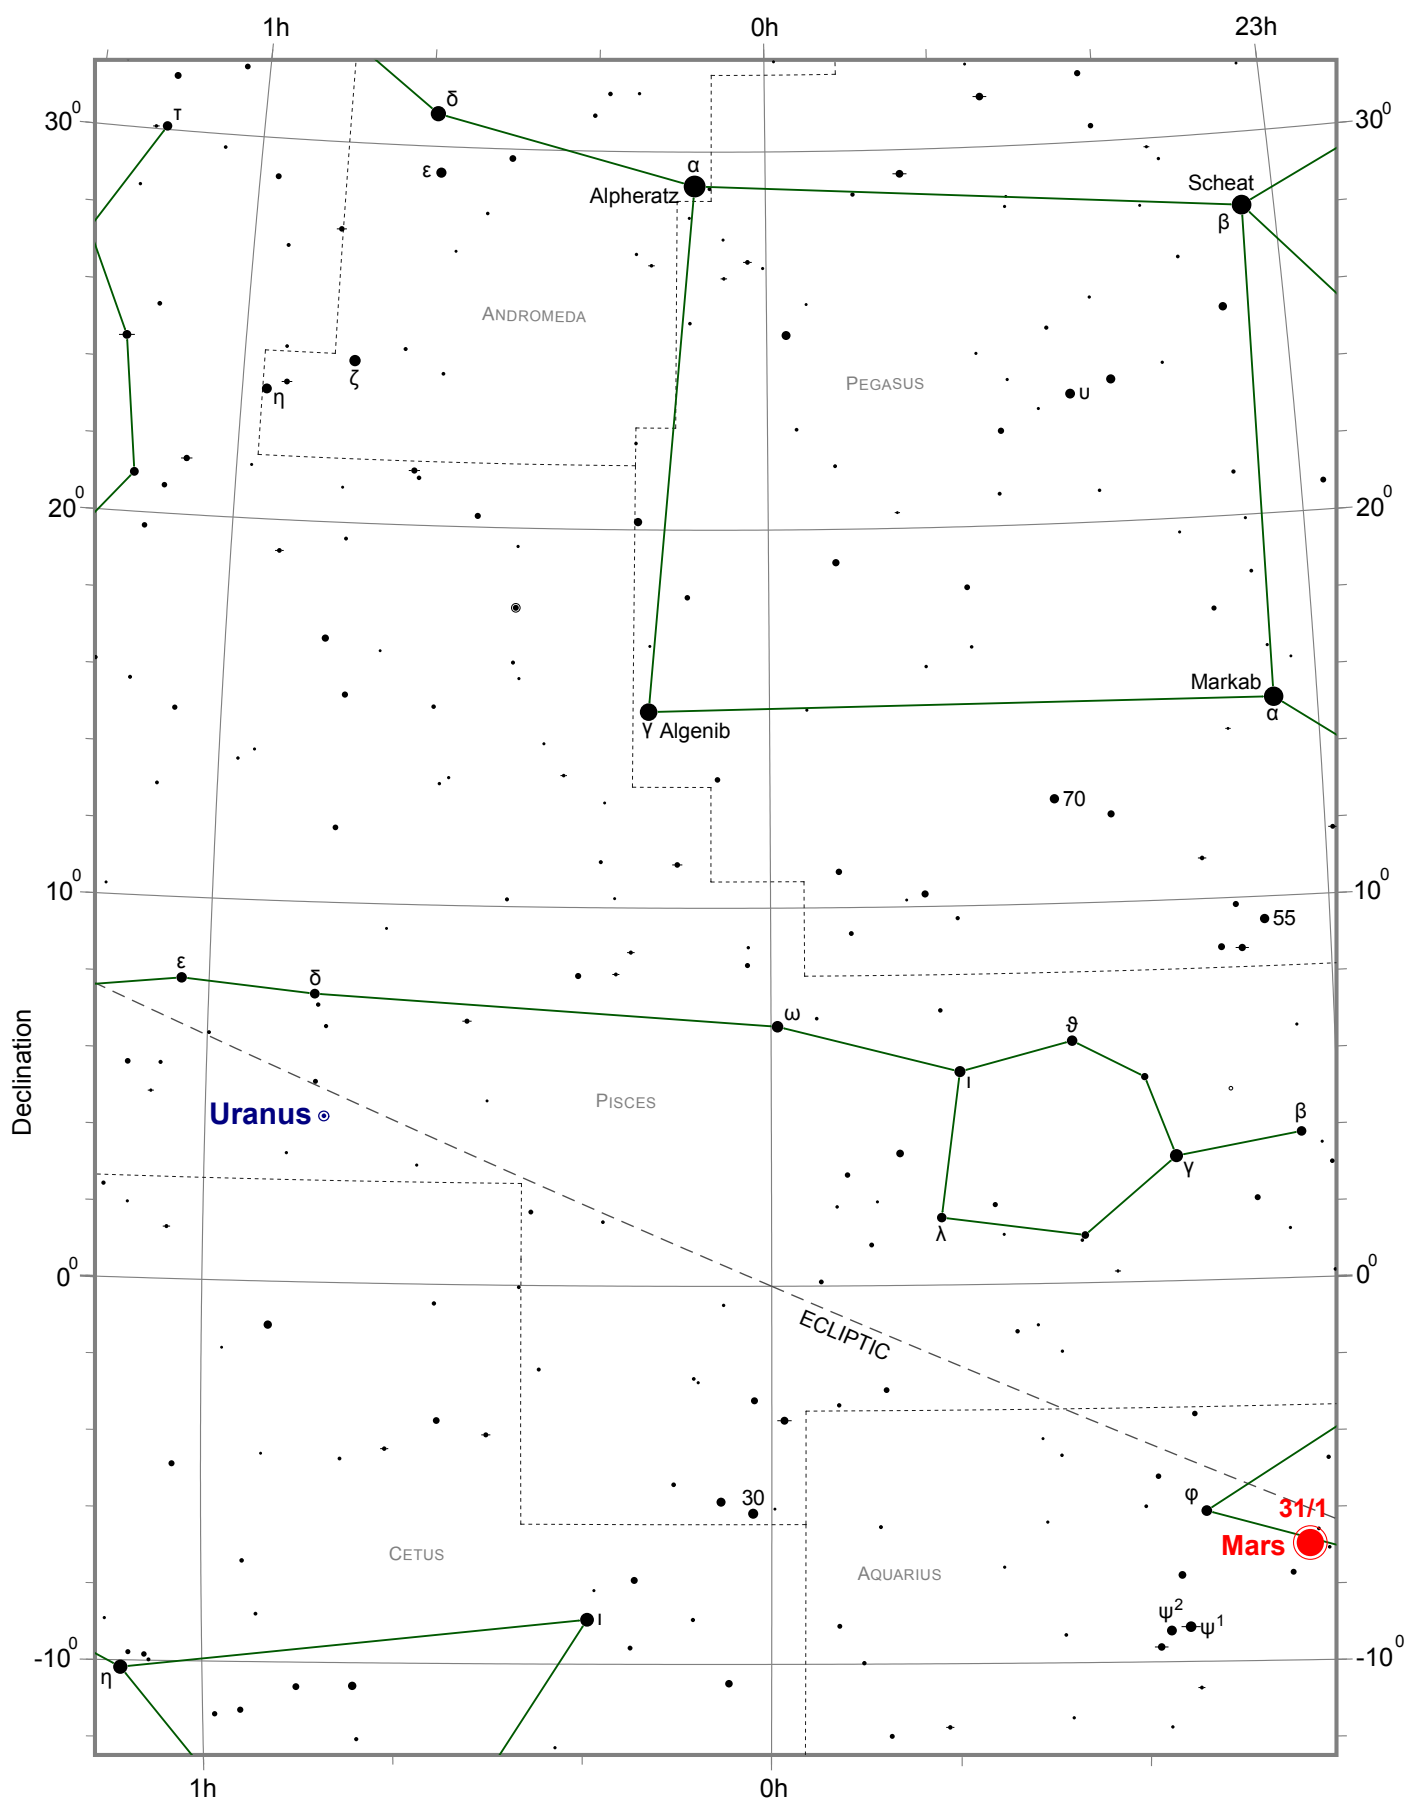

Uranus Finder Chart for January 2015

●	●	●	●	●	●	●	●	○	○
1	2	3	4	5	6			Double star	Variable stars
Star magnitudes									