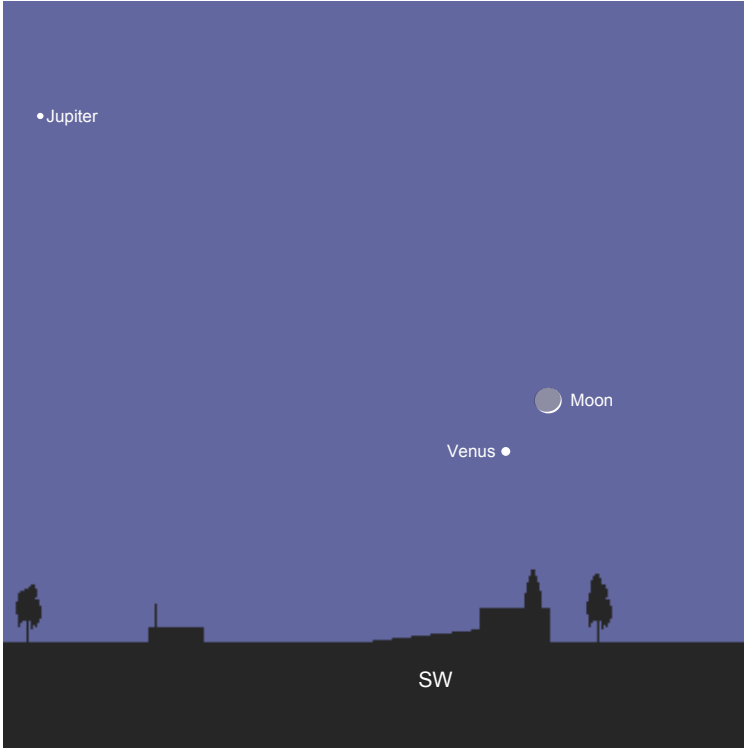

Venus, the Moon and Jupiter - 26th January 2012

Northern Hemisphere view as seen from London, England (51.5N) - 1.5 hours after sunset

Southern Hemisphere view as seen from Sydney, Australia (34S) - 1 hour after sunset