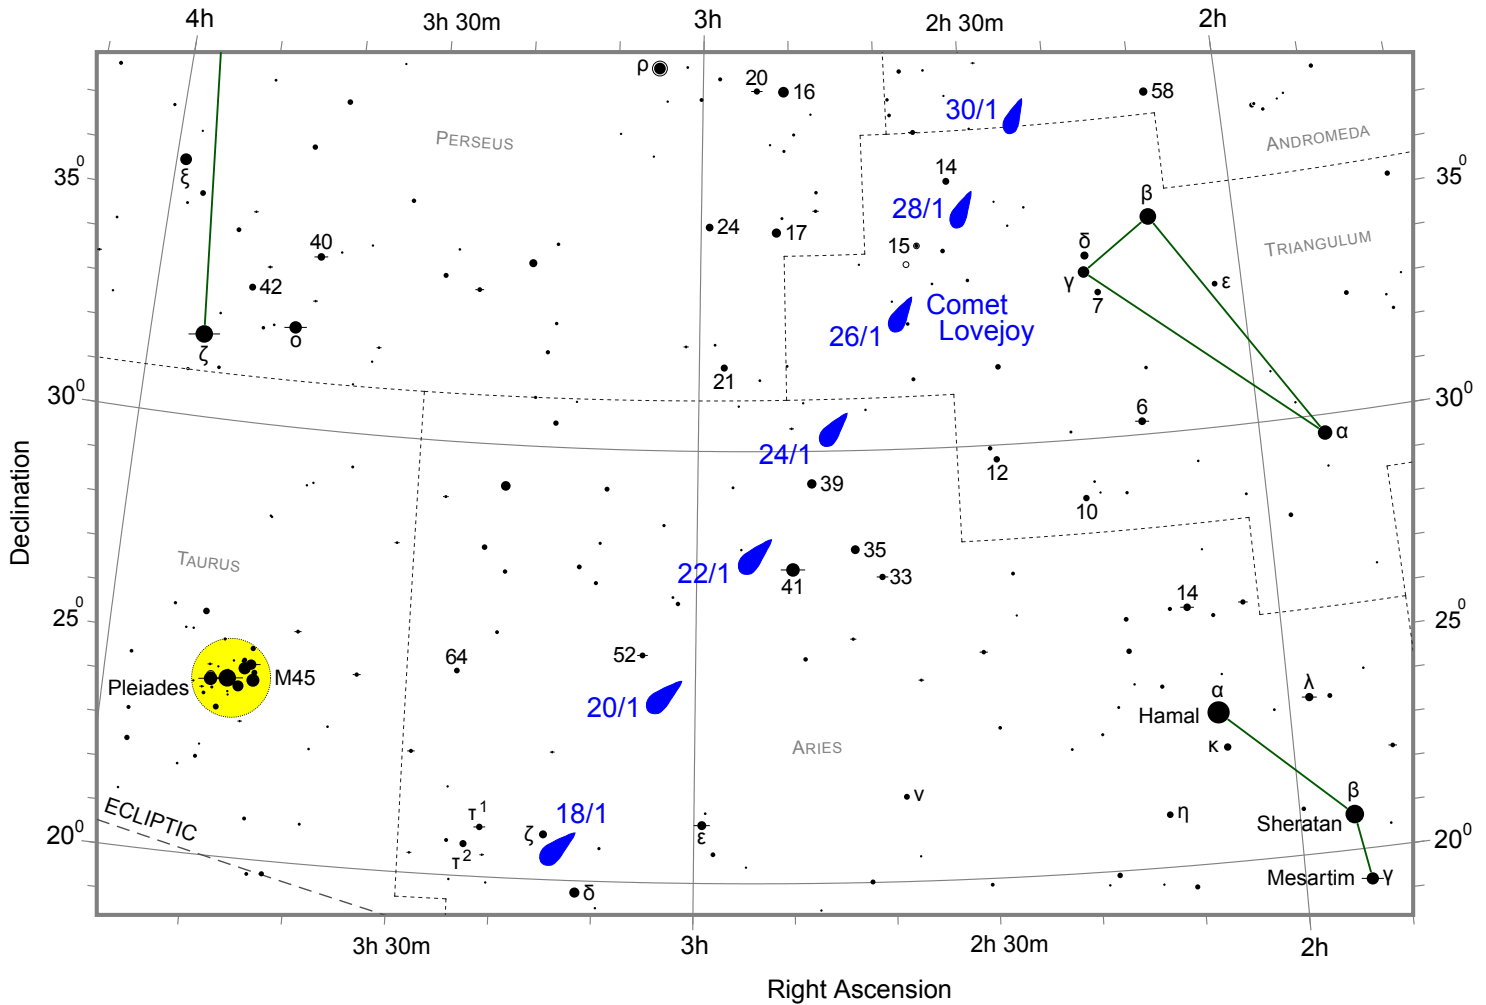

Comet Lovejoy (C/2014 Q2) finder chart from Jan 18 to Jan 30, 2015

Positions of Lovejoy are at 00 UT