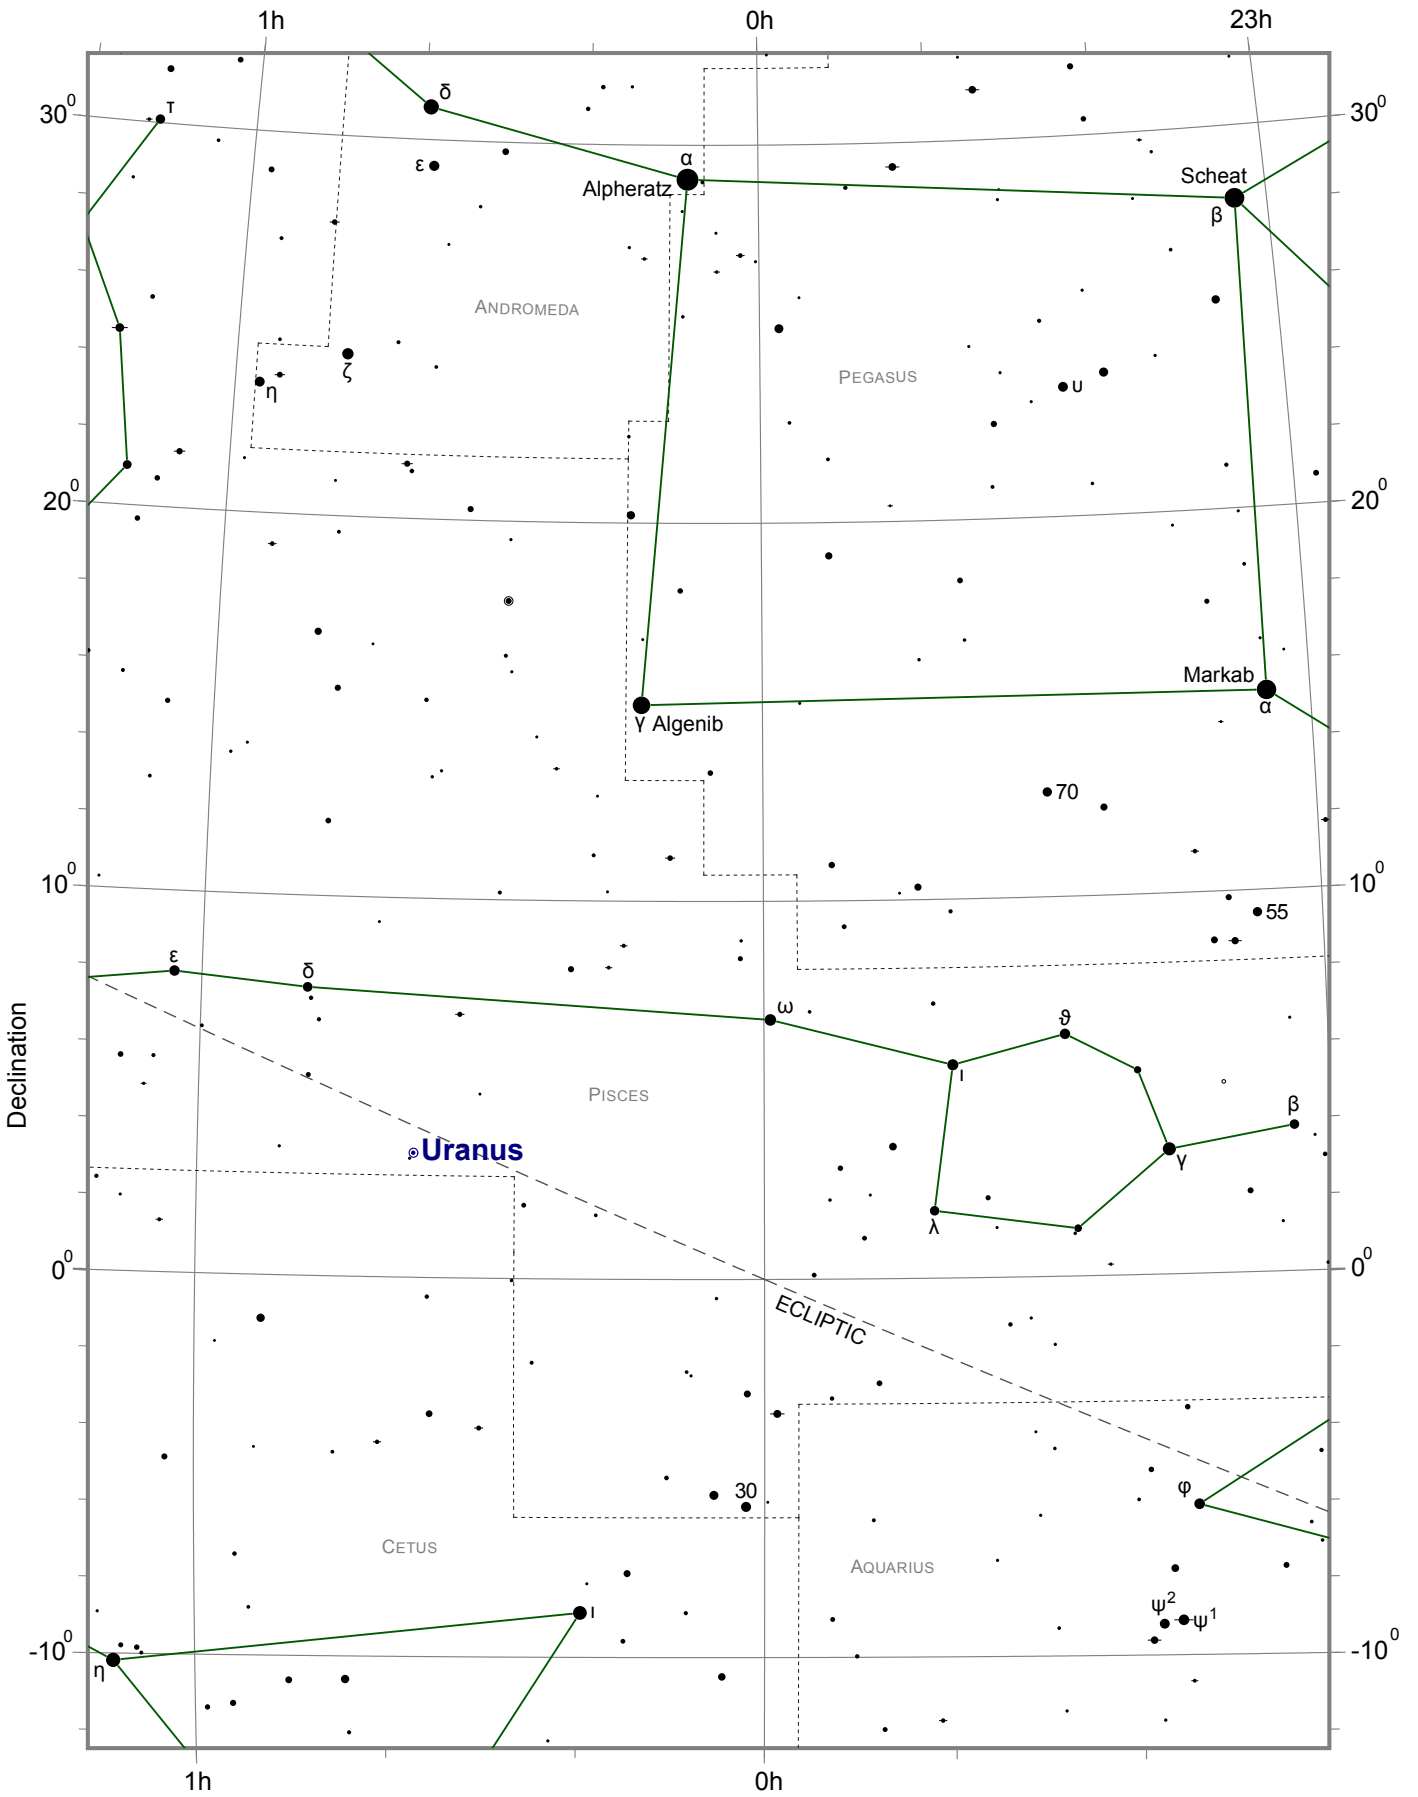

# Uranus Finder Chart for February 2014

Right Ascension