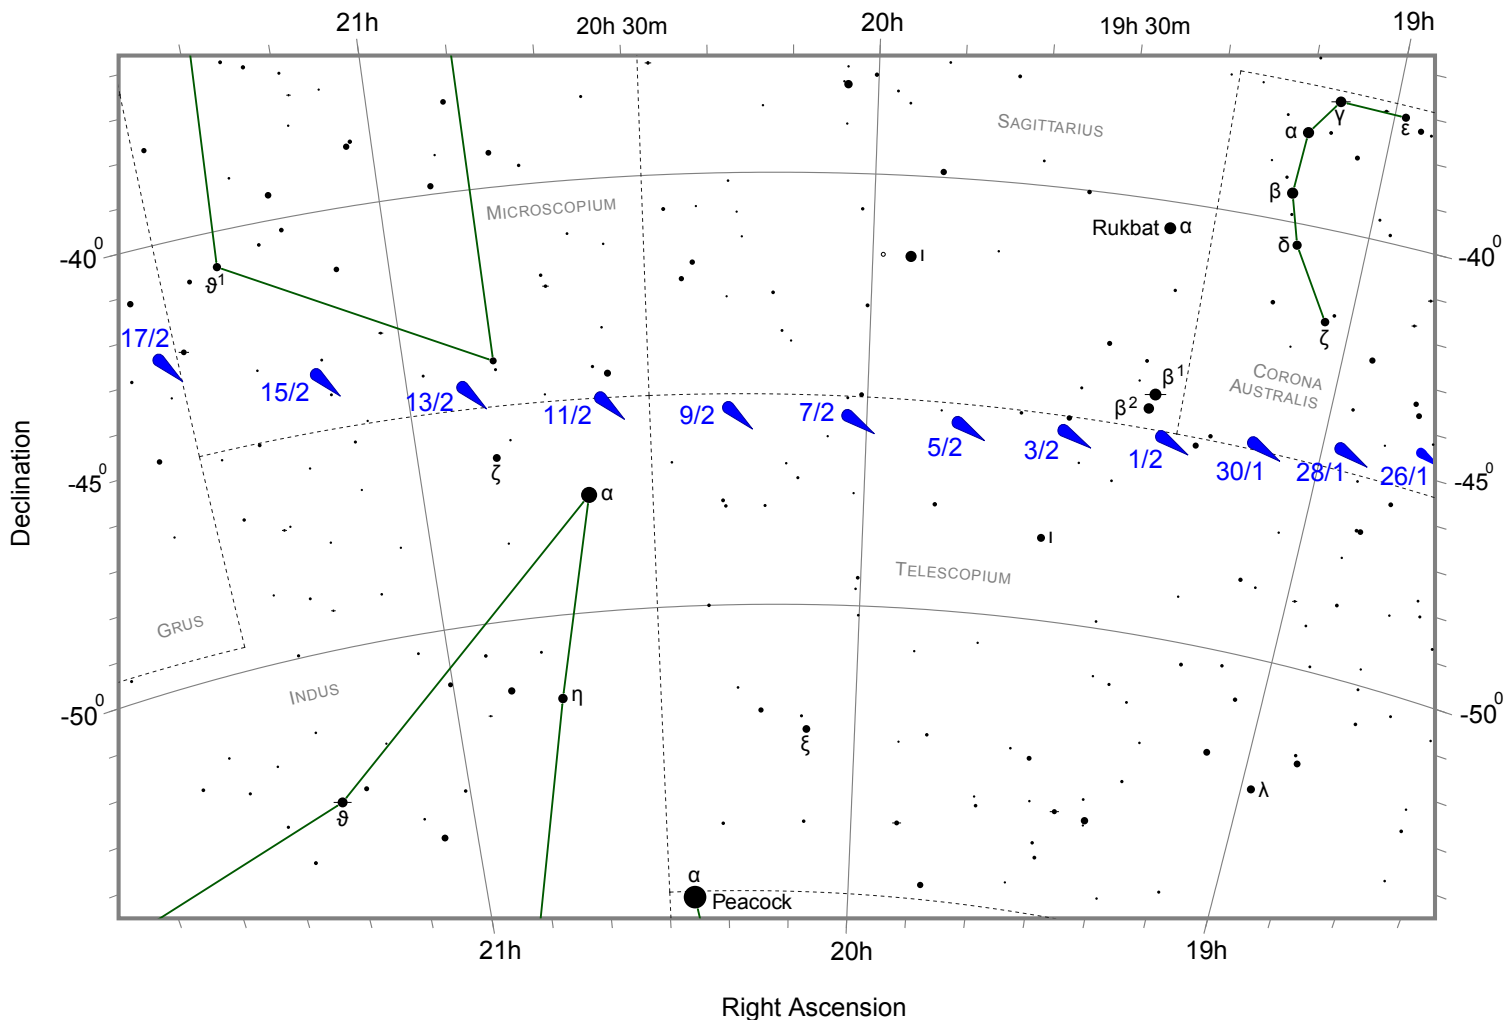

Finder Chart for Comet PanSTARRS - January 26, 2013 to February 17, 2013

Comet positions are shown at 0 UT